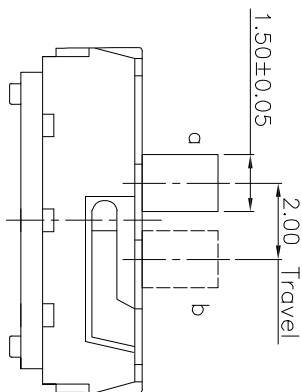

手柄尺寸		
F	K	Y
1.5*1.5	1.6	3.6
2.0*2.0	2.1	4.0

P C B MOUNTING PATTERN DIMENSION
The following soldering are recommended for soldering

Specification

Part Name	Material	Specification
Operating Life	10,000	Cover plate silver plate white stainless steel
Contact rating	300mA@4V DC.	button black PA46/9T
Insulation resistance	>10Ω	spring ecru Stainless steel wire
Contact resistance	≤100MΩ	reed silver Phosphor bronze plated with silver
Dielectric Strength	250 V 50HZ 1Min	base black PA46/9T/LCP
Travel	0.2±0.1mm	terminal silver Phosphor copper plating silver

Mechanical

P/N	Operation Force(gf)	Height mm	Hook	Leads Spacing (mm)	Ground (mm)	Pegs (mm)
YSS-0	2	A	2	1.5±0.15	T	0
		B	3	2.0±0.20	0	0

X: ±0.50	X°: ±2°	UNITS
.X ±0.30	.X° ±1°	mm
.XX ±0.10	.XX° ±0.5°	MAT'L
XXX ±0.05		

FINISH	FINISH
Q'TY	Q'TY

深圳市怡远科技有限公司
SHENZHEN YIYUAN TECHNOLOGY CO.,LTD

PART NO. YSS-0

TITLE: 大六立式三脚拨动开关

APPD: RODGER

DWG NO: YSS-0

CHKD: RDC

SCALE SHEET REV.