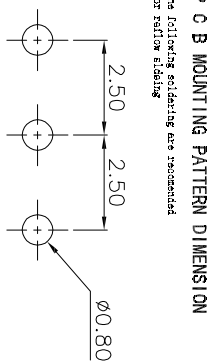

手柄尺寸		
F	K	Y
1.5*1.5	1.6	3.6
2.0*2.0	2.1	4.0

P C B MOUNTING PATTERN DIMENSION
The following soldering are recommended for soldering

Specification

Part Name	Material	Specification
Operating Life	10,000	Cover plate silver plate white stainless steel
Contact rating	300mA@4V DC.	button black PA46/9T
Insulation resistance	>10Ω	spring ecru Stainless steel wire
Contact resistance	≤100MΩ	reed silver Phosphor bronze plated with silver
Dielectric Strength	250 V 50HZ 1Min	base black PA46/9T/LCP
Travel	0.2±0.1mm	terminal silver Phosphor copper plating silver

Mechanical

P/N	Operation Force(gf)	Height mm	Hook	Leads Spacing (mm)	Ground (mm)	Pegs (mm)
YSS-0	2	A	2	1.5±0.15	T	0
		B	3	2.0±0.20	0	0

X: ±0.50	X°: ±2°	UNITS
.X ±0.30	.X° ±1°	mm
.XX ±0.10	.XX° ±0.5°	MAT'L
XXX ±0.05		

FINISH	FINISH
Q'TY	Q'TY

深圳市怡远科技有限公司
SHENZHEN YIYUAN TECHNOLOGY CO.,LTD

PART NO. YSS-0

TITLE: 大六立式三脚拨动开关

APPD: RODGER

DWG NO: YSS-0

CHKD: RDC

SCALE SHEET REV.