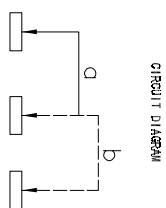

手柄尺寸		
F	K	Y
1.5*1.5	1.6	3.6
2.0*2.0	2.1	4.0

P C B MOUNTING PATTERN DIMENSION
The following soldering are recommended for soldering

Specification

Part Name	Material	Specification
Operating Life	10,000	Cover plate silver plate white stainless steel
Contact rating	300mA@4V DC.	button black PA46/9T
Insulation resistance	>10Ω	spring ecru Stainless steel wire
Contact resistance	≤100MΩ	reed silver Phosphor bronze plated with silver
Dielectric Strength	250 V 50HZ 1Min	base black PA46/9T/LCP
Travel	0.2±0.1mm	terminal silver Phosphor copper plating silver

Mechanical

P/N	Operation Force(gf)	Height mm	Hook	Leads Spacing (mm)	Ground (mm)	Pegs (mm)
YSS-0	2	A	2	1.5±0.15	T	0
		B	3	2.0±0.20	0	0

X: ±0.50	X°: ±2°	UNITS
.X ±0.30	.X° ±1°	mm
.XX ±0.10	.XX° ±0.5°	MAT'L
XXX ±0.05		

FINISH	FINISH
Q'TY	Q'TY

深圳市怡远科技有限公司
SHENZHEN YIYUAN TECHNOLOGY CO.,LTD

PART NO. YSS-0

TITLE: 大六立式三脚拨动开关

APPD: RODGER

DWG NO: YSS-0

CHKD: RDC

SCALE SHEET REV.