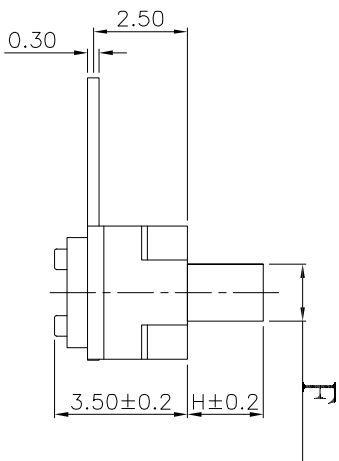

手柄尺寸		
F	K	Y
1.5*1.5	1.6	3.6
2.0*2.0	2.1	4.0

P C B MOUNTING PATTERN DIMENSION
The following soldering are recommended for soldering

Specification

Part Name	Material	Specification
Operating Life	10,000	Cover plate silver plate white stainless steel
Contact rating	300mA@4V DC.	button black PA46/9T
Insulation resistance	>10Ω	spring ecru Stainless steel wire
Contact resistance	≤100MΩ	reed silver Phosphor bronze plated with silver
Dielectric Strength	250 V 50HZ 1Min	base black PA46/9T/LCP
Travel	0.2±0.1mm	terminal silver Phosphor copper plating silver

Mechanical

P/N	Operation Force(gf)	Height mm	Hook	Leads Spacing (mm)	Ground (mm)	Pegs (mm)
YSS-0	2	A	2	1.5±0.15	T	0
		B	3	2.0±0.20	0	0

X: ±0.50	X°: ±2°	UNITS
.X ±0.30	.X° ±1°	mm
.XX ±0.10	.XX° ±0.5°	MAT'L
XXX ±0.05		

FINISH	FINISH
Q'TY	Q'TY

深圳市怡远科技有限公司
SHENZHEN YIYUAN TECHNOLOGY CO.,LTD

PART NO. YSS-0

TITLE: 大六立式三脚拨动开关

APPD: RODGER

DWG NO: YSS-0

CHKD: RDC

SCALE SHEET REV.