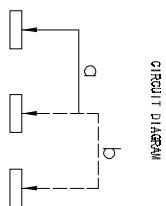

手柄尺寸		
F	K	Y
1.5*1.5	1.6	3.6
2.0*2.0	2.1	4.0

P O B MOUNTING PATTERN DIMENSION
The following soldering are recommended for soldering

Specification

Part Name	Material	Specification
Operating Life	10,000	Cover plate silver plating of stainless steel
Contact rating	300mA@4V DC.	button black PA46/9T
Insulation resistance	>10Ω	spring ecru Stainless steel wire
Contact resistance	≤100MΩ	reed silver Phosphor bronze plating with silver
Dielectric Strength	250 V 50HZ 1Min	base black PA46/9T/LCP
Travel	0.2±0.1mm	terminal silver Phosphor copper plating silver

Mechanical

P/N	Operation Force(gf)	Height mm	Hook	Leads Spacing (mm)	Ground Pin	Pins Definition
YSS-0	2	200±70	A 2	1.5±0.15	T	0
			B 3			
			C 4			

X: ±0.50	X°: ±2°	UNITS
.X ±0.30	.X° ±1°	mm
.XX ±0.10	.XX° ±0.5°	MAT'L
XXX ±0.05		

FINISH	FINISH
Q'TY	Q'TY

深圳市怡远科技有限公司
SHENZHEN YIYUAN TECHNOLOGY CO.,LTD

PART NO. YSS-0

TITLE: 大六立式三脚拨动开关

APPD: RODGER

DWG NO: YSS-0

CHKD: RDC

SCALE SHEET REV.