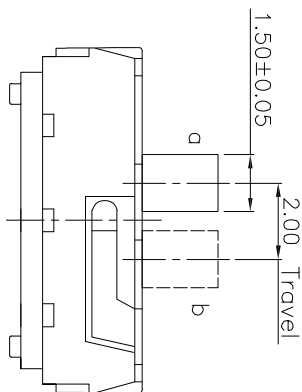

手柄尺寸		
F	K	Y
1.5*1.5	1.6	3.6
2.0*2.0	2.1	4.0

P O B MOUNTING PATTERN DIMENSION
The following soldering are recommended for soldering

Specification

Part Name	Material	Specification
Operating Life	10,000	Cover plate silver plating of stainless steel
Contact rating	300mA@4V DC.	button black PA46/9T
Insulation resistance	>10Ω	spring ecru Stainless steel wire
Contact resistance	≤100MΩ	reed silver Phosphor bronze plating with silver
Dielectric Strength	250 V 50HZ 1Min	base black PA46/9T/LCP
Travel	0.2±0.1mm	terminal silver Phosphor copper plating silver

Mechanical

P/N	Operation Force(gf)	Height mm	Hook	Leads Spacing (mm)	Ground Pin	Pins Definition
YSS-0	2	200±70	A 2	1.5±0.15	T	0
			B 3			
			C 4			

X: ±0.50	X°: ±2°	UNITS
.X ±0.30	.X° ±1°	mm
.XX ±0.10	.XX° ±0.5°	MAT'L
XXX ±0.05		

FINISH	FINISH
Q'TY	Q'TY

深圳市怡远科技有限公司
SHENZHEN YIYUAN TECHNOLOGY CO.,LTD

PART NO. YSS-0

TITLE: 大六立式三脚拨动开关

APPD: RODGER

DWG NO: YSS-0

CHKD: RDC

SCALE SHEET REV.