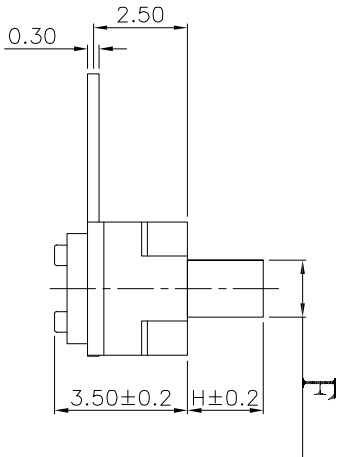

手柄尺寸		
F	K	Y
1.5*1.5	1.6	3.6
2.0*2.0	2.1	4.0

P O B MOUNTING PATTERN DIMENSION
The following soldering are recommended for soldering

Specification

Part Name	Material	Specification
Operating Life	10,000	Cover plate silver plating of stainless steel
Contact rating	300mA@4V DC.	button black PA46/9T
Insulation resistance	>10Ω	spring ecru Stainless steel wire
Contact resistance	≤100MΩ	reed silver Phosphor bronze plating with silver
Dielectric Strength	250 V 50HZ 1Min	base black PA46/9T/LCP
Travel	0.2±0.1mm	terminal silver Phosphor copper plating silver

Mechanical

P/N	Operation Force(gf)	Height mm	Hook	Leads Spacing (mm)	Ground Pin	Pins Definition
YSS-0	2	200±70	A 2	1.5±0.15	T	0
			B 3			
			C 4			

X: ±0.50	X°: ±2°	UNITS
.X ±0.30	.X° ±1°	mm
.XX ±0.10	.XX° ±0.5°	MAT'L
XXX ±0.05		

FINISH	FINISH
Q'TY	Q'TY

深圳市怡远科技有限公司
SHENZHEN YIYUAN TECHNOLOGY CO.,LTD

PART NO. YSS-0

TITLE: 大六立式三脚拨动开关

APPD: RODGER

DWG NO: YSS-0

CHKD: RDC

SCALE SHEET REV.