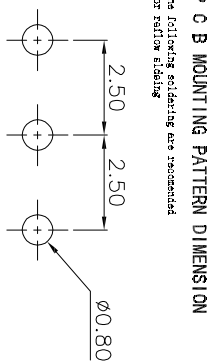

手柄尺寸		
F	K	Y
1.5*1.5	1.6	3.6
2.0*2.0	2.1	4.0

P O B MOUNTING PATTERN DIMENSION
The following soldering are recommended for soldering

Specification

Part Name	Material	Specification
Operating Life	10,000	Cover plate silver plating of stainless steel
Contact rating	300mA@4V DC.	button black PA46/9T
Insulation resistance	>10Ω	spring ecru Stainless steel wire
Contact resistance	≤100MΩ	reed silver Phosphor bronze plating with silver
Dielectric Strength	250 V 50HZ 1Min	base black PA46/9T/LCP
Travel	0.2±0.1mm	terminal silver Phosphor copper plating silver

Mechanical

P/N	Operation Force(gf)	Height mm	Hook	Leads Spacing (mm)	Ground Pin	Pins Definition
YSS-0	2	200±70	A 2	1.5±0.15	T	0
			B 3			
			C 4			

X: ±0.50	X°: ±2°	UNITS
.X ±0.30	.X° ±1°	mm
.XX ±0.10	.XX° ±0.5°	MAT'L
XXX ±0.05		

FINISH	FINISH
Q'TY	Q'TY

深圳市怡远科技有限公司
SHENZHEN YIYUAN TECHNOLOGY CO.,LTD

PART NO. YSS-0

TITLE: 大六立式三脚拨动开关

APPD: RODGER

DWG NO: YSS-0

CHKD: RDC

SCALE SHEET REV.