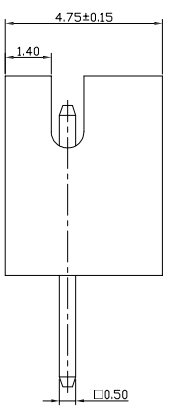

D

16	YTC-HAA200A-16A	30.0	34.0
15	YTC-HAA200A-15A	28.0	32.0
14	YTC-HAA200A-14A	26.0	30.0
13	YTC-HAA200A-13A	24.0	28.0
12	YTC-HAA200A-12A	22.0	26.0
11	YTC-HAA200A-11A	20.0	24.0
10	YTC-HAA200A-10A	18.0	22.0
9	YTC-HAA200A-9A	16.0	20.0
8	YTC-HAA200A-8A	14.0	18.0
7	YTC-HAA200A-7A	12.0	16.0
6	YTC-HAA200A-6A	10.0	14.0
5	YTC-HAA200A-5A	8.0	12.0
4	YTC-HAA200A-4A	6.0	10.0
3	YTC-HAA200A-3A	4.0	8.0
2	YTC-HAA200A-2A	2.0	6.0
Circuits	180°	A	B
	Part NO.	Dimension (MM)	

Dimensional&Drdering Information

poles	2-16Poles
Pitch between ploes	2.0MM
Rated Voltage	100V AC.DC
Rated current	2.0A
Withstand Voltage	800V.AC/minuts
Insulation Resistance	≥1000MΩ
Temperature Range	-25℃~+85℃
Applicable Wire	AWG#24 ~#32

深圳市怡远科技有限公司 SHENZHEN YIYUAN TECHNOLOGY CO.,LTD		页码 (SHEET)	1/1	单位(UNIT): MM
		版本 (REV)	A1	比例(SCALE)
品名 (ITEM NO)	2.0间距直针 WAFER DIP TYPE	日期 (DATE)	2021. 10. 12	 GENERAL TOLERANCE *** ±0.08 ** ±0.15 * ±0.25
料号 (PART NO)	YTC-HAA200A-**A	设计 (DESIGN)	LUO	
图号 (DWG NO)		审核 (CHECKED)	ROGER LI	These drawings and specifications are Shenzhen Yiyuan Technology Co Ltd.The property should not be copied. Without Shenzhen Yiyuan Technology Co. Ltd.Prior written consent to copy or use in any way. Email at info@yiyuanswitches.com
		核准 (APPROVED)	ROC ZHAO	