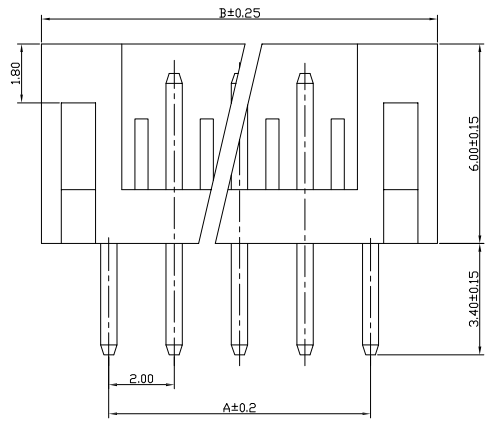

D

16	YTC-HAA200A-16A	30.0	34.0
15	YTC-HAA200A-15A	28.0	32.0
14	YTC-HAA200A-14A	26.0	30.0
13	YTC-HAA200A-13A	24.0	28.0
12	YTC-HAA200A-12A	22.0	26.0
11	YTC-HAA200A-11A	20.0	24.0
10	YTC-HAA200A-10A	18.0	22.0
9	YTC-HAA200A-9A	16.0	20.0
8	YTC-HAA200A-8A	14.0	18.0
7	YTC-HAA200A-7A	12.0	16.0
6	YTC-HAA200A-6A	10.0	14.0
5	YTC-HAA200A-5A	8.0	12.0
4	YTC-HAA200A-4A	6.0	10.0
3	YTC-HAA200A-3A	4.0	8.0
2	YTC-HAA200A-2A	2.0	6.0
Circuits	180°	A	B
	Part NO.	Dimension (MM)	

Dimensional&Drdering Information

poles	2-16Poles
Pitch between ploes	2.0MM
Rated Voltage	100V AC.DC
Rated current	2.0A
Withstand Voltage	800V.AC/minuts
Insulation Resistance	≥1000MΩ
Temperature Range	-25℃~+85℃
Applicable Wire	AWG#24 ~#32

深圳市怡远科技有限公司 SHENZHEN YIYUAN TECHNOLOGY CO.,LTD		页码 (SHEET)	1/1	单位(UNIT): MM
		版本 (REV)	A1	比例(SCALE)
品名 (ITEM NO)	2.0间距直针 WAFER DIP TYPE	日期 (DATE)	2021. 10. 12	 GENERAL TOLERANCE *** ±0.08 ** ±0.15 * ±0.25
料号 (PART NO)	YTC-HAA200A-**A	设计 (DESIGN)	LUO	
图号 (DWG NO)		审核 (CHECKED)	ROGER LI	These drawings and specifications are Shenzhen Yiyuan Technology Co Ltd.The property should not be copied. Without Shenzhen Yiyuan Technology Co. Ltd.Prior written consent to copy or use in any way. Email at info@yiyuanswitches.com
		核准 (APPROVED)	ROC ZHAO	