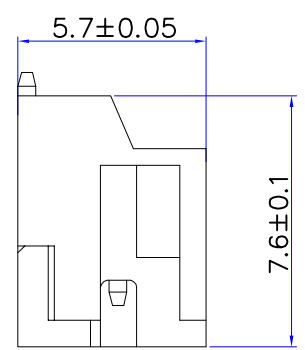

B

C

D

E

F

YTC-PH-16AWB	30.0	34.0
YTC-PH-15AWB	28.0	32.0
YTC-PH-14AWB	26.0	30.0
YTC-PH-13AWB	24.0	28.0
YTC-PH-12AWB	22.0	26.0
YTC-PH-11AWB	20.0	24.0
YTC-PH-10AWB	18.0	22.0
YTC-PH-9AWB	16.0	20.0
YTC-PH-8AWB	14.0	18.0
YTC-PH-7AWB	12.0	16.0
YTC-PH-6AWB	10.0	14.0
YTC-PH-5AWB	8.0	12.0
YTC-PH-4AWB	6.0	10.0
YTC-PH-3AWB	4.0	8.0
YTC-PH-2AWB	2.0	6.0
N	A (MM)	B (MM)

深圳市怡远科技有限公司 SHENZHEN YIYUAN TECHNOLOGY CO., LTD		页码 (SHEET)	1/1	单位 (UNIT): MM
		版本 (REV)	A1	比例 (SCALE)
品名 (ITEM NO)	2.0间距卧贴 WAFER DIP TYPE	日期 (DATE)	2021. 10. 12	
料号 (PART NO)	YTC-PH-**AWB	设计 (DESIGN)	LUO	
图号 (DWG NO)		审核 (CHECKED)	ROGER LI	GENERAL TOLERANCE *** ±0.08 ** ±0.15 * ±0.25
		核准 (APPROVED)	ROC ZHAO	