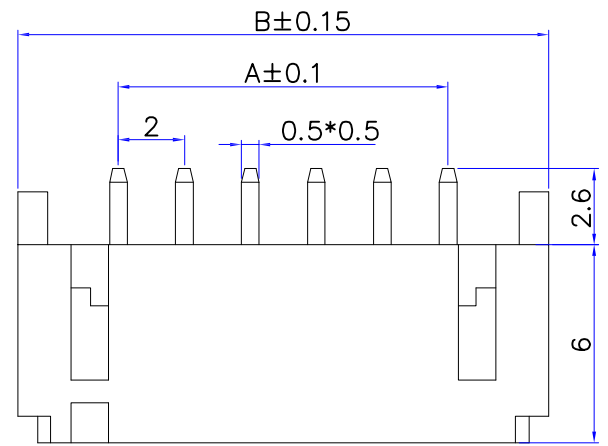

B

C

D

E

F

YTC-PH-16AWB	30.0	34.0
YTC-PH-15AWB	28.0	32.0
YTC-PH-14AWB	26.0	30.0
YTC-PH-13AWB	24.0	28.0
YTC-PH-12AWB	22.0	26.0
YTC-PH-11AWB	20.0	24.0
YTC-PH-10AWB	18.0	22.0
YTC-PH-9AWB	16.0	20.0
YTC-PH-8AWB	14.0	18.0
YTC-PH-7AWB	12.0	16.0
YTC-PH-6AWB	10.0	14.0
YTC-PH-5AWB	8.0	12.0
YTC-PH-4AWB	6.0	10.0
YTC-PH-3AWB	4.0	8.0
YTC-PH-2AWB	2.0	6.0
N	A (MM)	B (MM)

深圳市怡远科技有限公司 SHENZHEN YIYUAN TECHNOLOGY CO., LTD		页码 (SHEET)	1/1	单位 (UNIT): MM
		版本 (REV)	A1	比例 (SCALE)
品名 (ITEM NO)	2.0间距卧贴 WAFER DIP TYPE	日期 (DATE)	2021. 10. 12	
料号 (PART NO)	YTC-PH-**AWB	设计 (DESIGN)	LUO	
图号 (DWG NO)		审核 (CHECKED)	ROGER LI	GENERAL TOLERANCE *** ±0.08 ** ±0.15 * ±0.25
		核准 (APPROVED)	ROC ZHAO	