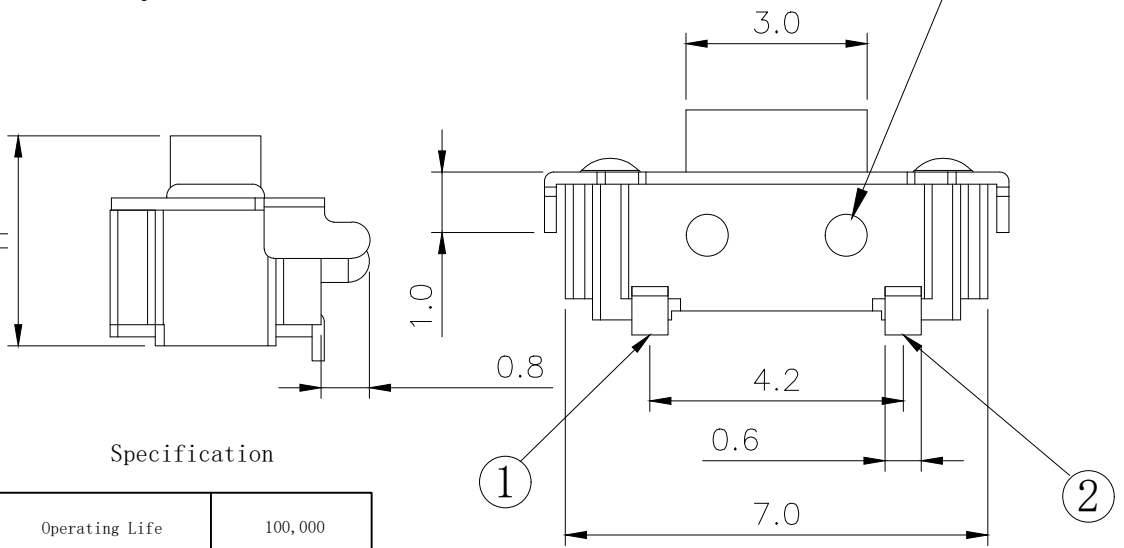

RoHS

CAD GENERATED DRAWING. DON'T CHANGE BY HAND.

REV.	ECN. NO.	APPD.

Specification

Operating Life	100,000
Contact rating	50mA@12V DC.
Insulation resistance	1011Ω min.
Contact resistance	100mΩ max. initial.
Dielectric Strength	250 V AC(1mm)
Travel	0.2±0.1mm
Storage Temperature	-30° C to 80° C

Mechanical

P/N	Operating Force (gf)	Height mm	Button	Leads Shape (G, J, T)	Ground pin (0, 1)	Pegs Option (0, 1)
YTS1C003	3	260±50	C	3.2	B(Black) U(Blue)	1 (Pegs Option) 0 (none)
	2	180±50	B	3.8	1 (Ground pin 0) 0 (none)	1 (Pegs Option) 0 (none)
	1	120±50	A	3.5		