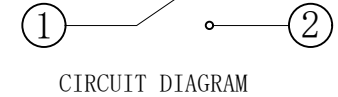

RoHS

CAD GENERATED DRAWING. DON'T CHANGE BY HAND.

REV.	ECN. NO.	APPD.

Specification

Operating Life	100,000
Contact rating	50mA@12V DC.
Insulation resistance	1011Ω min.
Contact resistance	100mΩ max. initial.
Dielectric Strength	250 V AC(1mm)
Travel	0.2±0.1mm
Storage Temperature	-30° C to 80° C

E	Button	PPA/Silicone	1	Black/Blue
D	COVER	Phosphor copper	1	Silver
C	DOME	Stainless Steel	1	Plated Ag
B	HOUSING	PPA	1	Black
A	Cards	Phosphor copper	1	Plated Ag
ITEM	DESCRIPTION	MATERIAL	QTY	FINISH/COLOR

Mechanical

P/N	Operating Force (gf)	Height mm	Button	Leads Shape (G, J, T)	Ground pin (0, 1)	Pegs Option (0, 1)
YTS1C003	3	260±50	C	3.2	B(Black) U(Blue)	1 (Pegs Option) 0 (none)
	2	180±50	B	3.8	1 (Ground pin 0) 0 (none)	1 (Pegs Option) 0 (none)
	1	120±50	A	3.5		

X. ±0.50	X.° ±2°	UNITS mm
.X ±0.30	.X° ±1°	
.XX ±0.10	.XX° ±0.5°	MAT'L
.XXX ±0.05		
THESE DRAWINGS AND SPECIFICATIONS ARE THE PROPERTY OF YIYUAN TECHNOLOGY CO.,LTD AND SHALL NOT BE REPRODUCED, COPIED OR USED IN ANY MANNER WITHOUT THE PRIOR WRITTEN CONSENT OF YIYUAN TECHNOLOGY CO.,LTD Email at info@yiyuanswitches.com		FINISH
		Q'TY

yiYUAN 深圳市怡远科技有限公司
SHENZHEN YIYUAN TECHNOLOGY CO., LTD

PART NO. YTS1C003 TITLE: TACTILE SWITCH 6x3规格

APPD: ROGER DWG NO.: YTS1C003

CHKD: ROC

DR: BILLY WANG 2020/08/21

SCALE 1/1 SHEET 1/1 REV. A1

Packaging:
Reel of 2,000 pieces.