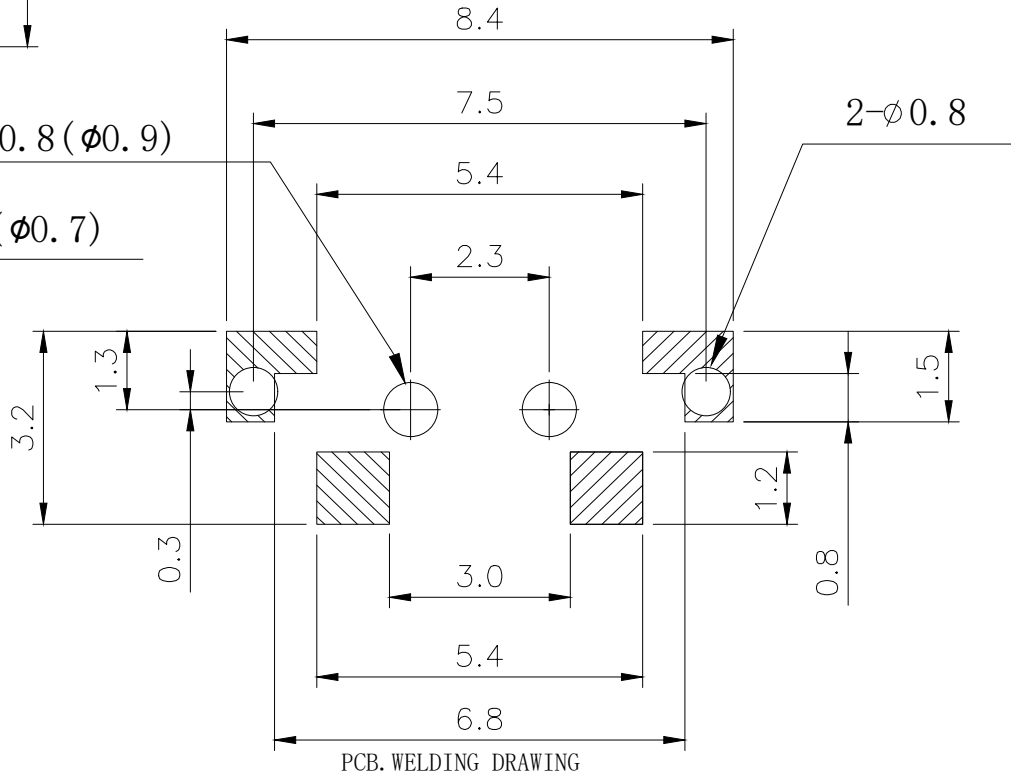

RoHS

CAD GENERATED DRAWING. DON'T CHANGE BY HAND.

REV.	ECN. NO.	APPD.

Specification

Operating Life	100,000
Contact rating	50mA@12V DC.
Insulation resistance	1011Ω min.
Contact resistance	100mΩ max. initial.
Dielectric Strength	250 V AC(1mm)
Travel	0.2±0.1mm
Storage Temperature	-30° C to 80° C

Mechanical

P/N	Operating Force (gf)	Height mm	Button	Leads Shape (G, J, T)	Ground pin (0, 1)	Pegs Option (0, 1)
YTS1C003	3	260±50	C	3.2	B(Black) U(Blue)	1 (Pegs Option) 0 (none)
	2	180±50	B	3.8	1 (Ground pin 0) 0 (none)	1 (Pegs Option) 0 (none)
	1	120±50	A	3.5		