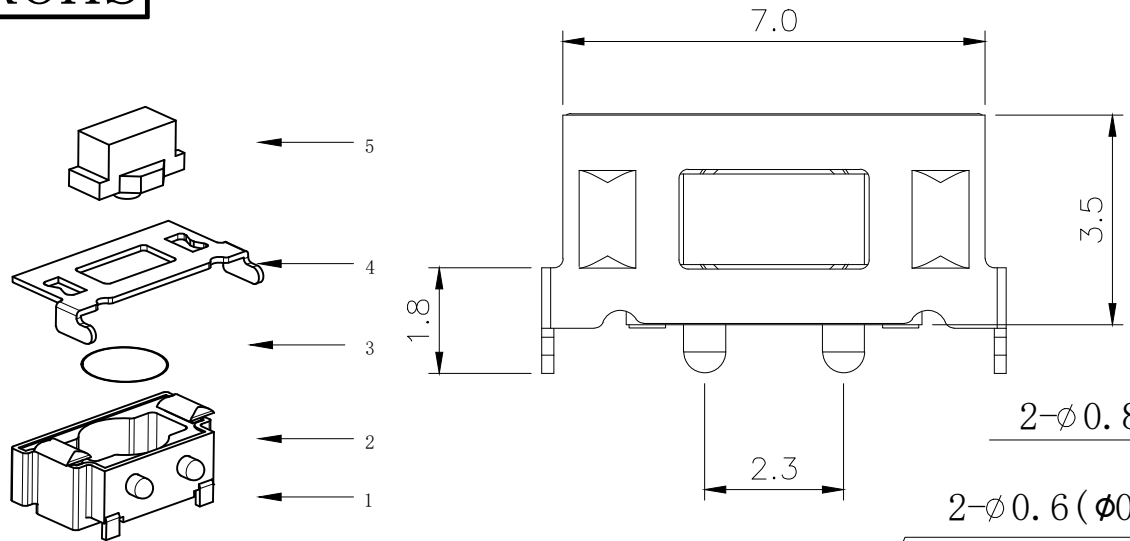

RoHS

CAD GENERATED DRAWING. DON'T CHANGE BY HAND.

REV.	ECN. NO.	APPD.

Specification

Operating Life	100,000
Contact rating	50mA@12V DC.
Insulation resistance	1011Ω min.
Contact resistance	100mΩ max. initial.
Dielectric Strength	250 V AC(1mm)
Travel	0.2±0.1mm
Storage Temperature	-30° C to 80° C

Mechanical

P/N	Operating Force (gf)	Height mm	Button	Leads Shape (G, J, T)	Ground pin (0, 1)	Pegs Option (0, 1)
YTS1C003	3	260±50	C	3.2	B(Black) U(Blue)	1 (Pegs Option) 0 (none)
	2	180±50	B	3.8	1 (Ground pin 0) 0 (none)	1 (Pegs Option) 0 (none)
	1	120±50	A	3.5		