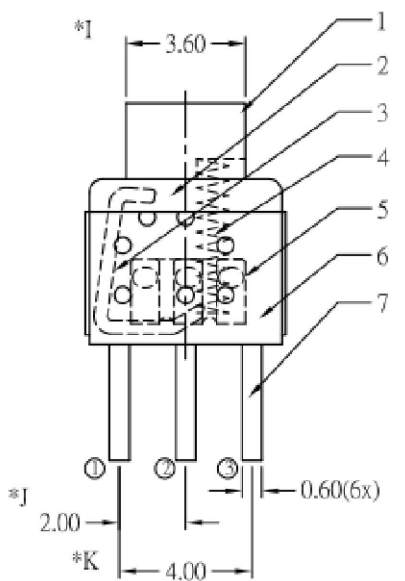

REV.	ECN. NO.	APPD.

* CRITICAL DIMENSION

7	CAM STICK	1	SUS	NATURAL
6	TERMINAL	6	BRASS STRIP	Ag COATING
5	CASE	1	PA66	GRAY
4	CONTACT	2	C5210R-EH	Ag CLAD
3	COVER	1	POM	BLACK
2	SPRING	1	SUS	NATURAL
1	KNOB	1	POM	WHITE
NO.	PART NAME	Q' TY	MATERIAL	FINSH/COLOR

X. ±0.50	X.° ±2°	UNITS mm
.X ±0.30	.X° ±1°	
.XX ±0.10	.XX° ±0.5°	MAT'L
.XXX ±0.05		FINISH
THESE DRAWINGS AND SPECIFICATIONS ARE THE PROPERTY OF YIYUAN TECHNOLOGY CO.,LTD AND SHALL NOT BE REPRODUCED, COPIED OR USED IN ANY MANNER WITHOUT THE PRIOR WRITTEN CONSENT OF YIYUAN TECHNOLOGY CO.,LTD		Q' TY

yi YUAN 深圳市怡远科技有限公司 SHENZHEN YIYUAN TECHNOLOGY CO., LTD	PART NO. YTS58L180BW	TITLE: 物料表5.8*5.8 规格 3*3.6排						
	APPD: ROGER	DWG NO.: YTS58L180BW						
CHKD: ROC	DR: BILLY WANG 2020/08/21	<table border="1"> <tr> <td>SCALE</td> <td>SHEET</td> <td>REV.</td> </tr> <tr> <td>1/1</td> <td>1/1</td> <td>A1</td> </tr> </table>	SCALE	SHEET	REV.	1/1	1/1	A1
SCALE	SHEET	REV.						
1/1	1/1	A1						