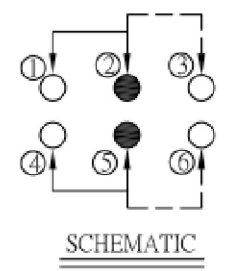

REV.	ECN. NO.	APPD.

* CRITICAL DIMENSION

7	CAM STICK	1	SUS	NATURAL
6	TERMINAL	6	BRASS STRIP	Ag COATING
5	CASE	1	PA66	GRAY
4	CONTACT	2	C5210R-EH	Ag CLAD
3	COVER	1	POM	BLACK
2	SPRING	1	SUS	NATURAL
1	KNOB	1	POM	WHITE
NO.	PART NAME	Q' TY	MATERIAL	FINSH/COLOR

X. ±0.50	X.° ±2°	UNITS mm
.X ±0.30	.X° ±1°	
.XX ±0.10	.XX° ±0.5°	MAT'L
.XXX ±0.05		FINISH
THESE DRAWINGS AND SPECIFICATIONS ARE THE PROPERTY OF YIYUAN TECHNOLOGY CO.,LTD AND SHALL NOT BE REPRODUCED, COPIED OR USED IN ANY MANNER WITHOUT THE PRIOR WRITTEN CONSENT OF YIYUAN TECHNOLOGY CO.,LTD		Q' TY

yi YUAN 深圳市怡远科技有限公司 SHENZHEN YIYUAN TECHNOLOGY CO., LTD	PART NO. YTS58L180BW	TITLE: 物料表5.8*5.8 规格 3*3.6排						
	APPD: ROGER	DWG NO.: YTS58L180BW						
CHKD: ROC	DR: BILLY WANG 2020/08/21	<table border="1"> <tr> <td>SCALE</td> <td>SHEET</td> <td>REV.</td> </tr> <tr> <td>1/1</td> <td>1/1</td> <td>A1</td> </tr> </table>	SCALE	SHEET	REV.	1/1	1/1	A1
SCALE	SHEET	REV.						
1/1	1/1	A1						