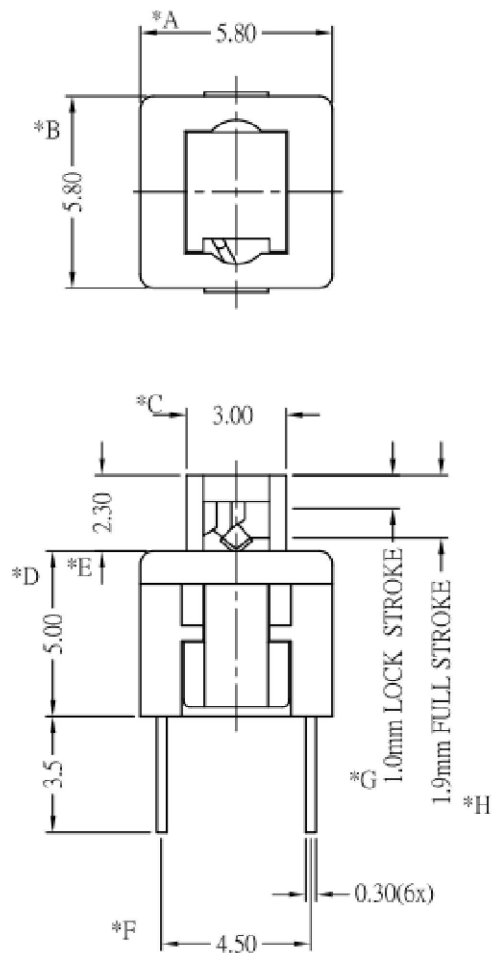

REV.	ECN. NO.	APPD.

* CRITICAL DIMENSION

7	CAM STICK	1	SUS	NATURAL
6	TERMINAL	6	BRASS STRIP	Ag COATING
5	CASE	1	PA66	GRAY
4	CONTACT	2	C5210R-EH	Ag CLAD
3	COVER	1	POM	BLACK
2	SPRING	1	SUS	NATURAL
1	KNOB	1	POM	WHITE
NO.	PART NAME	Q' TY	MATERIAL	FINSH/COLOR

X. ±0.50	X.° ±2°	UNITS mm
.X ±0.30	.X° ±1°	
.XX ±0.10	.XX° ±0.5°	MAT'L
.XXX ±0.05		FINISH
THESE DRAWINGS AND SPECIFICATIONS ARE THE PROPERTY OF YIYUAN TECHNOLOGY CO.,LTD AND SHALL NOT BE REPRODUCED, COPIED OR USED IN ANY MANNER WITHOUT THE PRIOR WRITTEN CONSENT OF YIYUAN TECHNOLOGY CO.,LTD		Q' TY

yi YUAN 深圳市怡远科技有限公司 SHENZHEN YIYUAN TECHNOLOGY CO., LTD	PART NO. YTS58L180BW	TITLE: 物料表5.8*5.8 规格 3*3.6排						
	APPD: ROGER	DWG NO.: YTS58L180BW						
CHKD: ROC	DR: BILLY WANG 2020/08/21	<table border="1"> <tr> <td>SCALE</td> <td>SHEET</td> <td>REV.</td> </tr> <tr> <td>1/1</td> <td>1/1</td> <td>A1</td> </tr> </table>	SCALE	SHEET	REV.	1/1	1/1	A1
SCALE	SHEET	REV.						
1/1	1/1	A1						