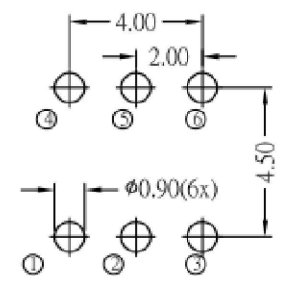

REV.	ECN. NO.	APPD.

* CRITICAL DIMENSION

7	CAM STICK	1	SUS	NATURAL
6	TERMINAL	6	BRASS STRIP	Ag COATING
5	CASE	1	PA66	GRAY
4	CONTACT	2	C5210R-EH	Ag CLAD
3	COVER	1	POM	BLACK
2	SPRING	1	SUS	NATURAL
1	KNOB	1	POM	WHITE
NO.	PART NAME	Q' TY	MATERIAL	FINSH/COLOR

X. ±0.50	X.° ±2°	UNITS mm
.X ±0.30	.X° ±1°	
.XX ±0.10	.XX° ±0.5°	MAT'L
.XXX ±0.05		FINISH
THESE DRAWINGS AND SPECIFICATIONS ARE THE PROPERTY OF YIYUAN TECHNOLOGY CO.,LTD AND SHALL NOT BE REPRODUCED, COPIED OR USED IN ANY MANNER WITHOUT THE PRIOR WRITTEN CONSENT OF YIYUAN TECHNOLOGY CO.,LTD		Q' TY

yi YUAN 深圳市怡远科技有限公司 SHENZHEN YIYUAN TECHNOLOGY CO., LTD	PART NO. YTS58L180BW	TITLE: 物料表5.8*5.8 规格 3*3.6排						
	APPD: ROGER	DWG NO.: YTS58L180BW						
CHKD: ROC	DR: BILLY WANG 2020/08/21	<table border="1"> <tr> <td>SCALE</td> <td>SHEET</td> <td>REV.</td> </tr> <tr> <td>1/1</td> <td>1/1</td> <td>A1</td> </tr> </table>	SCALE	SHEET	REV.	1/1	1/1	A1
SCALE	SHEET	REV.						
1/1	1/1	A1						