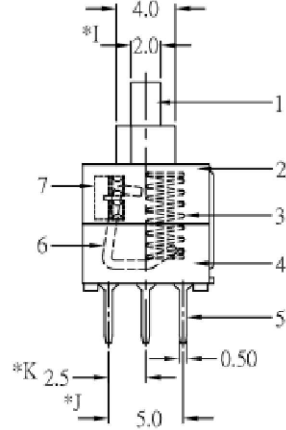

SCHEMATIC

A-A VIEW

P.C.B.LAYOUT(TOP VIEW)

* CRITICAL DIMENSION

ELECTRICAL CHARACTERISTICS

1. RATING: DC 30V 0.1A
2. CONTACT RESISTANCE: 100mΩ MAX
3. INSULATION RESISTANCE: 100MΩ MIN
4. DIELECTRIC STRENGTH: AC 250V (50~60Hz)/60S

MECHANICAL CHARACTERISTICS

1. PRACTICAL TEMPERATURE RANG: -40℃~+85℃
2. OPERATING FORCE: 250±50gf
3. MECHANICAL LIFE: 20,000 cycles

7	CAM STICK	1	SUS	NATURAL
6	TERMINAL	6	BRASS STRIP	Ag COATING
5	CASE	1	PA66	GRAY
4	CONTACT	2	BRONZE	Ag CLAD
3	COVER	1	PPA	BLACK
2	SPRING	1	SUS	NATURAL
1	KNOB	1	POM	WHITE
NO.	PART NAME	Q' TY	MATERIAL	FINSH/COLOR

X.	±0.50	X.°	±2°	UNITS mm
.X	±0.30	.X°	±1°	
.XX	±0.10	.XX°	±0.5°	MAT'L
.XXX	±0.05			
THESE DRAWINGS AND SPECIFICATIONS ARE THE PROPERTY OF YIYUAN TECHNOLOGY CO.,LTD AND SHALL NOT BE REPRODUCED, COPIED OR USED IN ANY MANNER WITHOUT THE PRIOR WRITTEN CONSENT OF YIYUAN TECHNOLOGY CO.,LTD				FINISH
				Q' TY

yiYUAN 深圳市怡远科技有限公司
SHENZHEN YIYUAN TECHNOLOGY CO., LTD

PART NO. **YTS85L250CW** TITLE: **规格书8.5*8.5 自锁 2*3 按钮**

APPD: ROGER DWG NO.: **YTS85L250CW**

CHKD: ROC

DR: BILLY WANG 2020/08/21

SCALE	SHEET	REV.
1/1	1/1	A1