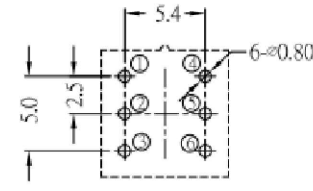

SCHEMATIC

A-A VIEW

P.C.B.LAYOUT(TOP VIEW)

* CRITICAL DIMENSION

ELECTRICAL CHARACTERISTICS

1. RATING: DC 30V 0.1A
2. CONTACT RESISTANCE: 100mΩ MAX
3. INSULATION RESISTANCE: 100MΩ MIN
4. DIELECTRIC STRENGTH: AC 250V (50~60Hz)/60S

MECHANICAL CHARACTERISTICS

1. PRACTICAL TEMPERATURE RANG: -40℃~+85℃
2. OPERATING FORCE: 250±50gf
3. MECHANICAL LIFE: 20,000 cycles

7	CAM STICK	1	SUS	NATURAL
6	TERMINAL	6	BRASS STRIP	Ag COATING
5	CASE	1	PA66	GRAY
4	CONTACT	2	BRONZE	Ag CLAD
3	COVER	1	PPA	BLACK
2	SPRING	1	SUS	NATURAL
1	KNOB	1	POM	WHITE
NO.	PART NAME	Q' TY	MATERIAL	FINSH/COLOR