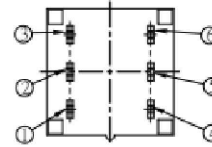

SCHEMATIC

A-A VIEW

P.C.B.LAYOUT(TOP VIEW)

* CRITICAL DIMENSION

ELECTRICAL CHARACTERISTICS

1. RATING: DC 30V 0.1A
2. CONTACT RESISTANCE: 100mΩ MAX
3. INSULATION RESISTANCE: 100MΩ MIN
4. DIELECTRIC STRENGTH: AC 250V (50~60Hz)/60S

MECHANICAL CHARACTERISTICS

1. PRACTICAL TEMPERATURE RANG: -40℃~+85℃
2. OPERATING FORCE: 250±50gf
3. MECHANICAL LIFE: 20,000 cycles

7	CAM STICK	1	SUS	NATURAL
6	TERMINAL	6	BRASS STRIP	Ag COATING
5	CASE	1	PA66	GRAY
4	CONTACT	2	BRONZE	Ag CLAD
3	COVER	1	PPA	BLACK
2	SPRING	1	SUS	NATURAL
1	KNOB	1	POM	WHITE
NO.	PART NAME	Q' TY	MATERIAL	FINSH/COLOR