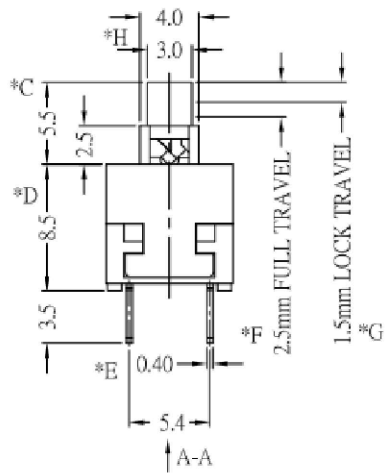

SCHEMATIC

A-A VIEW

P.C.B.LAYOUT(TOP VIEW)

* CRITICAL DIMENSION

ELECTRICAL CHARACTERISTICS

1. RATING: DC 30V 0.1A
2. CONTACT RESISTANCE: 100mΩ MAX
3. INSULATION RESISTANCE: 100MΩ MIN
4. DIELECTRIC STRENGTH: AC 250V (50~60Hz)/60S

MECHANICAL CHARACTERISTICS

1. PRACTICAL TEMPERATURE RANG: -40℃~+85℃
2. OPERATING FORCE: 250±50gf
3. MECHANICAL LIFE: 20,000 cycles

7	CAM STICK	1	SUS	NATURAL
6	TERMINAL	6	BRASS STRIP	Ag COATING
5	CASE	1	PA66	GRAY
4	CONTACT	2	BRONZE	Ag CLAD
3	COVER	1	PPA	BLACK
2	SPRING	1	SUS	NATURAL
1	KNOB	1	POM	WHITE
NO.	PART NAME	Q' TY	MATERIAL	FINSH/COLOR