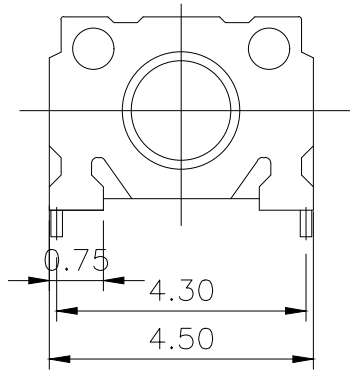

RoHS

CAD GENERATED DRAWING. DON'T CHANGE BY HAND.

REV.	ECN. NO.	APPD.

CIRCUIT DIAGRAM

PCB. WELDING DRAWING

Specification

Rate voltage,current	50mA DC12V
Contact resistance	≤100mΩ
Operating force	160±50gf
Travel	0.20±0.10mm
Insulated resistance	≥100MΩ
Dielectric strength	≥250VAC/1min
Life cycle	≥100000次

X.	±0.50	X.°	±2°	UNITS mm
.X	±0.30	.X°	±1°	
.XX	±0.10	.XX°	±0.5°	MAT'L /
.XXX	±0.05			
				FINISH /
				Q' TY /

深圳市怡远科技有限公司
SHENZHEN YIYUAN TECHNOLOGY CO.,LTD

PART NO. YTS-A020-1	TITLE: TACTILE SWITCH
APPD: ROGER	DWG NO. : YTS-A020-1
CHKD: ROC	
DR: BILLY WANG 2020/08/21	