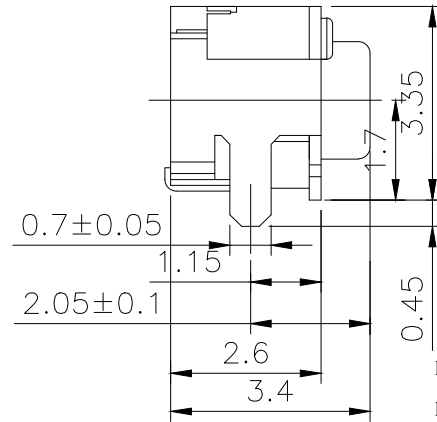

RoHS

CAD GENERATED DRAWING. DON'T CHANGE BY HAND.

REV.	ECN. NO.	APPD.

CIRCUIT DIAGRAM

PCB. WELDING DRAWING

Specification

Rate voltage,current	50mA DC12V
Contact resistance	≤100mΩ
Operating force	160±50gf
Travel	0.20±0.10mm
Insulated resistance	≥100MΩ
Dielectric strength	≥250VAC/1min
Life cycle	≥100000次

X.	±0.50	X.°	±2°	UNITS mm
.X	±0.30	.X°	±1°	
.XX	±0.10	.XX°	±0.5°	MAT'L /
.XXX	±0.05			
				FINISH /
				Q' TY /

深圳市怡远科技有限公司
SHENZHEN YIYUAN TECHNOLOGY CO.,LTD

PART NO. YTS-A020-1	TITLE: TACTILE SWITCH
APPD: ROGER	DWG NO. : YTS-A020-1
CHKD: ROC	
DR: BILLY WANG 2020/08/21	