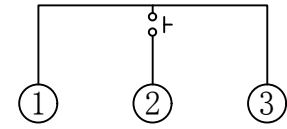

RoHS

CAD GENERATED DRAWING. DON'T CHANGE BY HAND.

REV.	ECN. NO.	APPD.

CIRCUIT DIAGRAM

PCB. WELDING DRAWING

Specification

Rate voltage,current	50mA DC12V
Contact resistance	≤100mΩ
Operating force	160±50gf
Travel	0.20±0.10mm
Insulated resistance	≥100MΩ
Dielectric strength	≥250VAC/1min
Life cycle	≥100000次

X.	±0.50	X.°	±2°	UNITS mm
.X	±0.30	.X°	±1°	
.XX	±0.10	.XX°	±0.5°	MAT'L /
.XXX	±0.05			
				FINISH /
				Q' TY /

深圳市怡远科技有限公司
SHENZHEN YIYUAN TECHNOLOGY CO.,LTD

PART NO. YTS-A020-1	TITLE: TACTILE SWITCH
APPD: ROGER	DWG NO. : YTS-A020-1
CHKD: ROC	
DR: BILLY WANG 2020/08/21	