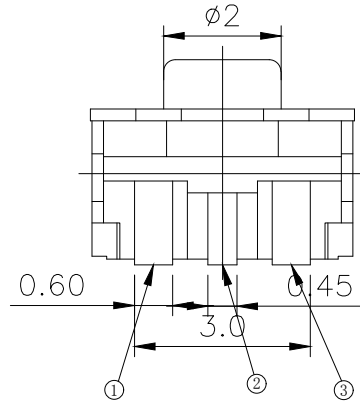

RoHS

CAD GENERATED DRAWING. DON'T CHANGE BY HAND.

REV.	ECN. NO.	APPD.

CIRCUIT DIAGRAM

PCB. WELDING DRAWING

Specification

Rate voltage,current	50mA DC12V
Contact resistance	≤100mΩ
Operating force	160±50gf
Travel	0.20±0.10mm
Insulated resistance	≥100MΩ
Dielectric strength	≥250VAC/1min
Life cycle	≥100000次

X.	±0.50	X.°	±2°	UNITS mm
.X	±0.30	.X°	±1°	
.XX	±0.10	.XX°	±0.5°	MAT'L /
.XXX	±0.05			
				FINISH /
				Q' TY /

深圳市怡远科技有限公司
SHENZHEN YIYUAN TECHNOLOGY CO.,LTD

PART NO. YTS-A020-1	TITLE: TACTILE SWITCH
APPD: ROGER	DWG NO. : YTS-A020-1
CHKD: ROC	
DR: BILLY WANG 2020/08/21	