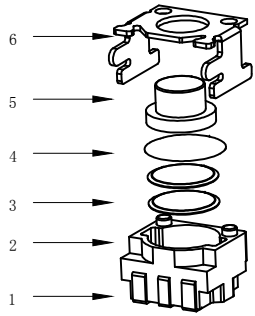

RoHS

CAD GENERATED DRAWING. DON'T CHANGE BY HAND.

REV.	ECN. NO.	APPD.

CIRCUIT DIAGRAM

PCB. WELDING DRAWING

Specification

Rate voltage,current	50mA DC12V
Contact resistance	≤100mΩ
Operating force	160±50gf
Travel	0.20±0.10mm
Insulated resistance	≥100MΩ
Dielectric strength	≥250VAC/1min
Life cycle	≥100000次

ITEM	PART NAME	Q' TY	MATERIAL	FINSH/COLOR
6	Cover	1	Phosphor copper	Silver
5	Dust film	1	Polyimide	Orange
4	Button	1	LCP	Maize
3	Shrapnel	2	Stainless steel	Silver
2	Housing	1	PPA	Black
1	Cards	1	Phosphor copper	Silver

X.	±0.50	X.°	±2°	UNITS mm
.X	±0.30	.X°	±1°	
.XX	±0.10	.XX°	±0.5°	MAT'L /
.XXX	±0.05			
				FINISH /
				Q' TY /

深圳市怡远科技有限公司
SHENZHEN YIYUAN TECHNOLOGY CO.,LTD

PART NO. YTS-A020-1	TITLE: TACTILE SWITCH
APPD: ROGER	DWG NO. : YTS-A020-1
CHKD: ROC	
DR: BILLY WANG 2020/08/21	