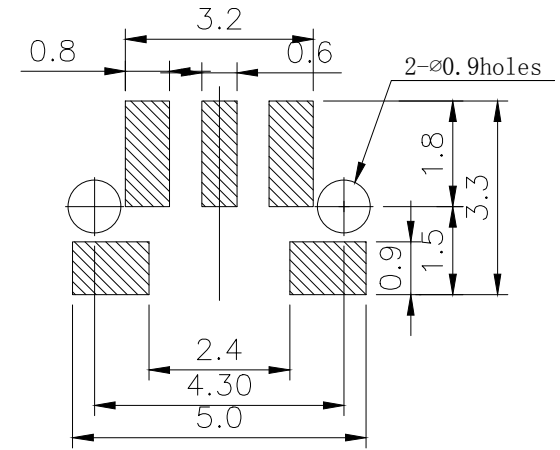

RoHS

CAD GENERATED DRAWING. DON'T CHANGE BY HAND.

REV.	ECN. NO.	APPD.

CIRCUIT DIAGRAM

PCB. WELDING DRAWING

Specification

Rate voltage,current	50mA DC12V
Contact resistance	≤100mΩ
Operating force	160±50gf
Travel	0.20±0.10mm
Insulated resistance	≥100MΩ
Dielectric strength	≥250VAC/1min
Life cycle	≥100000次

X.	±0.50	X.°	±2°	UNITS mm
.X	±0.30	.X°	±1°	
.XX	±0.10	.XX°	±0.5°	MAT'L /
.XXX	±0.05			
				FINISH /
				Q' TY /

深圳市怡远科技有限公司
SHENZHEN YIYUAN TECHNOLOGY CO.,LTD

PART NO. YTS-A020-1	TITLE: TACTILE SWITCH
APPD: ROGER	DWG NO. : YTS-A020-1
CHKD: ROC	
DR: BILLY WANG 2020/08/21	