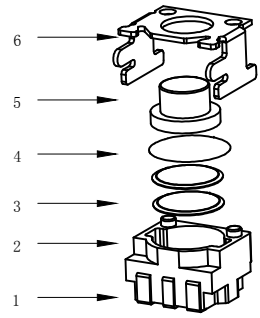

RoHS

CAD GENERATED DRAWING. DON'T CHANGE BY HAND.

REV.	ECN. NO.	APPD.

CIRCUIT DIAGRAM

PCB. WELDING DRAWING

Specification

Rate voltage,current	50mA DC12V
Contact resistance	≤100mΩ
Operating force	220±50gf
Travel	0.20±0.10mm
Insulated resistance	≥100MΩ
Dielectric strength	≥250VAC/1min
Life cycle	≥100000次

X. ±0.50	X.° ± 2°	UNITS
.X ±0.30	.X° ± 1°	mm
.XX ±0.10	.XX° ± 0.5°	MAT'L
.XXX ± 0.05		FINISH
		Q' TY

PART NO.	TITLE:
YTS-A020-2	TACTILE SWITCH
APPD: ROGER	DWG NO.:
CHKD: ROC	YTS-A020-2
DR: BILLY WANG 2020/08/21	