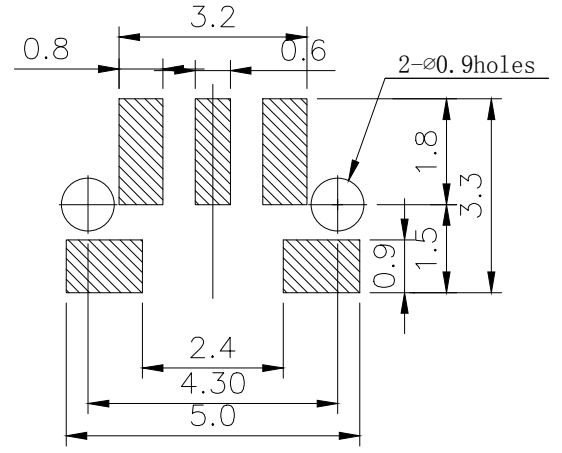

RoHS

CAD GENERATED DRAWING. DON'T CHANGE BY HAND.

REV.	ECN. NO.	APPD.

CIRCUIT DIAGRAM

PCB. WELDING DRAWING

Specification

Rate voltage,current	50mA DC12V
Contact resistance	≤100mΩ
Operating force	220±50gf
Travel	0.20±0.10mm
Insulated resistance	≥100MΩ
Dielectric strength	≥250VAC/1min
Life cycle	≥100000次

X. ±0.50	X.° ± 2°	UNITS
.X ±0.30	.X° ± 1°	mm
.XX ±0.10	.XX° ± 0.5°	MAT'L
.XXX ± 0.05		FINISH
		Q' TY

PART NO.	TITLE:
YTS-A020-2	TACTILE SWITCH
APPD: ROGER	DWG NO.:
CHKD: ROC	YTS-A020-2
DR: BILLY WANG 2020/08/21	