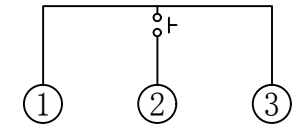

RoHS

CAD GENERATED DRAWING. DON'T CHANGE BY HAND.

REV.	ECN. NO.	APPD.

CIRCUIT DIAGRAM

PCB. WELDING DRAWING

Specification

Rate voltage,current	50mA DC12V
Contact resistance	≤100mΩ
Operating force	220±50gf
Travel	0.20±0.10mm
Insulated resistance	≥100MΩ
Dielectric strength	≥250VAC/1min
Life cycle	≥100000次

X. ±0.50	X.° ± 2°	UNITS
.X ±0.30	.X° ± 1°	mm
.XX ±0.10	.XX° ± 0.5°	MAT'L
.XXX ± 0.05		FINISH
		Q' TY

PART NO.	TITLE:
YTS-A020-2	TACTILE SWITCH
APPD: ROGER	DWG NO.:
CHKD: ROC	YTS-A020-2
DR: BILLY WANG 2020/08/21	