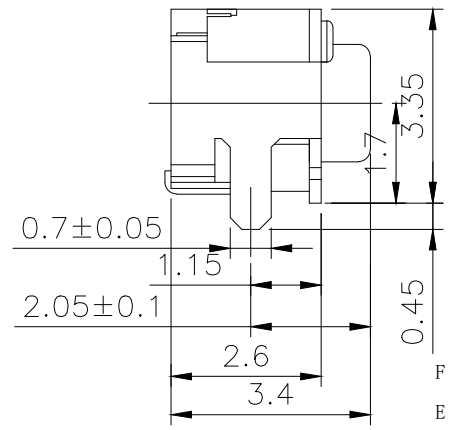

RoHS

CAD GENERATED DRAWING. DON'T CHANGE BY HAND.

REV.	ECN. NO.	APPD.

CIRCUIT DIAGRAM

PCB. WELDING DRAWING

Specification

Rate voltage,current	50mA DC12V
Contact resistance	≤100mΩ
Operating force	220±50gf
Travel	0.20±0.10mm
Insulated resistance	≥100MΩ
Dielectric strength	≥250VAC/1min
Life cycle	≥100000次

X. ±0.50	X.° ± 2°	UNITS
.X ±0.30	.X° ± 1°	mm
.XX ±0.10	.XX° ± 0.5°	MAT'L
.XXX ± 0.05		FINISH
		Q' TY

PART NO.	TITLE:
YTS-A020-2	TACTILE SWITCH
APPD: ROGER	DWG NO.:
CHKD: ROC	YTS-A020-2
DR: BILLY WANG 2020/08/21	