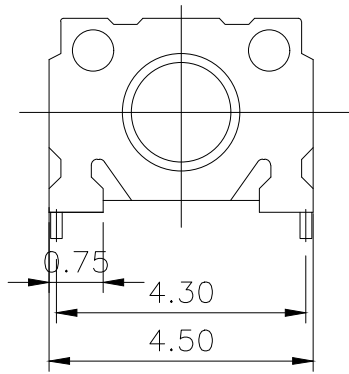

RoHS

CAD GENERATED DRAWING. DON'T CHANGE BY HAND.

REV.	ECN. NO.	APPD.

CIRCUIT DIAGRAM

PCB. WELDING DRAWING

Specification

Rate voltage,current	50mA DC12V
Contact resistance	≤100mΩ
Operating force	220±50gf
Travel	0.20±0.10mm
Insulated resistance	≥100MΩ
Dielectric strength	≥250VAC/1min
Life cycle	≥100000次

X. ±0.50	X.° ± 2°	UNITS
.X ±0.30	.X° ± 1°	mm
.XX ±0.10	.XX° ± 0.5°	MAT'L
.XXX ± 0.05		FINISH
		Q' TY

PART NO.	TITLE:
YTS-A020-2	TACTILE SWITCH
APPD: ROGER	DWG NO.:
CHKD: ROC	YTS-A020-2
DR: BILLY WANG 2020/08/21	