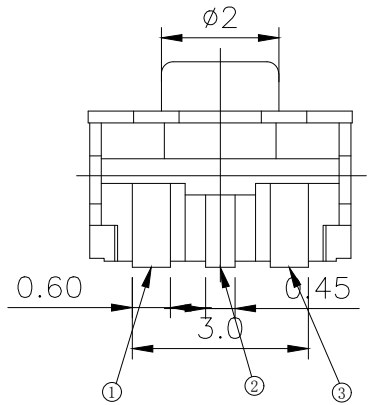

RoHS

CAD GENERATED DRAWING. DON'T CHANGE BY HAND.

REV.	ECN. NO.	APPD.

CIRCUIT DIAGRAM

PCB. WELDING DRAWING

Specification

Rate voltage,current	50mA DC12V
Contact resistance	≤100mΩ
Operating force	220±50gf
Travel	0.20±0.10mm
Insulated resistance	≥100MΩ
Dielectric strength	≥250VAC/1min
Life cycle	≥100000次

X. ±0.50	X.° ± 2°	UNITS
.X ±0.30	.X° ± 1°	mm
.XX ±0.10	.XX° ± 0.5°	MAT'L
.XXX ± 0.05		FINISH
		Q' TY

PART NO.	TITLE:
YTS-A020-2	TACTILE SWITCH
APPD: ROGER	DWG NO.:
CHKD: ROC	YTS-A020-2
DR: BILLY WANG 2020/08/21	