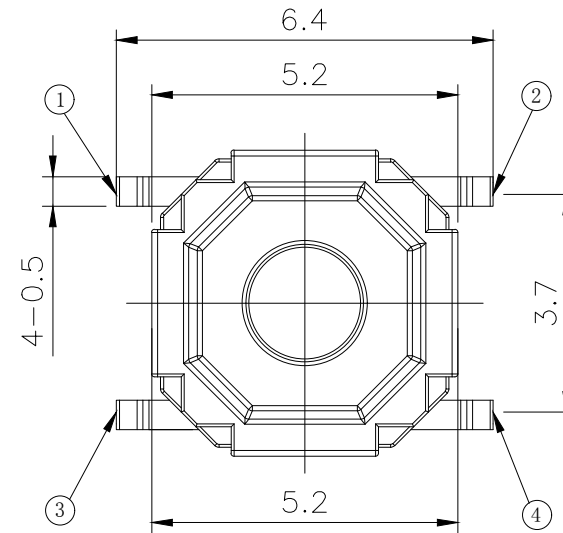

RoHS

CAD GENERATED DRAWING. DON'T CHANGE BY HAND.

REV.	ECN. NO.	APPD.

H			
A	1.5	B	1.7
C	2.0	D	2.3
E	2.5	F	3.0
G	3.5	H	4.0
I	4.3	J	4.5
K	5.0		

PCB WELDING DRAWING

Specification

Rate voltage.current	50mA DC12V
Contact resistance	≤100mΩ
Operating force	160±50gf
Travel	0.20±0.10mm
Insulated resistance	≥100MΩ
Dielectric strength	≥250VAC/1min
Life cycle	≥100000次

X.	±0.50	X.°	±2°
.X	±0.30	.X°	±1°
.XX	±0.10	.XX°	±0.5°
.XXX	±0.05		

UNITS	mm
MAT'L	—
FINISH	—
Q' TY	—

yi YUAN	
PART NO.	YTS-C005-1H
APPD:	ROGER
CHKD:	ROC
DR:	BILLY WANG 2020/08/21

深圳市怡远科技有限公司
SHENZHEN YIYUAN TECHNOLOGY CO.,LTD