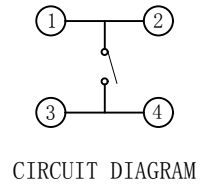

RoHS

CAD GENERATED DRAWING. DON'T CHANGE BY HAND.

REV.	ECN. NO.	APPD.

H			
A	1.5	B	1.7
C	2.0	D	2.3
E	2.5	F	3.0
G	3.5	H	4.0
I	4.3	J	4.5
K	5.0		

PCB WELDING DRAWING

Specification

Rate voltage.current	50mA DC12V
Contact resistance	≤100mΩ
Operating force	160±50gf
Travel	0.20±0.10mm
Insulated resistance	≥100MΩ
Dielectric strength	≥250VAC/1min
Life cycle	≥100000次