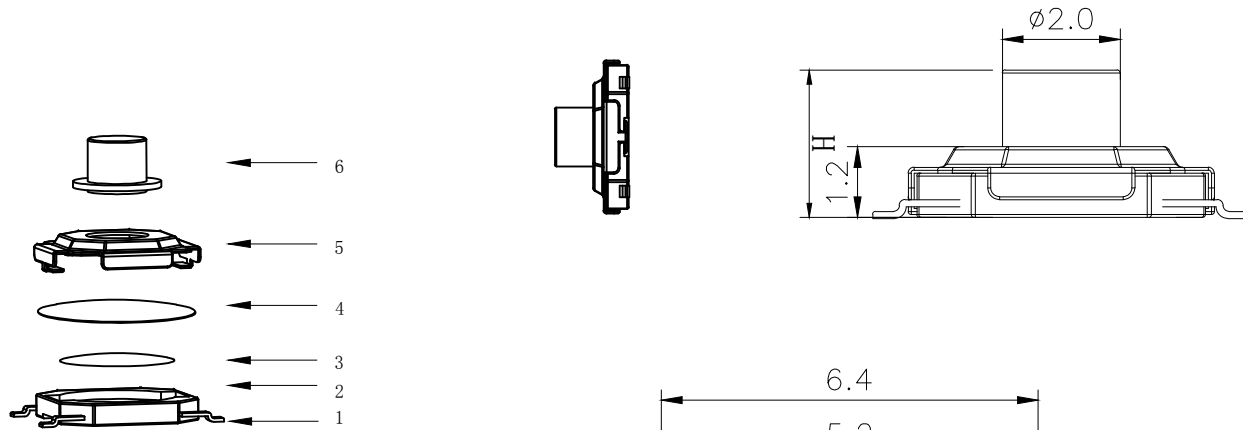

RoHS

CAD GENERATED DRAWING. DON'T CHANGE BY HAND.

REV.	ECN. NO.	APPD.

H			
A	1.5	B	1.7
C	2.0	D	2.3
E	2.5	F	3.0
G	3.5	H	4.0
I	4.3	J	4.5
K	5.0		

PCB WELDING DRAWING

Specification

Rate voltage.current	50mA DC12V
Contact resistance	≤100mΩ
Operating force	160±50gf
Travel	0.20±0.10mm
Insulated resistance	≥100MΩ
Dielectric strength	≥250VAC/1min
Life cycle	≥100000次

X.	±0.50	X.°	±2°
.X	±0.30	.X°	±1°
.XX	±0.10	.XX°	±0.5°
.XXX	±0.05		

UNITS	mm
MAT'L	—
FINISH	—
Q' TY	—

yi YUAN	
PART NO.	YTS-C005-1H
APPD:	ROGER
CHKD:	ROC
DR:	BILLY WANG 2020/08/21

深圳市怡远科技有限公司
SHENZHEN YIYUAN TECHNOLOGY CO.,LTD