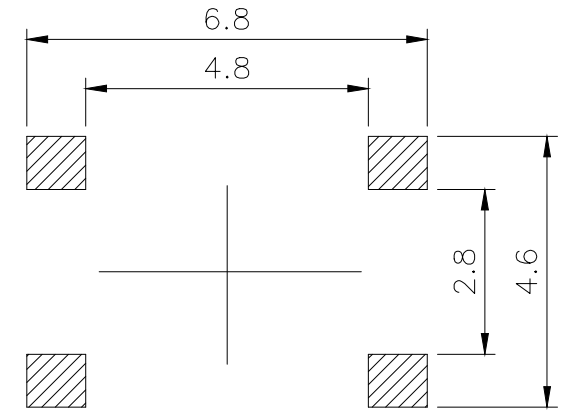

RoHS

CAD GENERATED DRAWING. DON'T CHANGE BY HAND.

REV.	ECN. NO.	APPD.

H			
A	1.5	B	1.7
C	2.0	D	2.3
E	2.5	F	3.0
G	3.5	H	4.0
I	4.3	J	4.5
K	5.0		

PCB WELDING DRAWING

Specification

Rate voltage.current	50mA DC12V
Contact resistance	≤100mΩ
Operating force	160±50gf
Travel	0.20±0.10mm
Insulated resistance	≥100MΩ
Dielectric strength	≥250VAC/1min
Life cycle	≥100000次