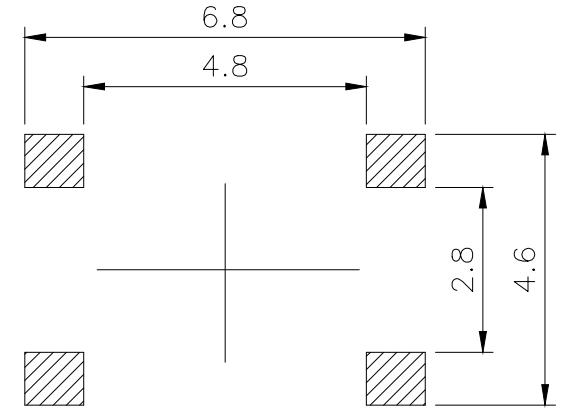

RoHS

CAD GENERATED DRAWING. DON'T CHANGE BY HAND.

REV.	ECN. NO.	APPD.

H			
A	1.5	B	1.7
C	2.0	D	2.3
E	2.5	F	3.0
G	3.5	H	4.0
I	4.3	J	4.5
K	5.0		

PCB WELDING DRAWING

Specification

Rate voltage.current	50mA DC12V
Contact resistance	≤100mΩ
Operating force	160±50gf
Travel	0.20±0.10mm
Insulated resistance	≥100MΩ
Dielectric strength	≥250VAC/1min
Life cycle	≥100000次