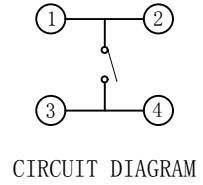

RoHS

CAD GENERATED DRAWING. DON'T CHANGE BY HAND.

REV.	ECN. NO.	APPD.

H			
A	1.5	B	1.7
C	2.0	D	2.3
E	2.5	F	3.0
G	3.5	H	4.0
I	4.3	J	4.5
K	5.0		

PCB WELDING DRAWING

Specification

Rate voltage.current	50mA DC12V
Contact resistance	≤100mΩ
Operating force	160±50gf
Travel	0.20±0.10mm
Insulated resistance	≥100MΩ
Dielectric strength	≥250VAC/1min
Life cycle	≥100000次