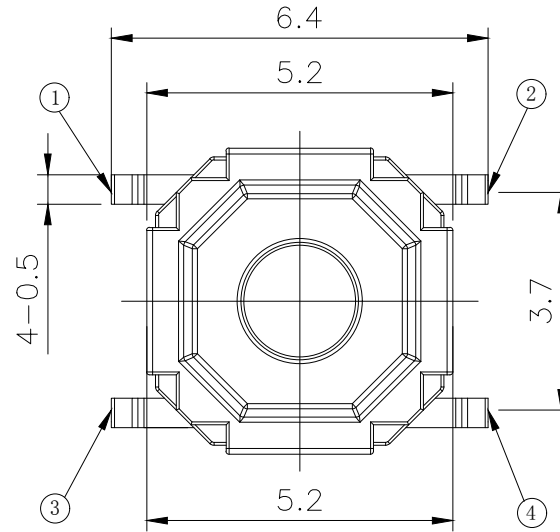

RoHS

CAD GENERATED DRAWING. DON'T CHANGE BY HAND.

REV.	ECN. NO.	APPD.

H			
A	1.5	B	1.7
C	2.0	D	2.3
E	2.5	F	3.0
G	3.5	H	4.0
I	4.3	J	4.5
K	5.0		

PCB WELDING DRAWING

Specification

Rate voltage.current	50mA DC12V
Contact resistance	≤100mΩ
Operating force	160±50gf
Travel	0.20±0.10mm
Insulated resistance	≥100MΩ
Dielectric strength	≥250VAC/1min
Life cycle	≥100000次