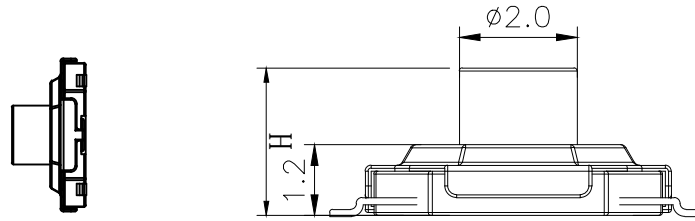

RoHS

CAD GENERATED DRAWING. DON'T CHANGE BY HAND.

REV.	ECN. NO.	APPD.

H			
A	1.5	B	1.7
C	2.0	D	2.3
E	2.5	F	3.0
G	3.5	H	4.0
I	4.3	J	4.5
K	5.0		

PCB WELDING DRAWING

Specification

Rate voltage.current	50mA DC12V
Contact resistance	≤100mΩ
Operating force	160±50gf
Travel	0.20±0.10mm
Insulated resistance	≥100MΩ
Dielectric strength	≥250VAC/1min
Life cycle	≥100000次