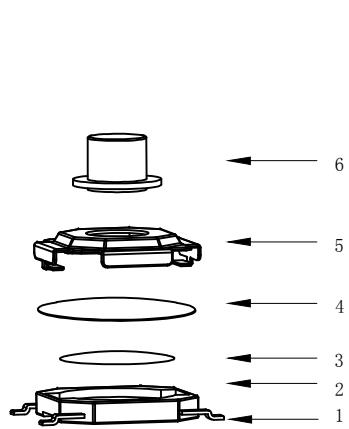

RoHS

CAD GENERATED DRAWING. DON'T CHANGE BY HAND.

REV.	ECN. NO.	APPD.

H			
A	1.5	B	1.7
C	2.0	D	2.3
E	2.5	F	3.0
G	3.5	H	4.0
I	4.3	J	4.5
K	5.0		

PCB WELDING DRAWING

Specification

Rate voltage.current	50mA DC12V
Contact resistance	≤100mΩ
Operating force	160±50gf
Travel	0.20±0.10mm
Insulated resistance	≥100MΩ
Dielectric strength	≥250VAC/1min
Life cycle	≥100000次

X.	±0.50	X. °	± 2°
.X	±0.30	.X °	± 1°
.XX	±0.10	.XX °	± 0.5°
.XXX	± 0.05		

UNITS	mm
MAT'L	/
FINISH	/
Q' TY	/

深圳市怡远科技有限公司
SHENZHEN YIYUAN TECHNOLOGY CO.,LTD

PART NO.	YTS-C005-1H
APPD:	ROGER
CHKD:	ROC
DR:	BILLY WANG 2020/08/21

TITLE:	TACTILE SWITCH
DWG NO.:	YTS-C005-1H
SCALE	1/1
SHEET	1/1
REV.	A1

X-ON Electronics

Largest Supplier of Electrical and Electronic Components

Click to view similar products for [Tactile Switches](#) category: