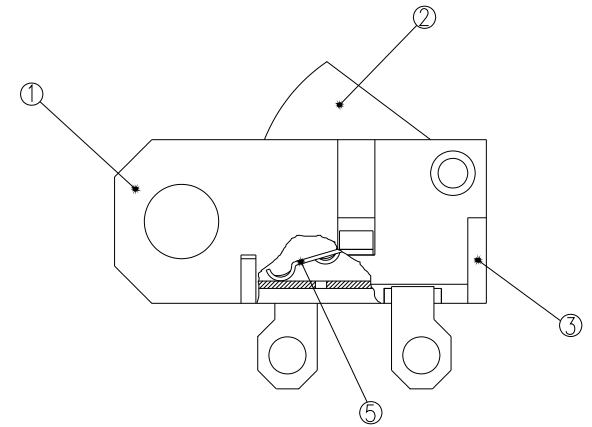

SCHEMATIC (1P1T)