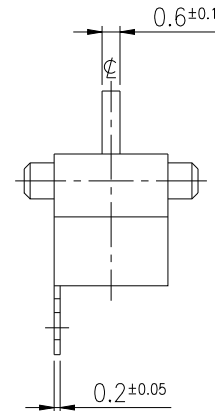

SCHEMATIC (1P1T)