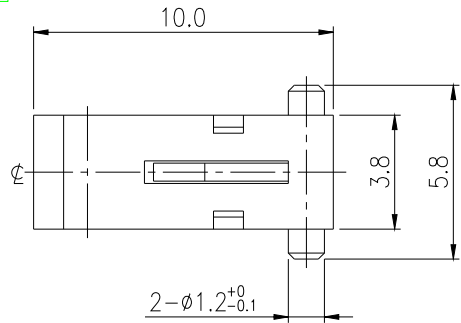

RoHS

CAD GENERATED DRAWING. DON'T CHANGE BY HAND.

REV.	ECN. NO.	APPD.