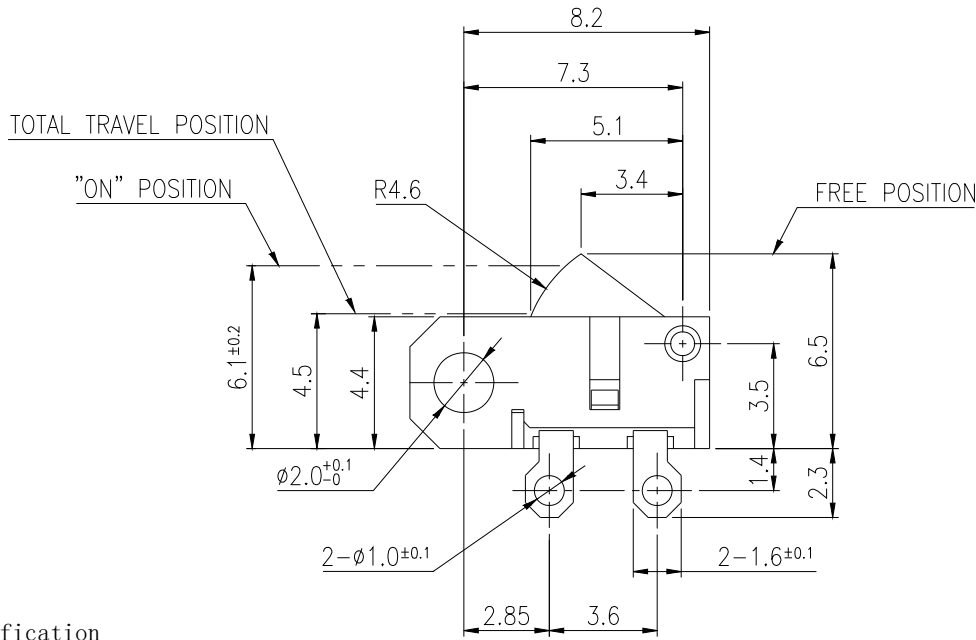

SCHEMATIC (1P1T)