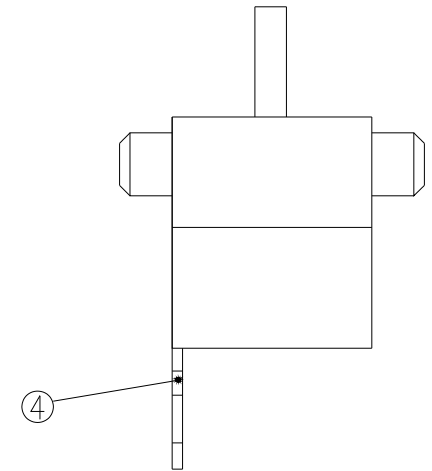

SCHEMATIC (1P1T)