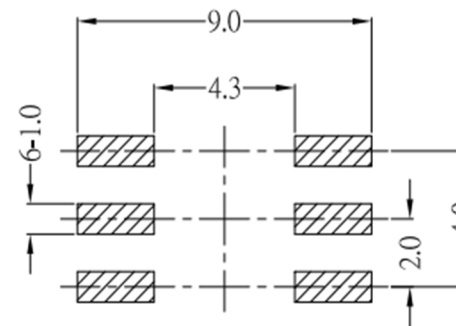

RoHS

CAD GENERATED DRAWING. DON'T CHANGE BY HAND.

REV.	ECN. NO.	APPD.

P.C.B.LAYOUT

SCHEMATIC

\* CRITICAL DIMENSION

7				
6	TERMINAL	6	BRASS	Ag COATING
5	CASE	1	PA6T	BLACK
4	CONTACT	2	PBS	Ag CLAD
3	COVER	1	PA6T	BLACK
2	SPRING	1	SUS	NATURAL
1	KNOB	1	PA6T	WHITE
NO.	PART NAME	Q' TY	MATERIAL	FINSH/COLOR

UNITS	mm
MAT'L	/
FINISH	/
Q' TY	/

	深圳市怡远科技有限公司 SHENZHEN YIYUAN TECHNOLOGY CO., LTD							
	PART NO. <b>YTSPS-22E59NL2</b>	TITLE: <b>TACTILE SWITCH</b>						
APPD: ROGER	DWG NO. : <b>YTSPS-22E59NL2</b>							
CHKD: ROC	<table border="1"> <tr> <td>SCALE</td> <td>SHEET</td> <td>REV.</td> </tr> <tr> <td>1/1</td> <td>1/1</td> <td>A1</td> </tr> </table>		SCALE	SHEET	REV.	1/1	1/1	A1
SCALE	SHEET	REV.						
1/1	1/1	A1						
DR: BILLY WANG 2020/08/21								