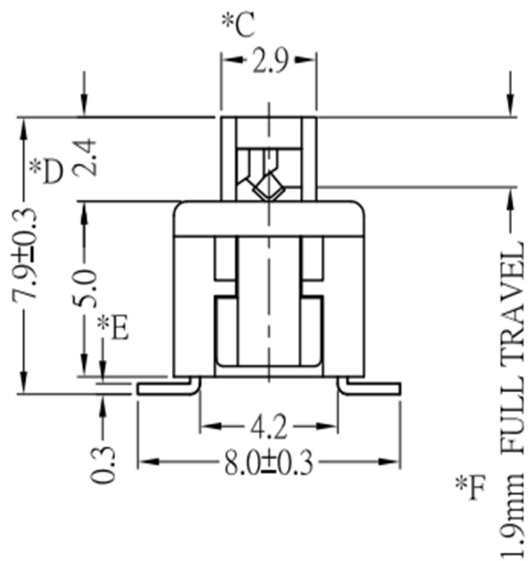

RoHS

CAD GENERATED DRAWING. DON'T CHANGE BY HAND.

REV.	ECN. NO.	APPD.

P.C.B.LAYOUT

SCHEMATIC

\* CRITICAL DIMENSION

7				
6	TERMINAL	6	BRASS	Ag COATING
5	CASE	1	PA6T	BLACK
4	CONTACT	2	PBS	Ag CLAD
3	COVER	1	PA6T	BLACK
2	SPRING	1	SUS	NATURAL
1	KNOB	1	PA6T	WHITE
NO.	PART NAME	Q' TY	MATERIAL	FINSH/COLOR

UNITS	mm
MAT'L	/
FINISH	/
Q' TY	/

	深圳市怡远科技有限公司 SHENZHEN YIYUAN TECHNOLOGY CO., LTD							
	PART NO. <b>YTSPS-22E59NL2</b>	TITLE: <b>TACTILE SWITCH</b>						
APPD: ROGER	DWG NO. : <b>YTSPS-22E59NL2</b>							
CHKD: ROC	<table border="1"> <tr> <td>SCALE</td> <td>SHEET</td> <td>REV.</td> </tr> <tr> <td>1/1</td> <td>1/1</td> <td>A1</td> </tr> </table>		SCALE	SHEET	REV.	1/1	1/1	A1
SCALE	SHEET	REV.						
1/1	1/1	A1						
DR: BILLY WANG 2020/08/21								