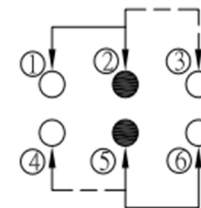

RoHS

CAD GENERATED DRAWING. DON'T CHANGE BY HAND.

REV.	ECN. NO.	APPD.

P.C.B.LAYOUT

SCHEMATIC

\* CRITICAL DIMENSION

7				
6	TERMINAL	6	BRASS	Ag COATING
5	CASE	1	PA6T	BLACK
4	CONTACT	2	PBS	Ag CLAD
3	COVER	1	PA6T	BLACK
2	SPRING	1	SUS	NATURAL
1	KNOB	1	PA6T	WHITE
NO.	PART NAME	Q' TY	MATERIAL	FINSH/COLOR

X.	± 0.50	X. °	± 2°
.X	± 0.30	.X °	± 1°
.XX	± 0.10	.XX °	± 0.5°
.XXX	± 0.05		
THESE DRAWINGS AND SPECIFICATIONS ARE THE PROPERTY OF YIYUAN TECHNOLOGY CO.,LTD AND SHALL NOT BE REPRODUCED, COPIED OR USED IN ANY MANNER WITHOUT THE PRIOR WRITTEN CONSENT OF YIYUAN TECHNOLOGY CO.,LTD			

UNITS	mm
MAT'L	/
FINISH	/
Q' TY	/

	深圳市怡远科技有限公司 SHENZHEN YIYUAN TECHNOLOGY CO., LTD							
	PART NO. <b>YTSPS-22E59NL2</b>	TITLE: <b>TACTILE SWITCH</b>						
APPD: ROGER	DWG NO. : <b>YTSPS-22E59NL2</b>							
CHKD: ROC	<table border="1"> <tr> <td>SCALE</td> <td>SHEET</td> <td>REV.</td> </tr> <tr> <td>1/1</td> <td>1/1</td> <td>A1</td> </tr> </table>		SCALE	SHEET	REV.	1/1	1/1	A1
SCALE	SHEET	REV.						
1/1	1/1	A1						
DR: BILLY WANG 2020/08/21								