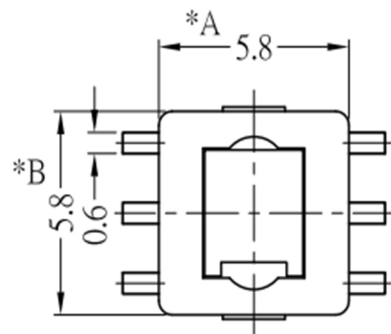

RoHS

CAD GENERATED DRAWING. DON'T CHANGE BY HAND.

REV.	ECN. NO.	APPD.

P.C.B.LAYOUT

SCHEMATIC

\* CRITICAL DIMENSION

7				
6	TERMINAL	6	BRASS	Ag COATING
5	CASE	1	PA6T	BLACK
4	CONTACT	2	PBS	Ag CLAD
3	COVER	1	PA6T	BLACK
2	SPRING	1	SUS	NATURAL
1	KNOB	1	PA6T	WHITE
NO.	PART NAME	Q' TY	MATERIAL	FINSH/COLOR

UNITS	mm
MAT'L	/
FINISH	/
Q' TY	/

	深圳市怡远科技有限公司 SHENZHEN YIYUAN TECHNOLOGY CO., LTD							
	PART NO. <b>YTSPS-22E59NL2</b>	TITLE: <b>TACTILE SWITCH</b>						
APPD: ROGER	DWG NO. : <b>YTSPS-22E59NL2</b>							
CHKD: ROC	<table border="1"> <tr> <td>SCALE</td> <td>SHEET</td> <td>REV.</td> </tr> <tr> <td>1/1</td> <td>1/1</td> <td>A1</td> </tr> </table>		SCALE	SHEET	REV.	1/1	1/1	A1
SCALE	SHEET	REV.						
1/1	1/1	A1						
DR: BILLY WANG 2020/08/21								