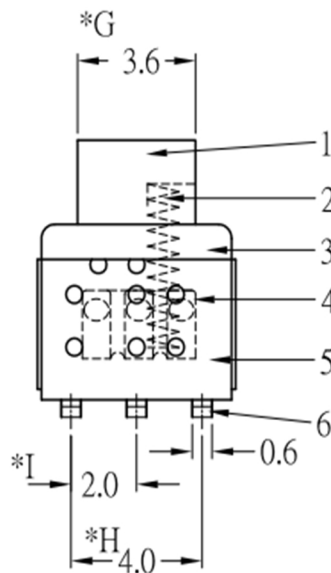

RoHS

CAD GENERATED DRAWING. DON'T CHANGE BY HAND.

REV.	ECN. NO.	APPD.

P.C.B.LAYOUT

SCHEMATIC

\* CRITICAL DIMENSION

7				
6	TERMINAL	6	BRASS	Ag COATING
5	CASE	1	PA6T	BLACK
4	CONTACT	2	PBS	Ag CLAD
3	COVER	1	PA6T	BLACK
2	SPRING	1	SUS	NATURAL
1	KNOB	1	PA6T	WHITE
NO.	PART NAME	Q' TY	MATERIAL	FINSH/COLOR

X.	± 0.50	X. °	± 2°
.X	± 0.30	.X °	± 1°
.XX	± 0.10	.XX °	± 0.5°
.XXX	± 0.05		
THESE DRAWINGS AND SPECIFICATIONS ARE THE PROPERTY OF YIYUAN TECHNOLOGY CO.,LTD AND SHALL NOT BE REPRODUCED, COPIED OR USED IN ANY MANNER WITHOUT THE PRIOR WRITTEN CONSENT OF YIYUAN TECHNOLOGY CO.,LTD			

UNITS	mm
MAT'L	/
FINISH	/
Q' TY	/

	深圳市怡远科技有限公司 SHENZHEN YIYUAN TECHNOLOGY CO., LTD							
	PART NO. <b>YTSPS-22E59NL2</b>	TITLE: <b>TACTILE SWITCH</b>						
APPD: ROGER	DWG NO. : <b>YTSPS-22E59NL2</b>							
CHKD: ROC	<table border="1"> <tr> <td>SCALE</td> <td>SHEET</td> <td>REV.</td> </tr> <tr> <td>1/1</td> <td>1/1</td> <td>A1</td> </tr> </table>		SCALE	SHEET	REV.	1/1	1/1	A1
SCALE	SHEET	REV.						
1/1	1/1	A1						
DR: BILLY WANG 2020/08/21								