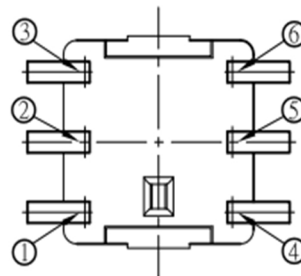

RoHS

CAD GENERATED DRAWING. DON'T CHANGE BY HAND.

REV.	ECN. NO.	APPD.

P.C.B.LAYOUT

SCHEMATIC

\* CRITICAL DIMENSION

7				
6	TERMINAL	6	BRASS	Ag COATING
5	CASE	1	PA6T	BLACK
4	CONTACT	2	PBS	Ag CLAD
3	COVER	1	PA6T	BLACK
2	SPRING	1	SUS	NATURAL
1	KNOB	1	PA6T	WHITE
NO.	PART NAME	Q' TY	MATERIAL	FINSH/COLOR

X.	± 0.50	X. °	± 2°
.X	± 0.30	.X °	± 1°
.XX	± 0.10	.XX °	± 0.5°
.XXX	± 0.05		
THESE DRAWINGS AND SPECIFICATIONS ARE THE PROPERTY OF YIYUAN TECHNOLOGY CO.,LTD AND SHALL NOT BE REPRODUCED, COPIED OR USED IN ANY MANNER WITHOUT THE PRIOR WRITTEN CONSENT OF YIYUAN TECHNOLOGY CO.,LTD			

UNITS	mm
MAT'L	/
FINISH	/
Q' TY	/

	深圳市怡远科技有限公司 SHENZHEN YIYUAN TECHNOLOGY CO., LTD							
	PART NO. <b>YTSPS-22E59NL2</b>	TITLE: <b>TACTILE SWITCH</b>						
APPD: ROGER	DWG NO. : <b>YTSPS-22E59NL2</b>							
CHKD: ROC	<table border="1"> <tr> <td>SCALE</td> <td>SHEET</td> <td>REV.</td> </tr> <tr> <td>1/1</td> <td>1/1</td> <td>A1</td> </tr> </table>		SCALE	SHEET	REV.	1/1	1/1	A1
SCALE	SHEET	REV.						
1/1	1/1	A1						
DR: BILLY WANG 2020/08/21								