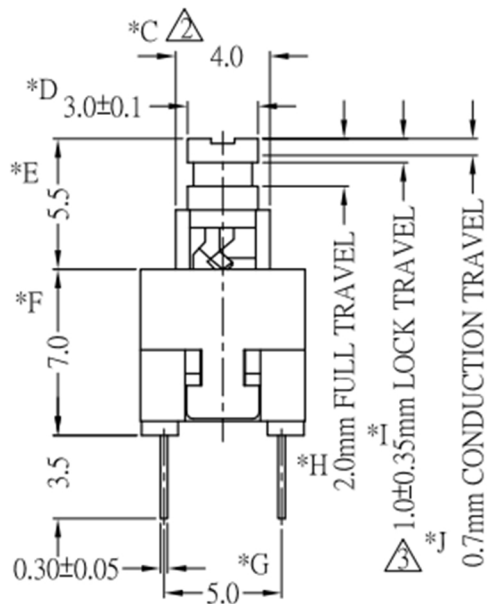

RoHS

CAD GENERATED DRAWING. DON'T CHANGE BY HAND.

REV.	ECN. NO.	APPD.

A'-A'

A'-A' VIEW

SCHEMATIC

P.C.B.LAYOUT

* CRITICAL DIMENSION

7	CAM STICK	1	SUS WIRE	NATURAL
6	TERMINAL	6	BRASS STRIP	Ag COATING
5	CASE	1	PA66	BLACK
4	COVER	1	POM	WHITE
3	SPRING	1	SUS	NATURAL
2	CONTACT	2	PBS	Ag CLAD
1	KNOB	1	POM	BLUE
NO.	PART NAME	Q' TY	MATERIAL	FINSH/COLOR