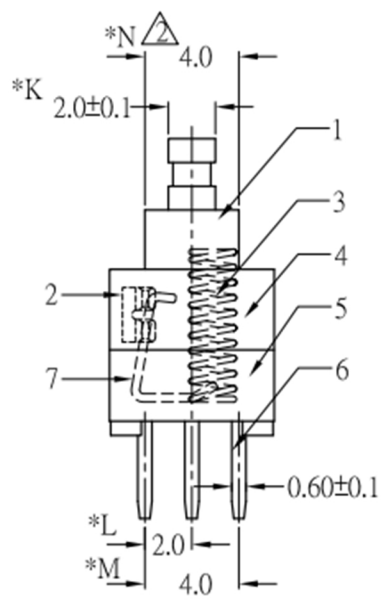

RoHS

CAD GENERATED DRAWING. DON'T CHANGE BY HAND.

REV.	ECN. NO.	APPD.

A'-A'

A'-A' VIEW

SCHEMATIC

P.C.B.LAYOUT

* CRITICAL DIMENSION

7	CAM STICK	1	SUS WIRE	NATURAL
6	TERMINAL	6	BRASS STRIP	Ag COATING
5	CASE	1	PA66	BLACK
4	COVER	1	POM	WHITE
3	SPRING	1	SUS	NATURAL
2	CONTACT	2	PBS	Ag CLAD
1	KNOB	1	POM	BLUE
NO.	PART NAME	Q' TY	MATERIAL	FINSH/COLOR

X.	±0.50	X.°	± 2°	UNITS	mm
.X	±0.30	.X°	± 1°		
.XX	±0.10	.XX°	± 0.5°	MAT'L	/
.XXX	±0.05				
THESE DRAWINGS AND SPECIFICATIONS ARE THE PROPERTY OF YIYUAN TECHNOLOGY CO.,LTD AND SHALL NOT BE REPRODUCED, COPIED OR USED IN ANY MANNER WITHOUT THE PRIOR WRITTEN CONSENT OF YIYUAN TECHNOLOGY CO.,LTD				FINISH	/
				Q' TY	/

	深圳市怡远科技有限公司 SHENZHEN YIYUAN TECHNOLOGY CO., LTD							
	PART NO. YTSPS-22E70L	TITLE: TACTILE SWITCH						
APPD: ROGER	DWG NO. : YTSPS-22E70L							
CHKD: ROC	<table border="1"> <tr> <td>SCALE</td> <td>SHEET</td> <td>REV.</td> </tr> <tr> <td>1/1</td> <td>1/1</td> <td>A1</td> </tr> </table>		SCALE	SHEET	REV.	1/1	1/1	A1
SCALE	SHEET	REV.						
1/1	1/1	A1						
DR: BILLY WANG 2020/08/21								