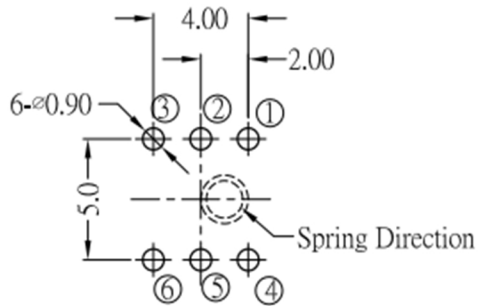

RoHS

CAD GENERATED DRAWING. DON'T CHANGE BY HAND.

REV.	ECN. NO.	APPD.

A'-A'

A'-A' VIEW

SCHEMATIC

P.C.B.LAYOUT

* CRITICAL DIMENSION

7	CAM STICK	1	SUS WIRE	NATURAL
6	TERMINAL	6	BRASS STRIP	Ag COATING
5	CASE	1	PA66	BLACK
4	COVER	1	POM	WHITE
3	SPRING	1	SUS	NATURAL
2	CONTACT	2	PBS	Ag CLAD
1	KNOB	1	POM	BLUE
NO.	PART NAME	Q' TY	MATERIAL	FINSH/COLOR