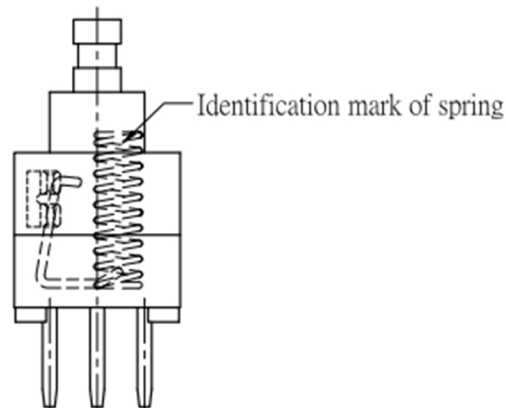

RoHS

CAD GENERATED DRAWING. DON'T CHANGE BY HAND.

REV.	ECN. NO.	APPD.

A'-A'

A'-A' VIEW

SCHEMATIC

P.C.B.LAYOUT

* CRITICAL DIMENSION

7	CAM STICK	1	SUS WIRE	NATURAL
6	TERMINAL	6	BRASS STRIP	Ag COATING
5	CASE	1	PA66	BLACK
4	COVER	1	POM	WHITE
3	SPRING	1	SUS	NATURAL
2	CONTACT	2	PBS	Ag CLAD
1	KNOB	1	POM	BLUE
NO.	PART NAME	Q' TY	MATERIAL	FINSH/COLOR