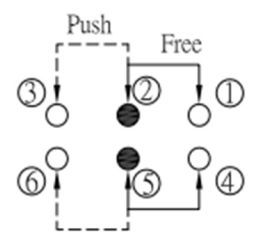

RoHS

CAD GENERATED DRAWING. DON'T CHANGE BY HAND.

REV.	ECN. NO.	APPD.

A'-A'

A'-A' VIEW

SCHEMATIC

P.C.B.LAYOUT

* CRITICAL DIMENSION

7	CAM STICK	1	SUS WIRE	NATURAL
6	TERMINAL	6	BRASS STRIP	Ag COATING
5	CASE	1	PA66	BLACK
4	COVER	1	POM	WHITE
3	SPRING	1	SUS	NATURAL
2	CONTACT	2	PBS	Ag CLAD
1	KNOB	1	POM	BLUE
NO.	PART NAME	Q' TY	MATERIAL	FINSH/COLOR