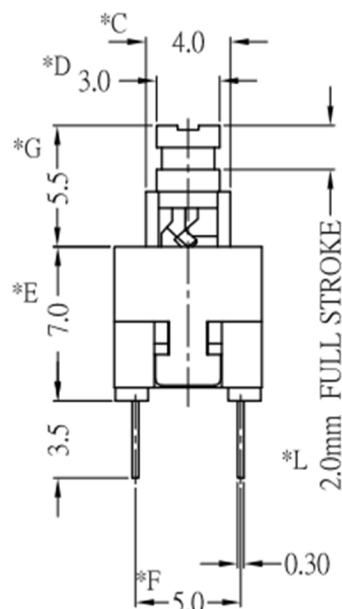

RoHS

CAD GENERATED DRAWING. DON'T CHANGE BY HAND.

REV.	ECN. NO.	APPD.

A'-A'

SCHMATIC

P.C.B.LAYOUT(TOP VIEW)

A'-A' VIEW

*CRITICAL DIMENSION

NO.	PART NAME	Q' TY	MATERIAL	FINSH/COLOR
7				
6	TERMINAL	6	BRASS STRIP	Ag COATING
5	CASE	1	PA66	BLACK
4	COVER	1	POM	WHITE
3	SPRING	1	SUS	NATURAL
2	CONTACT	2	PBS	Ag CLAD
1	KNOB	1	POM	BLUE

X.	± 0.50	X. °	± 2°
.X	± 0.30	.X °	± 1°
.XX	± 0.10	.XX °	± 0.5°
.XXX	± 0.05		

UNITS	mm
MAT'L	/
FINISH	/
Q' TY	/

	深圳市怡远科技有限公司 SHENZHEN YIYUAN TECHNOLOGY CO.,LTD							
	PART NO. YTSPS-22E70NL	TITLE: TACTILE SWITCH						
APPD: ROGER	DWG NO.: YTSPS-22E70NL							
CHKD: ROC	<table border="1"> <tr> <td>SCALE</td> <td>SHEET</td> <td>REV.</td> </tr> <tr> <td>1/1</td> <td>1/1</td> <td>A1</td> </tr> </table>		SCALE	SHEET	REV.	1/1	1/1	A1
SCALE	SHEET	REV.						
1/1	1/1	A1						
DR: BILLY WANG 2020/08/21								