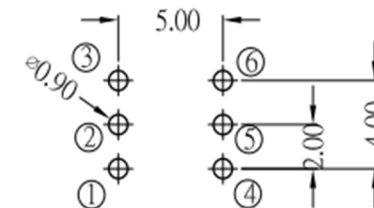

RoHS

CAD GENERATED DRAWING. DON'T CHANGE BY HAND.

REV.	ECN. NO.	APPD.

A'-A'

SCHMATIC

P.C.B.LAYOUT(TOP VIEW)

A'-A' VIEW

*CRITICAL DIMENSION

UNITS	mm
MAT'L	/
FINISH	/
Q' TY	/

	深圳市怡远科技有限公司 SHENZHEN YIYUAN TECHNOLOGY CO.,LTD							
	PART NO. YTSPS-22E70NL	TITLE: TACTILE SWITCH						
APPD: ROGER	DWG NO.: YTSPS-22E70NL							
CHKD: ROC	<table border="1"> <tr> <td>SCALE</td> <td>SHEET</td> <td>REV.</td> </tr> <tr> <td>1/1</td> <td>1/1</td> <td>A1</td> </tr> </table>		SCALE	SHEET	REV.	1/1	1/1	A1
SCALE	SHEET	REV.						
1/1	1/1	A1						
DR: BILLY WANG 2020/08/21								