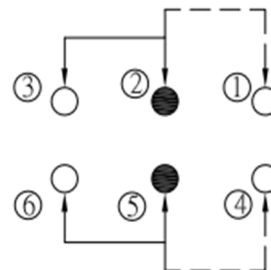

RoHS

CAD GENERATED DRAWING. DON'T CHANGE BY HAND.

REV.	ECN. NO.	APPD.

A'-A'

SCHMATIC

P.C.B.LAYOUT(TOP VIEW)

A'-A' VIEW

*CRITICAL DIMENSION

NO.	PART NAME	Q' TY	MATERIAL	FINSH/COLOR
7				
6	TERMINAL	6	BRASS STRIP	Ag COATING
5	CASE	1	PA66	BLACK
4	COVER	1	POM	WHITE
3	SPRING	1	SUS	NATURAL
2	CONTACT	2	PBS	Ag CLAD
1	KNOB	1	POM	BLUE

X.	± 0.50	X. °	± 2°
.X	± 0.30	.X °	± 1°
.XX	± 0.10	.XX °	± 0.5°
.XXX	± 0.05		

UNITS	mm
MAT'L	/
FINISH	/
Q' TY	/

	深圳市怡远科技有限公司 SHENZHEN YIYUAN TECHNOLOGY CO.,LTD							
	PART NO. YTSPS-22E70NL	TITLE: TACTILE SWITCH						
APPD: ROGER	DWG NO.: YTSPS-22E70NL							
CHKD: ROC	<table border="1"> <tr> <td>SCALE</td> <td>SHEET</td> <td>REV.</td> </tr> <tr> <td>1/1</td> <td>1/1</td> <td>A1</td> </tr> </table>		SCALE	SHEET	REV.	1/1	1/1	A1
SCALE	SHEET	REV.						
1/1	1/1	A1						
DR: BILLY WANG 2020/08/21								