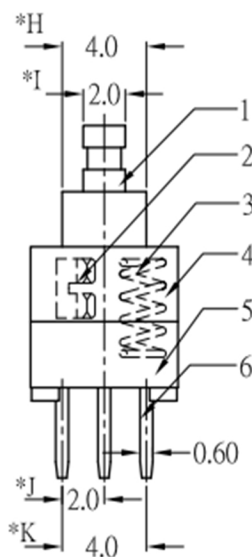

RoHS

CAD GENERATED DRAWING. DON'T CHANGE BY HAND.

REV.	ECN. NO.	APPD.

A'-A'

SCHMATIC

P.C.B.LAYOUT(TOP VIEW)

A'-A' VIEW

*CRITICAL DIMENSION

NO.	PART NAME	Q' TY	MATERIAL	FINSH/COLOR
7				
6	TERMINAL	6	BRASS STRIP	Ag COATING
5	CASE	1	PA66	BLACK
4	COVER	1	POM	WHITE
3	SPRING	1	SUS	NATURAL
2	CONTACT	2	PBS	Ag CLAD
1	KNOB	1	POM	BLUE

X.	± 0.50	X. °	± 2°
.X	± 0.30	.X °	± 1°
.XX	± 0.10	.XX °	± 0.5°
.XXX	± 0.05		

UNITS	mm
MAT'L	/
FINISH	/
Q' TY	/

	深圳市怡远科技有限公司 SHENZHEN YIYUAN TECHNOLOGY CO.,LTD							
	PART NO. YTSPS-22E70NL	TITLE: TACTILE SWITCH						
APPD: ROGER	DWG NO.: YTSPS-22E70NL							
CHKD: ROC	<table border="1"> <tr> <td>SCALE</td> <td>SHEET</td> <td>REV.</td> </tr> <tr> <td>1/1</td> <td>1/1</td> <td>A1</td> </tr> </table>		SCALE	SHEET	REV.	1/1	1/1	A1
SCALE	SHEET	REV.						
1/1	1/1	A1						
DR: BILLY WANG 2020/08/21								