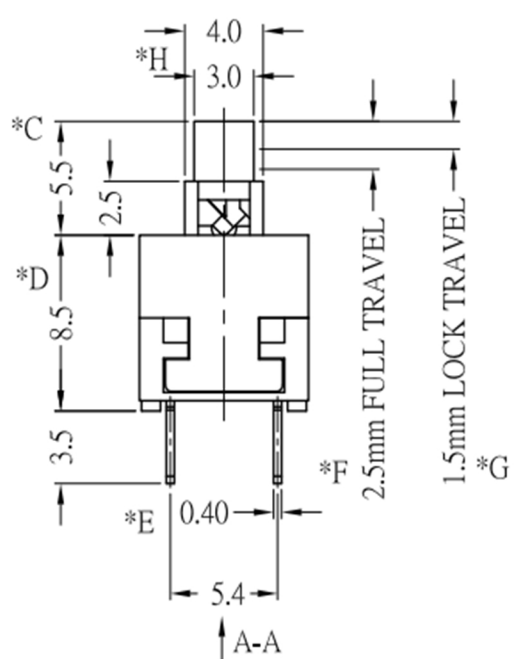

RoHS

CAD GENERATED DRAWING. DON' T CHANGE BY HAND.

REV.	ECN. NO.	APPD.

* CRITICAL DIMENSION

7	CONTACT	2	C2680R-EH	Ag CLAD
6	CAM STICK	1	SUS	NATURAL
5	TERMINAL	6	BRASS STRIP	Ag COATING
4	CASE	1	PBT	BLACK
3	SPRING	1	SUS	NATURAL
2	COVER	1	POM	BLACK
1	KNOB	1	POM	BLACK / WHITE
NO.	PART NAME	Q' TY	MATERIAL	FINSH/COLOR

X.	±0.50	X.°	±2°	UNITS	mm
.X	±0.30	.X°	±1°		
.XX	±0.10	.XX°	±0.5°	MAT'L	/
.XXX	±0.05			FINISH	/
THESE DRAWINGS AND SPECIFICATIONS ARE THE PROPERTY OF YIYUAN TECHNOLOGY CO.,LTD AND SHALL NOT BE REPRODUCED, COPIED OR USED IN ANY MANNER WITHOUT THE PRIOR WRITTEN CONSENT OF YIYUAN TECHNOLOGY CO.,LTD				Q' TY	/

	深圳市怡远科技有限公司 SHENZHEN YIYUAN TECHNOLOGY CO., LTD							
	PART NO. YTSPS-22E85L1	TITLE: TACTILE SWITCH						
APPD: ROGER	DWG NO. : YTSPS-22E85L1							
CHKD: ROC	<table border="1"> <tr> <td>SCALE</td> <td>SHEET</td> <td>REV.</td> </tr> <tr> <td>1/1</td> <td>1/1</td> <td>A1</td> </tr> </table>		SCALE	SHEET	REV.	1/1	1/1	A1
SCALE	SHEET	REV.						
1/1	1/1	A1						
DR: BILLY WANG 2020/08/21								