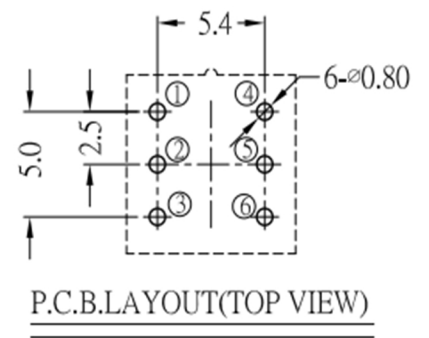

RoHS

CAD GENERATED DRAWING. DON' T CHANGE BY HAND.

REV.	ECN. NO.	APPD.

* CRITICAL DIMENSION

7	CONTACT	2	C2680R-EH	Ag CLAD
6	CAM STICK	1	SUS	NATURAL
5	TERMINAL	6	BRASS STRIP	Ag COATING
4	CASE	1	PBT	BLACK
3	SPRING	1	SUS	NATURAL
2	COVER	1	POM	BLACK
1	KNOB	1	POM	BLACK / WHITE
NO.	PART NAME	Q' TY	MATERIAL	FINSH/COLOR

X.	±0.50	X.°	±2°	UNITS	mm
.X	±0.30	.X°	±1°		
.XX	±0.10	.XX°	±0.5°	MAT'L	/
.XXX	±0.05			FINISH	/
THESE DRAWINGS AND SPECIFICATIONS ARE THE PROPERTY OF YIYUAN TECHNOLOGY CO.,LTD AND SHALL NOT BE REPRODUCED, COPIED OR USED IN ANY MANNER WITHOUT THE PRIOR WRITTEN CONSENT OF YIYUAN TECHNOLOGY CO.,LTD				Q' TY	/

	深圳市怡远科技有限公司 SHENZHEN YIYUAN TECHNOLOGY CO., LTD							
	PART NO. YTSPS-22E85L1	TITLE: TACTILE SWITCH						
APPD: ROGER	DWG NO. : YTSPS-22E85L1							
CHKD: ROC	<table border="1"> <tr> <td>SCALE</td> <td>SHEET</td> <td>REV.</td> </tr> <tr> <td>1/1</td> <td>1/1</td> <td>A1</td> </tr> </table>		SCALE	SHEET	REV.	1/1	1/1	A1
SCALE	SHEET	REV.						
1/1	1/1	A1						
DR: BILLY WANG 2020/08/21								