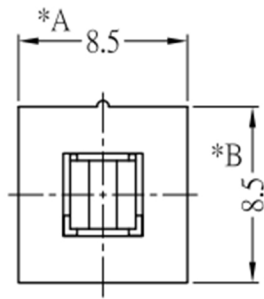

RoHS

CAD GENERATED DRAWING. DON' T CHANGE BY HAND.

REV.	ECN. NO.	APPD.

* CRITICAL DIMENSION

7	CONTACT	2	C2680R-EH	Ag CLAD
6	CAM STICK	1	SUS	NATURAL
5	TERMINAL	6	BRASS STRIP	Ag COATING
4	CASE	1	PBT	BLACK
3	SPRING	1	SUS	NATURAL
2	COVER	1	POM	BLACK
1	KNOB	1	POM	BLACK / WHITE
NO.	PART NAME	Q' TY	MATERIAL	FINSH/COLOR

X.	±0.50	X.°	±2°	UNITS	mm
.X	±0.30	.X°	±1°		
.XX	±0.10	.XX°	±0.5°	MAT'L	/
.XXX	±0.05			FINISH	/
THESE DRAWINGS AND SPECIFICATIONS ARE THE PROPERTY OF YIYUAN TECHNOLOGY CO.,LTD AND SHALL NOT BE REPRODUCED, COPIED OR USED IN ANY MANNER WITHOUT THE PRIOR WRITTEN CONSENT OF YIYUAN TECHNOLOGY CO.,LTD				Q' TY	/

	深圳市怡远科技有限公司 SHENZHEN YIYUAN TECHNOLOGY CO., LTD							
	PART NO. YTSPS-22E85L1	TITLE: TACTILE SWITCH						
APPD: ROGER	DWG NO. : YTSPS-22E85L1							
CHKD: ROC	<table border="1"> <tr> <td>SCALE</td> <td>SHEET</td> <td>REV.</td> </tr> <tr> <td>1/1</td> <td>1/1</td> <td>A1</td> </tr> </table>		SCALE	SHEET	REV.	1/1	1/1	A1
SCALE	SHEET	REV.						
1/1	1/1	A1						
DR: BILLY WANG 2020/08/21								