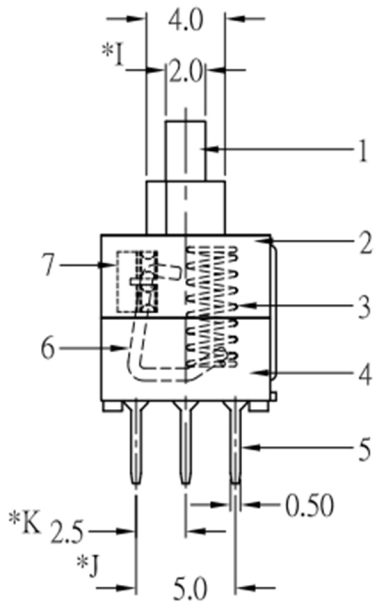

RoHS

CAD GENERATED DRAWING. DON' T CHANGE BY HAND.

REV.	ECN. NO.	APPD.

* CRITICAL DIMENSION

7	CONTACT	2	C2680R-EH	Ag CLAD
6	CAM STICK	1	SUS	NATURAL
5	TERMINAL	6	BRASS STRIP	Ag COATING
4	CASE	1	PBT	BLACK
3	SPRING	1	SUS	NATURAL
2	COVER	1	POM	BLACK
1	KNOB	1	POM	BLACK / WHITE
NO.	PART NAME	Q' TY	MATERIAL	FINSH/COLOR

X.	±0.50	X.°	±2°	UNITS	mm
.X	±0.30	.X°	±1°		
.XX	±0.10	.XX°	±0.5°	MAT'L	/
.XXX	±0.05			FINISH	/
THESE DRAWINGS AND SPECIFICATIONS ARE THE PROPERTY OF YIYUAN TECHNOLOGY CO.,LTD AND SHALL NOT BE REPRODUCED, COPIED OR USED IN ANY MANNER WITHOUT THE PRIOR WRITTEN CONSENT OF YIYUAN TECHNOLOGY CO.,LTD				Q' TY	/

	深圳市怡远科技有限公司 SHENZHEN YIYUAN TECHNOLOGY CO., LTD							
	PART NO. YTSPS-22E85L1	TITLE: TACTILE SWITCH						
APPD: ROGER	DWG NO. : YTSPS-22E85L1							
CHKD: ROC	<table border="1"> <tr> <td>SCALE</td> <td>SHEET</td> <td>REV.</td> </tr> <tr> <td>1/1</td> <td>1/1</td> <td>A1</td> </tr> </table>		SCALE	SHEET	REV.	1/1	1/1	A1
SCALE	SHEET	REV.						
1/1	1/1	A1						
DR: BILLY WANG 2020/08/21								