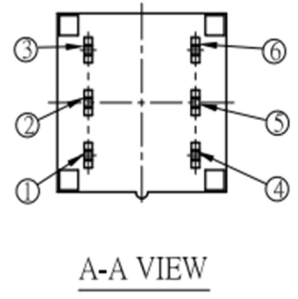

RoHS

CAD GENERATED DRAWING. DON' T CHANGE BY HAND.

REV.	ECN. NO.	APPD.

* CRITICAL DIMENSION

7	CONTACT	2	C2680R-EH	Ag CLAD
6	CAM STICK	1	SUS	NATURAL
5	TERMINAL	6	BRASS STRIP	Ag COATING
4	CASE	1	PBT	BLACK
3	SPRING	1	SUS	NATURAL
2	COVER	1	POM	BLACK
1	KNOB	1	POM	BLACK / WHITE
NO.	PART NAME	Q' TY	MATERIAL	FINSH/COLOR