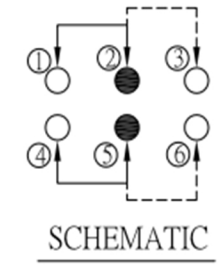

RoHS

CAD GENERATED DRAWING. DON' T CHANGE BY HAND.

REV.	ECN. NO.	APPD.

* CRITICAL DIMENSION

7	CONTACT	2	C2680R-EH	Ag CLAD
6	CAM STICK	1	SUS	NATURAL
5	TERMINAL	6	BRASS STRIP	Ag COATING
4	CASE	1	PBT	BLACK
3	SPRING	1	SUS	NATURAL
2	COVER	1	POM	BLACK
1	KNOB	1	POM	BLACK / WHITE
NO.	PART NAME	Q' TY	MATERIAL	FINSH/COLOR

X.	±0.50	X.°	±2°	UNITS	mm
.X	±0.30	.X°	±1°		
.XX	±0.10	.XX°	±0.5°	MAT'L	/
.XXX	±0.05			FINISH	/
THESE DRAWINGS AND SPECIFICATIONS ARE THE PROPERTY OF YIYUAN TECHNOLOGY CO.,LTD AND SHALL NOT BE REPRODUCED, COPIED OR USED IN ANY MANNER WITHOUT THE PRIOR WRITTEN CONSENT OF YIYUAN TECHNOLOGY CO.,LTD				Q' TY	/

	深圳市怡远科技有限公司 SHENZHEN YIYUAN TECHNOLOGY CO., LTD							
	PART NO. YTSPS-22E85L1	TITLE: TACTILE SWITCH						
APPD: ROGER	DWG NO. : YTSPS-22E85L1							
CHKD: ROC	<table border="1"> <tr> <td>SCALE</td> <td>SHEET</td> <td>REV.</td> </tr> <tr> <td>1/1</td> <td>1/1</td> <td>A1</td> </tr> </table>		SCALE	SHEET	REV.	1/1	1/1	A1
SCALE	SHEET	REV.						
1/1	1/1	A1						
DR: BILLY WANG 2020/08/21								