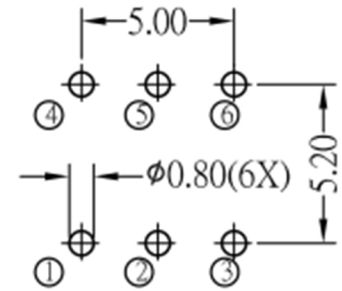

RoHS

CAD GENERATED DRAWING. DON'T CHANGE BY HAND.

REV.	ECN. NO.	APPD.

SCHEMATIC

P.C.B.LAYOUT

* CRITICAL DIMENSION

7	TERMINAL	6	C2680R-EH	Ag COATING
6	CASE	1	PBT	GREY
5	SPRING	1	SUS	NATURAL
4	COVER	1	POM	BLACK
3	CAM STICK	1	SUS	NATURAL
2	CONTACT	2	C5210R-EH	Ag CLAD
1	KNOB	1	POM	BLUE / WHITE
NO.	PART NAME	Q' TY	MATERIAL	FINSH/COLOR

	深圳市怡远科技有限公司 SHENZHEN YIYUAN TECHNOLOGY CO., LTD							
	PART NO. YTSPS-22E85L2	TITLE: TACTILE SWITCH						
APPD: ROGER	DWG NO. : YTSPS-22E85L2							
CHKD: ROC	<table border="1"> <tr> <td>SCALE</td> <td>SHEET</td> <td>REV.</td> </tr> <tr> <td>1/1</td> <td>1/1</td> <td>A1</td> </tr> </table>		SCALE	SHEET	REV.	1/1	1/1	A1
SCALE	SHEET	REV.						
1/1	1/1	A1						
DR: BILLY WANG 2020/08/21								