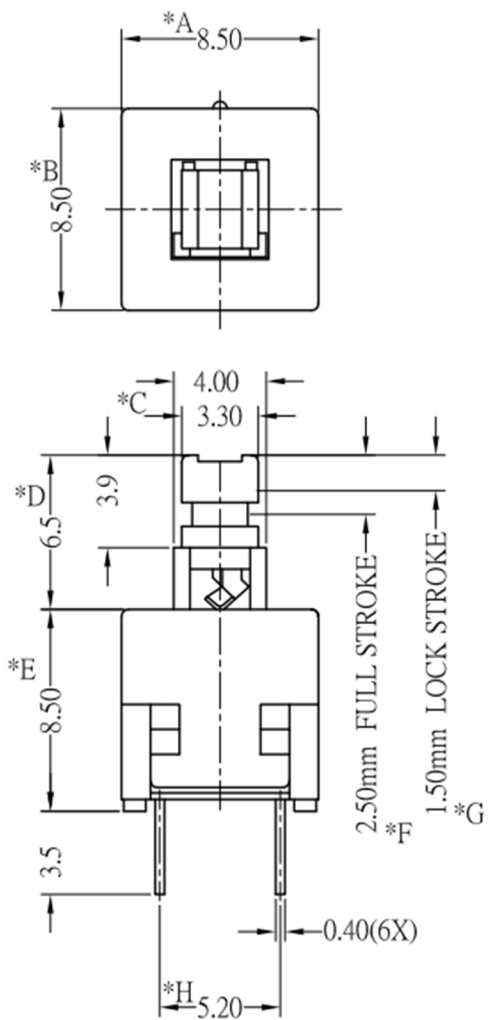

RoHS

CAD GENERATED DRAWING. DON'T CHANGE BY HAND.

REV.	ECN. NO.	APPD.

SCHEMATIC

P.C.B.LAYOUT

* CRITICAL DIMENSION

7	TERMINAL	6	C2680R-EH	Ag COATING
6	CASE	1	PBT	GREY
5	SPRING	1	SUS	NATURAL
4	COVER	1	POM	BLACK
3	CAM STICK	1	SUS	NATURAL
2	CONTACT	2	C5210R-EH	Ag CLAD
1	KNOB	1	POM	BLUE / WHITE
NO.	PART NAME	Q' TY	MATERIAL	FINSH/COLOR

X.	± 0.50	X.°	± 2°	UNITS	mm
.X	± 0.30	.X°	± 1°		
.XX	± 0.10	.XX°	± 0.5°	MAT'L	/
.XXX	± 0.05			FINISH	/
				Q' TY	/

THESE DRAWINGS AND SPECIFICATIONS ARE THE PROPERTY OF YIYUAN TECHNOLOGY CO.,LTD AND SHALL NOT BE REPRODUCED, COPIED OR USED IN ANY MANNER WITHOUT THE PRIOR WRITTEN CONSENT OF YIYUAN TECHNOLOGY CO.,LTD

	深圳市怡远科技有限公司 SHENZHEN YIYUAN TECHNOLOGY CO., LTD							
	PART NO. YTSPS-22E85L2	TITLE: TACTILE SWITCH						
APPD: ROGER	DWG NO. : YTSPS-22E85L2							
CHKD: ROC	<table border="1"> <tr> <td>SCALE</td> <td>SHEET</td> <td>REV.</td> </tr> <tr> <td>1/1</td> <td>1/1</td> <td>A1</td> </tr> </table>		SCALE	SHEET	REV.	1/1	1/1	A1
SCALE	SHEET	REV.						
1/1	1/1	A1						
DR: BILLY WANG 2020/08/21								