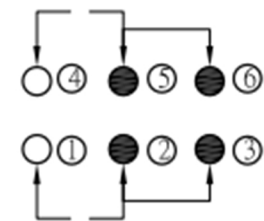

RoHS

CAD GENERATED DRAWING. DON'T CHANGE BY HAND.

REV.	ECN. NO.	APPD.

SCHEMATIC

P.C.B.LAYOUT

* CRITICAL DIMENSION

7	TERMINAL	6	C2680R-EH	Ag COATING
6	CASE	1	PBT	GREY
5	SPRING	1	SUS	NATURAL
4	COVER	1	POM	BLACK
3	CAM STICK	1	SUS	NATURAL
2	CONTACT	2	C5210R-EH	Ag CLAD
1	KNOB	1	POM	BLUE / WHITE
NO.	PART NAME	Q' TY	MATERIAL	FINSH/COLOR

	深圳市怡远科技有限公司 SHENZHEN YIYUAN TECHNOLOGY CO., LTD							
	PART NO. YTSPS-22E85L2	TITLE: TACTILE SWITCH						
APPD: ROGER	DWG NO. : YTSPS-22E85L2							
CHKD: ROC	<table border="1"> <tr> <td>SCALE</td> <td>SHEET</td> <td>REV.</td> </tr> <tr> <td>1/1</td> <td>1/1</td> <td>A1</td> </tr> </table>		SCALE	SHEET	REV.	1/1	1/1	A1
SCALE	SHEET	REV.						
1/1	1/1	A1						
DR: BILLY WANG 2020/08/21								