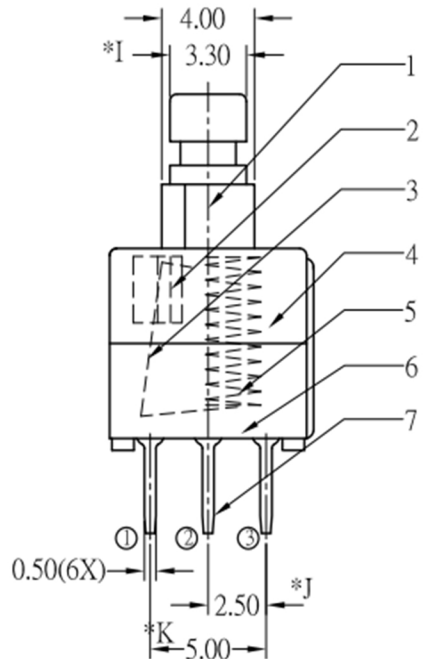

RoHS

CAD GENERATED DRAWING. DON'T CHANGE BY HAND.

REV.	ECN. NO.	APPD.

SCHEMATIC

P.C.B.LAYOUT

* CRITICAL DIMENSION

7	TERMINAL	6	C2680R-EH	Ag COATING
6	CASE	1	PBT	GREY
5	SPRING	1	SUS	NATURAL
4	COVER	1	POM	BLACK
3	CAM STICK	1	SUS	NATURAL
2	CONTACT	2	C5210R-EH	Ag CLAD
1	KNOB	1	POM	BLUE / WHITE
NO.	PART NAME	Q' TY	MATERIAL	FINSH/COLOR

X.	± 0.50	X.°	± 2°	UNITS	mm
.X	± 0.30	.X°	± 1°		
.XX	± 0.10	.XX°	± 0.5°	MAT'L	/
.XXX	± 0.05			FINISH	/
				Q' TY	/

THESE DRAWINGS AND SPECIFICATIONS ARE THE PROPERTY OF YIYUAN TECHNOLOGY CO.,LTD AND SHALL NOT BE REPRODUCED, COPIED OR USED IN ANY MANNER WITHOUT THE PRIOR WRITTEN CONSENT OF YIYUAN TECHNOLOGY CO.,LTD

	深圳市怡远科技有限公司 SHENZHEN YIYUAN TECHNOLOGY CO., LTD							
	PART NO. YTSPS-22E85L2	TITLE: TACTILE SWITCH						
APPD: ROGER	DWG NO. : YTSPS-22E85L2							
CHKD: ROC	<table border="1"> <tr> <td>SCALE</td> <td>SHEET</td> <td>REV.</td> </tr> <tr> <td>1/1</td> <td>1/1</td> <td>A1</td> </tr> </table>		SCALE	SHEET	REV.	1/1	1/1	A1
SCALE	SHEET	REV.						
1/1	1/1	A1						
DR: BILLY WANG 2020/08/21								