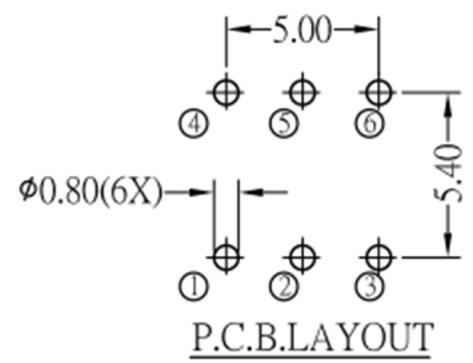

RoHS

CAD GENERATED DRAWING. DON'T CHANGE BY HAND.

REV.	ECN. NO.	APPD.

* CRITICAL DIMENSION

NO.	PART NAME	Q' TY	MATERIAL	FINSH/COLOR
7				
6	TERMINAL	6	C2680R-EH	Ag COATING
5	CASE	1	PBT	BLACK
4	SPRING	1	SUS	NATURAL
3	COVER	1	POM	BLACK
2	CONTACT	2	C5210R-EH	Ag CLAD
1	KNOB	1	POM	YELLOW/BLUE

X.	±0.50	X.°	± 2°	UNITS	mm
.X	±0.30	.X°	± 1°		
.XX	±0.10	.XX°	± 0.5°	MAT'L	/
.XXX	± 0.05			FINISH	/
				Q' TY	/

	深圳市怡远科技有限公司 SHENZHEN YIYUAN TECHNOLOGY CO.,LTD							
	PART NO. YTSPS-22E85NL2	TITLE: TACTILE SWITCH						
APPD: ROGER	DWG NO. : YTSPS-22E85NL2							
CHKD: ROC	<table border="1"> <tr> <td>SCALE</td> <td>SHEET</td> <td>REV.</td> </tr> <tr> <td>1/1</td> <td>1/1</td> <td>A1</td> </tr> </table>		SCALE	SHEET	REV.	1/1	1/1	A1
SCALE	SHEET	REV.						
1/1	1/1	A1						
DR: BILLY WANG 2020/08/21								