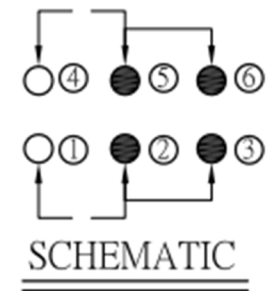

RoHS

CAD GENERATED DRAWING. DON'T CHANGE BY HAND.

REV.	ECN. NO.	APPD.

* CRITICAL DIMENSION

NO.	PART NAME	Q' TY	MATERIAL	FINSH/COLOR
7				
6	TERMINAL	6	C2680R-EH	Ag COATING
5	CASE	1	PBT	BLACK
4	SPRING	1	SUS	NATURAL
3	COVER	1	POM	BLACK
2	CONTACT	2	C5210R-EH	Ag CLAD
1	KNOB	1	POM	YELLOW/BLUE

X.	±0.50	X.°	± 2°	UNITS	mm
.X	±0.30	.X°	± 1°		
.XX	±0.10	.XX°	± 0.5°	MAT'L	/
.XXX	± 0.05			FINISH	/
				Q' TY	/

	深圳市怡远科技有限公司 SHENZHEN YIYUAN TECHNOLOGY CO.,LTD							
	PART NO. YTSPS-22E85NL2	TITLE: TACTILE SWITCH						
APPD: ROGER	DWG NO. : YTSPS-22E85NL2							
CHKD: ROC	<table border="1"> <tr> <td>SCALE</td> <td>SHEET</td> <td>REV.</td> </tr> <tr> <td>1/1</td> <td>1/1</td> <td>A1</td> </tr> </table>		SCALE	SHEET	REV.	1/1	1/1	A1
SCALE	SHEET	REV.						
1/1	1/1	A1						
DR: BILLY WANG 2020/08/21								