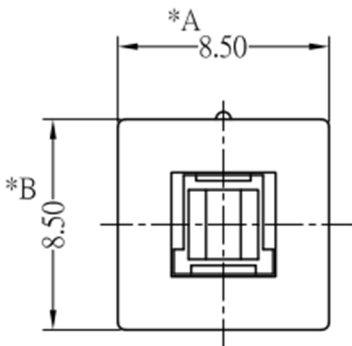

RoHS

CAD GENERATED DRAWING. DON'T CHANGE BY HAND.

REV.	ECN. NO.	APPD.

* CRITICAL DIMENSION

NO.	PART NAME	Q' TY	MATERIAL	FINSH/COLOR
7				
6	TERMINAL	6	C2680R-EH	Ag COATING
5	CASE	1	PBT	BLACK
4	SPRING	1	SUS	NATURAL
3	COVER	1	POM	BLACK
2	CONTACT	2	C5210R-EH	Ag CLAD
1	KNOB	1	POM	YELLOW/BLUE

X.	±0.50	X.°	± 2°	UNITS	mm
.X	±0.30	.X°	± 1°		
.XX	±0.10	.XX°	± 0.5°	MAT'L	/
.XXX	± 0.05			FINISH	/
				Q' TY	/

	深圳市怡远科技有限公司 SHENZHEN YIYUAN TECHNOLOGY CO.,LTD							
	PART NO. YTSPS-22E85NL2	TITLE: TACTILE SWITCH						
APPD: ROGER	DWG NO. : YTSPS-22E85NL2							
CHKD: ROC	<table border="1"> <tr> <td>SCALE</td> <td>SHEET</td> <td>REV.</td> </tr> <tr> <td>1/1</td> <td>1/1</td> <td>A1</td> </tr> </table>		SCALE	SHEET	REV.	1/1	1/1	A1
SCALE	SHEET	REV.						
1/1	1/1	A1						
DR: BILLY WANG 2020/08/21								