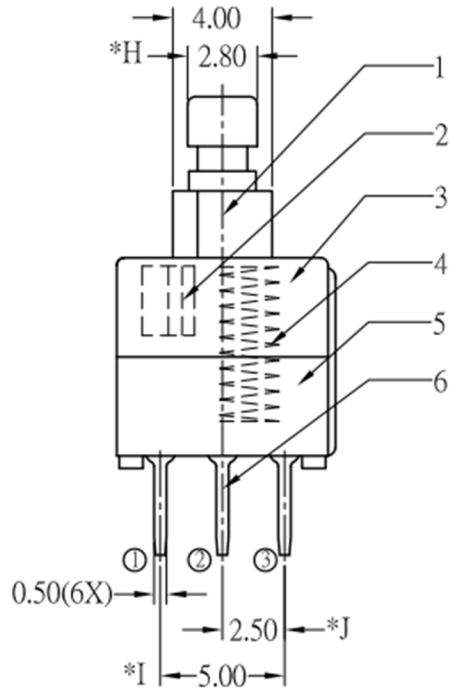

RoHS

CAD GENERATED DRAWING. DON'T CHANGE BY HAND.

REV.	ECN. NO.	APPD.

* CRITICAL DIMENSION

NO.	PART NAME	Q' TY	MATERIAL	FINSH/COLOR
7				
6	TERMINAL	6	C2680R-EH	Ag COATING
5	CASE	1	PBT	BLACK
4	SPRING	1	SUS	NATURAL
3	COVER	1	POM	BLACK
2	CONTACT	2	C5210R-EH	Ag CLAD
1	KNOB	1	POM	YELLOW/BLUE

X.	±0.50	X.°	± 2°	UNITS	mm
.X	±0.30	.X°	± 1°		
.XX	±0.10	.XX°	± 0.5°	MAT'L	/
.XXX	± 0.05			FINISH	/
				Q' TY	/

	深圳市怡远科技有限公司 SHENZHEN YIYUAN TECHNOLOGY CO.,LTD							
	PART NO. YTSPS-22E85NL2	TITLE: TACTILE SWITCH						
APPD: ROGER	DWG NO. : YTSPS-22E85NL2							
CHKD: ROC	<table border="1"> <tr> <td>SCALE</td> <td>SHEET</td> <td>REV.</td> </tr> <tr> <td>1/1</td> <td>1/1</td> <td>A1</td> </tr> </table>		SCALE	SHEET	REV.	1/1	1/1	A1
SCALE	SHEET	REV.						
1/1	1/1	A1						
DR: BILLY WANG 2020/08/21								