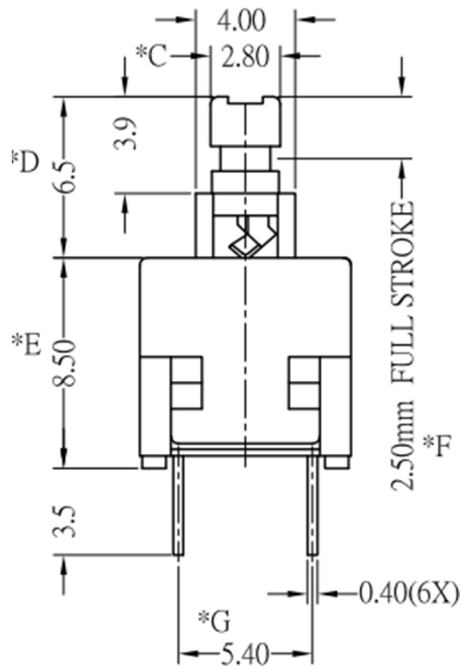

RoHS

CAD GENERATED DRAWING. DON'T CHANGE BY HAND.

REV.	ECN. NO.	APPD.

* CRITICAL DIMENSION

NO.	PART NAME	Q' TY	MATERIAL	FINSH/COLOR
7				
6	TERMINAL	6	C2680R-EH	Ag COATING
5	CASE	1	PBT	BLACK
4	SPRING	1	SUS	NATURAL
3	COVER	1	POM	BLACK
2	CONTACT	2	C5210R-EH	Ag CLAD
1	KNOB	1	POM	YELLOW/BLUE

X.	±0.50	X.°	± 2°	UNITS	mm
.X	±0.30	.X°	± 1°		
.XX	±0.10	.XX°	± 0.5°	MAT'L	/
.XXX	± 0.05			FINISH	/
				Q' TY	/

	深圳市怡远科技有限公司 SHENZHEN YIYUAN TECHNOLOGY CO.,LTD							
	PART NO. YTSPS-22E85NL2	TITLE: TACTILE SWITCH						
APPD: ROGER	DWG NO. : YTSPS-22E85NL2							
CHKD: ROC	<table border="1"> <tr> <td>SCALE</td> <td>SHEET</td> <td>REV.</td> </tr> <tr> <td>1/1</td> <td>1/1</td> <td>A1</td> </tr> </table>		SCALE	SHEET	REV.	1/1	1/1	A1
SCALE	SHEET	REV.						
1/1	1/1	A1						
DR: BILLY WANG 2020/08/21								