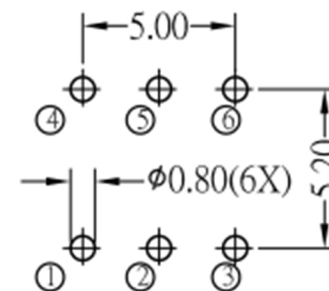

RoHS

CAD GENERATED DRAWING. DON'T CHANGE BY HAND.

REV.	ECN. NO.	APPD.

SCHMATIC

P.C.B.LAYOUT

\* CRITICAL DIMENSION

7				
6	TERMINAL	6	C2680R-EH	Ag COATING
5	CASE	1	PBT	GREY
4	SPRING	1	SUS	NATURAL
3	COVER	1	POM	BLACK
2	CONTACT	2	C5210R-EH	Ag CLAD
1	KNOB	1	POM	WHITE/BLUE
NO.	PART NAME	Q' TY	MATERIAL	FINSH/COLOR

UNITS	mm
MAT'L	/
FINISH	/
Q' TY	/

	深圳市怡远科技有限公司 SHENZHEN YIYUAN TECHNOLOGY CO., LTD								
	PART NO. <b>YTSPS-22E85NL3</b>		TITLE: <b>TACTILE SWITCH</b>						
APPD: ROGER		DWG NO. : <b>YTSPS-22E85NL3</b>							
CHKD: ROC		<table border="1"> <tr> <td>SCALE</td> <td>SHEET</td> <td>REV.</td> </tr> <tr> <td>1/1</td> <td>1/1</td> <td>A1</td> </tr> </table>		SCALE	SHEET	REV.	1/1	1/1	A1
SCALE	SHEET	REV.							
1/1	1/1	A1							
DR: BILLY WANG 2020/08/21									