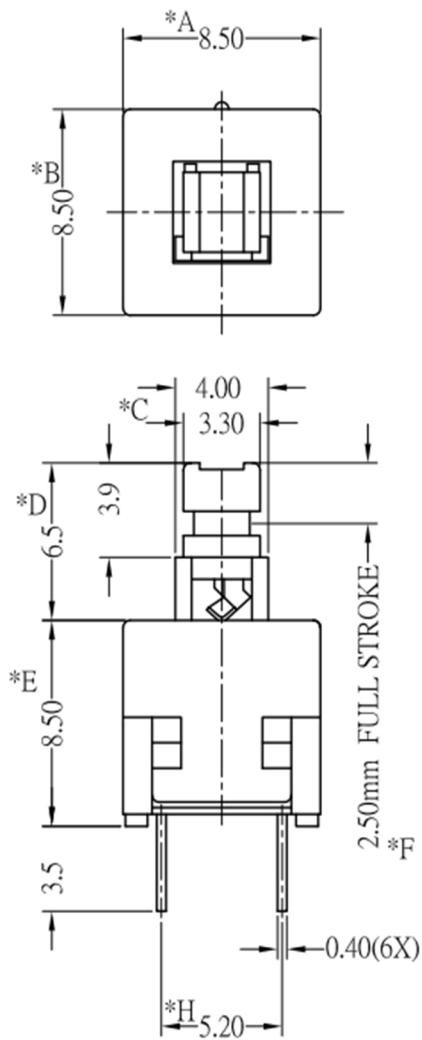

RoHS

CAD GENERATED DRAWING. DON'T CHANGE BY HAND.

REV.	ECN. NO.	APPD.

SCHMATIC

P.C.B.LAYOUT

\* CRITICAL DIMENSION

7				
6	TERMINAL	6	C2680R-EH	Ag COATING
5	CASE	1	PBT	GREY
4	SPRING	1	SUS	NATURAL
3	COVER	1	POM	BLACK
2	CONTACT	2	C5210R-EH	Ag CLAD
1	KNOB	1	POM	WHITE/BLUE
NO.	PART NAME	Q' TY	MATERIAL	FINSH/COLOR

X.	± 0.50	X. °	± 2°
. X	± 0.30	. X °	± 1°
. XX	± 0.10	. XX °	± 0.5°
. XXX	± 0.05		
THESE DRAWINGS AND SPECIFICATIONS ARE THE PROPERTY OF YIYUAN TECHNOLOGY CO.,LTD AND SHALL NOT BE REPRODUCED, COPIED OR USED IN ANY MANNER WITHOUT THE PRIOR WRITTEN CONSENT OF YIYUAN TECHNOLOGY CO.,LTD			

UNITS	mm
MAT'L	/
FINISH	/
Q' TY	/

	深圳市怡远科技有限公司 SHENZHEN YIYUAN TECHNOLOGY CO., LTD								
	PART NO. <b>YTSPS-22E85NL3</b>		TITLE: <b>TACTILE SWITCH</b>						
APPD: ROGER		DWG NO. : <b>YTSPS-22E85NL3</b>							
CHKD: ROC		<table border="1"> <tr> <td>SCALE</td> <td>SHEET</td> <td>REV.</td> </tr> <tr> <td>1/1</td> <td>1/1</td> <td>A1</td> </tr> </table>		SCALE	SHEET	REV.	1/1	1/1	A1
SCALE	SHEET	REV.							
1/1	1/1	A1							
DR: BILLY WANG 2020/08/21									