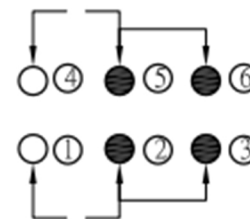

RoHS

CAD GENERATED DRAWING. DON'T CHANGE BY HAND.

REV.	ECN. NO.	APPD.

SCHMATIC

P.C.B.LAYOUT

\* CRITICAL DIMENSION

7				
6	TERMINAL	6	C2680R-EH	Ag COATING
5	CASE	1	PBT	GREY
4	SPRING	1	SUS	NATURAL
3	COVER	1	POM	BLACK
2	CONTACT	2	C5210R-EH	Ag CLAD
1	KNOB	1	POM	WHITE/BLUE
NO.	PART NAME	Q' TY	MATERIAL	FINSH/COLOR

X.	± 0.50	X. °	± 2°
. X	± 0.30	. X °	± 1°
. XX	± 0.10	. XX °	± 0.5°
. XXX	± 0.05		
THESE DRAWINGS AND SPECIFICATIONS ARE THE PROPERTY OF YIYUAN TECHNOLOGY CO.,LTD AND SHALL NOT BE REPRODUCED, COPIED OR USED IN ANY MANNER WITHOUT THE PRIOR WRITTEN CONSENT OF YIYUAN TECHNOLOGY CO.,LTD			

UNITS	mm
MAT'L	/
FINISH	/
Q' TY	/

	深圳市怡远科技有限公司 SHENZHEN YIYUAN TECHNOLOGY CO., LTD								
	PART NO. <b>YTSPS-22E85NL3</b>		TITLE: <b>TACTILE SWITCH</b>						
APPD: ROGER		DWG NO. : <b>YTSPS-22E85NL3</b>							
CHKD: ROC		<table border="1"> <tr> <td>SCALE</td> <td>SHEET</td> <td>REV.</td> </tr> <tr> <td>1/1</td> <td>1/1</td> <td>A1</td> </tr> </table>		SCALE	SHEET	REV.	1/1	1/1	A1
SCALE	SHEET	REV.							
1/1	1/1	A1							
DR: BILLY WANG 2020/08/21									