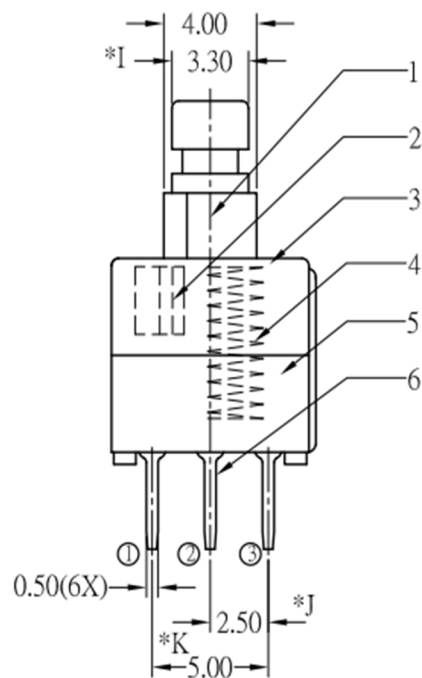

RoHS

CAD GENERATED DRAWING. DON'T CHANGE BY HAND.

REV.	ECN. NO.	APPD.

SCHMATIC

P.C.B.LAYOUT

\* CRITICAL DIMENSION

7				
6	TERMINAL	6	C2680R-EH	Ag COATING
5	CASE	1	PBT	GREY
4	SPRING	1	SUS	NATURAL
3	COVER	1	POM	BLACK
2	CONTACT	2	C5210R-EH	Ag CLAD
1	KNOB	1	POM	WHITE/BLUE
NO.	PART NAME	Q' TY	MATERIAL	FINSH/COLOR

X.	± 0.50	X. °	± 2°
. X	± 0.30	. X °	± 1°
. XX	± 0.10	. XX °	± 0.5°
. XXX	± 0.05		
THESE DRAWINGS AND SPECIFICATIONS ARE THE PROPERTY OF YIYUAN TECHNOLOGY CO.,LTD AND SHALL NOT BE REPRODUCED, COPIED OR USED IN ANY MANNER WITHOUT THE PRIOR WRITTEN CONSENT OF YIYUAN TECHNOLOGY CO.,LTD			

UNITS	mm
MAT'L	/
FINISH	/
Q' TY	/

	深圳市怡远科技有限公司 SHENZHEN YIYUAN TECHNOLOGY CO., LTD								
	PART NO. <b>YTSPS-22E85NL3</b>		TITLE: <b>TACTILE SWITCH</b>						
APPD: ROGER		DWG NO. : <b>YTSPS-22E85NL3</b>							
CHKD: ROC		<table border="1"> <tr> <td>SCALE</td> <td>SHEET</td> <td>REV.</td> </tr> <tr> <td>1/1</td> <td>1/1</td> <td>A1</td> </tr> </table>		SCALE	SHEET	REV.	1/1	1/1	A1
SCALE	SHEET	REV.							
1/1	1/1	A1							
DR: BILLY WANG 2020/08/21									