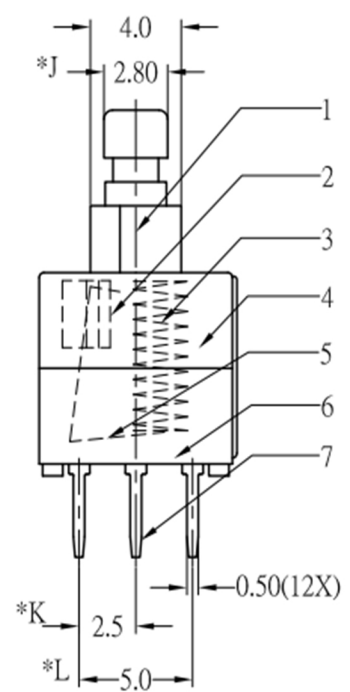

RoHS

CAD GENERATED DRAWING. DON'T CHANGE BY HAND.

REV.	ECN. NO.	APPD.

SCHEMATIC

P.C.B.LAYOUT (BOTTOM VIEW)

7	TERMINAL	12	C2680R-EH	Ag COATING
6	CASE	1	PBT	BLACK
5	CAM STICK	1	SUS	NATURAL
4	COVER	1	PA66	BLACK
3	SPRING	1	SUS	NATURAL
2	CONTACT	4	C5210R-EH	Ag CLAD
1	KNOB	1	POM	BLACK/YELLOW
NO.	PART NAME	Q' TY	MATERIAL	FINISH/COLOR

X.	±0.50	X.°	±2°
.X	±0.30	.X°	±1°
.XX	±0.10	.XX°	±0.5°
.XXX	±0.05		
THESE DRAWINGS AND SPECIFICATIONS ARE THE PROPERTY OF YIYUAN TECHNOLOGY CO.,LTD AND SHALL NOT BE REPRODUCED, COPIED OR USED IN ANY MANNER WITHOUT THE PRIOR WRITTEN CONSENT OF YIYUAN TECHNOLOGY CO.,LTD			
UNITS	mm		
MAT'L	/		
FINISH	/		
Q'TY	/		

	深圳市怡远科技有限公司 SHENZHEN YIYUAN TECHNOLOGY CO., LTD								
	PART NO. YTSPS-42E85L2		TITLE: TACTILE SWITCH						
APPD: ROGER		DWG NO.: YTSPS-42E85L2							
CHKD: ROC		<table border="1"> <tr> <th>SCALE</th> <th>SHEET</th> <th>REV.</th> </tr> <tr> <td>1/1</td> <td>1/1</td> <td>A1</td> </tr> </table>		SCALE	SHEET	REV.	1/1	1/1	A1
SCALE	SHEET	REV.							
1/1	1/1	A1							
DR: BILLY WANG 2020/08/21									