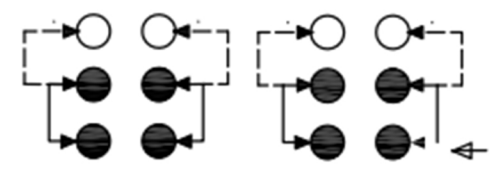

RoHS

CAD GENERATED DRAWING. DON'T CHANGE BY HAND.

REV.	ECN. NO.	APPD.

SCHEMATIC

P.C.B.LAYOUT (BOTTOM VIEW)

7	TERMINAL	12	C2680R-EH	Ag COATING
6	CASE	1	PBT	BLACK
5	CAM STICK	1	SUS	NATURAL
4	COVER	1	PA66	BLACK
3	SPRING	1	SUS	NATURAL
2	CONTACT	4	C5210R-EH	Ag CLAD
1	KNOB	1	POM	BLACK/YELLOW
NO.	PART NAME	Q' TY	MATERIAL	FINISH/COLOR

	深圳市怡远科技有限公司 SHENZHEN YIYUAN TECHNOLOGY CO., LTD								
	PART NO. YTSPS-42E85L2		TITLE: TACTILE SWITCH						
APPD: ROGER		DWG NO.: YTSPS-42E85L2							
CHKD: ROC		<table border="1"> <tr> <th>SCALE</th> <th>SHEET</th> <th>REV.</th> </tr> <tr> <td>1/1</td> <td>1/1</td> <td>A1</td> </tr> </table>		SCALE	SHEET	REV.	1/1	1/1	A1
SCALE	SHEET	REV.							
1/1	1/1	A1							
DR: BILLY WANG 2020/08/21									