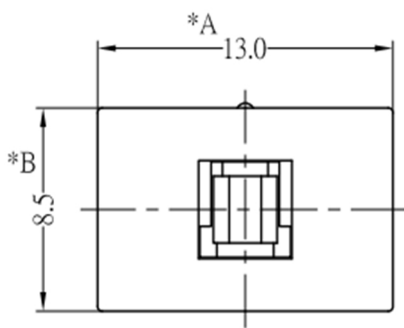

RoHS

CAD GENERATED DRAWING. DON'T CHANGE BY HAND.

REV.	ECN. NO.	APPD.

SCHEMATIC

P.C.B.LAYOUT (BOTTOM VIEW)

7	TERMINAL	12	C2680R-EH	Ag COATING
6	CASE	1	PBT	BLACK
5	CAM STICK	1	SUS	NATURAL
4	COVER	1	PA66	BLACK
3	SPRING	1	SUS	NATURAL
2	CONTACT	4	C5210R-EH	Ag CLAD
1	KNOB	1	POM	BLACK/YELLOW
NO.	PART NAME	Q' TY	MATERIAL	FINISH/COLOR

X.	±0.50	X.°	±2°
.X	±0.30	.X°	±1°
.XX	±0.10	.XX°	±0.5°
.XXX	±0.05		
THESE DRAWINGS AND SPECIFICATIONS ARE THE PROPERTY OF YIYUAN TECHNOLOGY CO.,LTD AND SHALL NOT BE REPRODUCED, COPIED OR USED IN ANY MANNER WITHOUT THE PRIOR WRITTEN CONSENT OF YIYUAN TECHNOLOGY CO.,LTD			
UNITS	mm		
MAT'L	/		
FINISH	/		
Q'TY	/		

	深圳市怡远科技有限公司 SHENZHEN YIYUAN TECHNOLOGY CO., LTD								
	PART NO. YTSPS-42E85L2		TITLE: TACTILE SWITCH						
APPD: ROGER		DWG NO.: YTSPS-42E85L2							
CHKD: ROC		<table border="1"> <tr> <th>SCALE</th> <th>SHEET</th> <th>REV.</th> </tr> <tr> <td>1/1</td> <td>1/1</td> <td>A1</td> </tr> </table>		SCALE	SHEET	REV.	1/1	1/1	A1
SCALE	SHEET	REV.							
1/1	1/1	A1							
DR: BILLY WANG 2020/08/21									