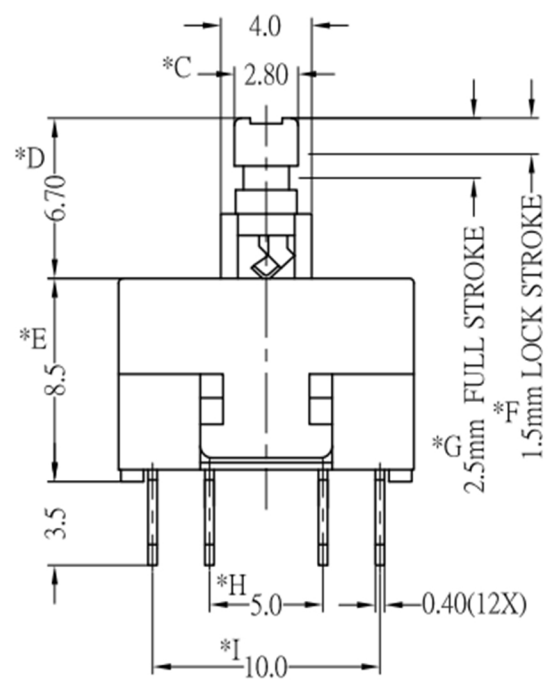

RoHS

CAD GENERATED DRAWING. DON'T CHANGE BY HAND.

REV.	ECN. NO.	APPD.

SCHEMATIC

P.C.B.LAYOUT (BOTTOM VIEW)

7	TERMINAL	12	C2680R-EH	Ag COATING
6	CASE	1	PBT	BLACK
5	CAM STICK	1	SUS	NATURAL
4	COVER	1	PA66	BLACK
3	SPRING	1	SUS	NATURAL
2	CONTACT	4	C5210R-EH	Ag CLAD
1	KNOB	1	POM	BLACK/YELLOW
NO.	PART NAME	Q' TY	MATERIAL	FINISH/COLOR

X.	±0.50	X.°	±2°
.X	±0.30	.X°	±1°
.XX	±0.10	.XX°	±0.5°
.XXX	±0.05		
THESE DRAWINGS AND SPECIFICATIONS ARE THE PROPERTY OF YIYUAN TECHNOLOGY CO.,LTD AND SHALL NOT BE REPRODUCED, COPIED OR USED IN ANY MANNER WITHOUT THE PRIOR WRITTEN CONSENT OF YIYUAN TECHNOLOGY CO.,LTD			
UNITS	mm		
MAT'L	/		
FINISH	/		
Q'TY	/		

	深圳市怡远科技有限公司 SHENZHEN YIYUAN TECHNOLOGY CO., LTD								
	PART NO. YTSPS-42E85L2		TITLE: TACTILE SWITCH						
APPD: ROGER		DWG NO.: YTSPS-42E85L2							
CHKD: ROC		<table border="1"> <tr> <th>SCALE</th> <th>SHEET</th> <th>REV.</th> </tr> <tr> <td>1/1</td> <td>1/1</td> <td>A1</td> </tr> </table>		SCALE	SHEET	REV.	1/1	1/1	A1
SCALE	SHEET	REV.							
1/1	1/1	A1							
DR: BILLY WANG 2020/08/21									