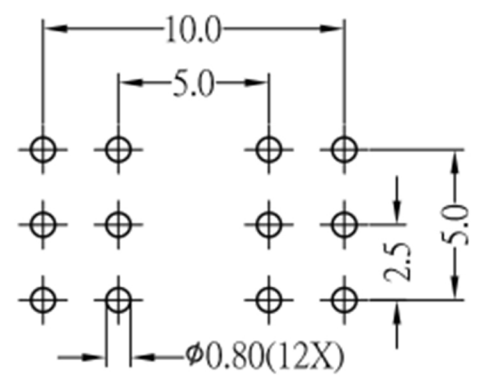

RoHS

CAD GENERATED DRAWING. DON'T CHANGE BY HAND.

REV.	ECN. NO.	APPD.

SCHEMATIC

P.C.B.LAYOUT (BOTTOM VIEW)

7	TERMINAL	12	C2680R-EH	Ag COATING
6	CASE	1	PBT	BLACK
5	CAM STICK	1	SUS	NATURAL
4	COVER	1	PA66	BLACK
3	SPRING	1	SUS	NATURAL
2	CONTACT	4	C5210R-EH	Ag CLAD
1	KNOB	1	POM	BLACK/YELLOW
NO.	PART NAME	Q' TY	MATERIAL	FINISH/COLOR