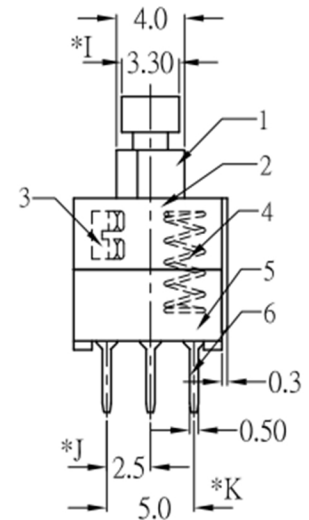

RoHS

CAD GENERATED DRAWING. DON'T CHANGE BY HAND.

REV.	ECN. NO.	APPD.

△ A'-A' VIEW

SCHEMATIC

↑ A'-A'

P.C.B.LAYOUT(TOP VIEW)

* CRITICAL DIMENSION

UNITS	mm
MAT'L	/
FINISH	/
Q' TY	/

	深圳市怡远科技有限公司 SHENZHEN YIYUAN TECHNOLOGY CO.,LTD							
	PART NO. YTSPS-42E85NL	TITLE: TACTILE SWITCH						
APPD: ROGER	DWG NO. : YTSPS-42E85NL							
CHKD: ROC	<table border="1"> <tr> <td>SCALE</td> <td>SHEET</td> <td>REV.</td> </tr> <tr> <td>1/1</td> <td>1/1</td> <td>A1</td> </tr> </table>		SCALE	SHEET	REV.	1/1	1/1	A1
SCALE	SHEET	REV.						
1/1	1/1	A1						
DR: BILLY WANG 2020/08/21								