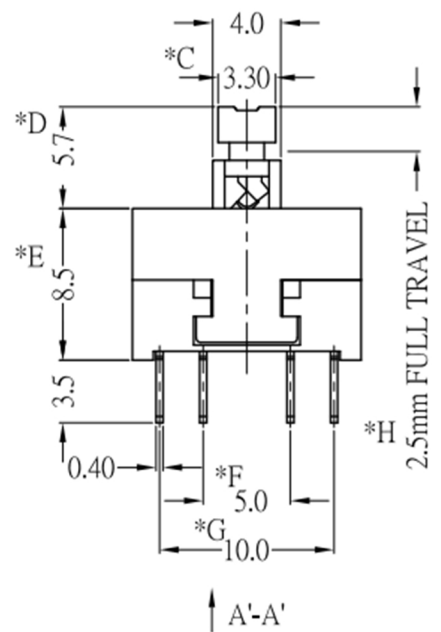

RoHS

CAD GENERATED DRAWING. DON'T CHANGE BY HAND.

REV.	ECN. NO.	APPD.

△ A'-A' VIEW

SCHEMATIC

↑ A'-A'

P.C.B.LAYOUT(TOP VIEW)

* CRITICAL DIMENSION

X.	±0.50	X.°	± 2°
.X	±0.30	.X°	± 1°
.XX	±0.10	.XX°	± 0.5°
.XXX	± 0.05		
THESE DRAWINGS AND SPECIFICATIONS ARE THE PROPERTY OF YIYUAN TECHNOLOGY CO.,LTD AND SHALL NOT BE REPRODUCED, COPIED OR USED IN ANY MANNER WITHOUT THE PRIOR WRITTEN CONSENT OF YIYUAN TECHNOLOGY CO.,LTD			

UNITS	mm
MAT'L	/
FINISH	/
Q' TY	/

	深圳市怡远科技有限公司 SHENZHEN YIYUAN TECHNOLOGY CO.,LTD							
	PART NO. YTSPS-42E85NL	TITLE: TACTILE SWITCH						
APPD: ROGER	DWG NO. : YTSPS-42E85NL							
CHKD: ROC	<table border="1"> <tr> <td>SCALE</td> <td>SHEET</td> <td>REV.</td> </tr> <tr> <td>1/1</td> <td>1/1</td> <td>A1</td> </tr> </table>		SCALE	SHEET	REV.	1/1	1/1	A1
SCALE	SHEET	REV.						
1/1	1/1	A1						
DR: BILLY WANG 2020/08/21								