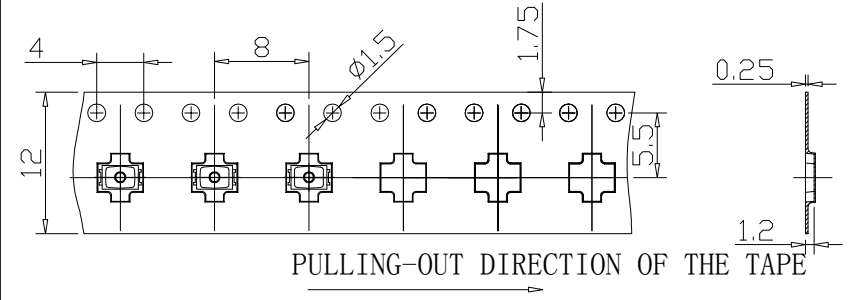

1	KAPTON	PA9T	1	WHITE	TOLERANCES UNLESS OTHERWISE SPECIFIED WITHIN: $1.5\text{mm} \pm 0.1\text{mm}$ OVER: $1.5\text{mm} \pm 0.2\text{mm}$
2	NOB	PA9T	1	BLACK	
3	CONTACT	STAINLESS STEEL	3	Ag-Plate (Silver plated copper base)	
4	TERMINAL	PHOSPHOR BRONZE	2	Ag-Plate (Silver plated nickel base)	
5	CASE	PA9T	1	BLACK	
NO.	PARTS	MATERIALS	Q' TY	FINISH	

TACT SWITCH			MODEL	YTSSKSW033
SCALE	UNIT	SHEET	DWG NO.	
1:1	mm	1 / 1		
CUSTOMER DRAWING			SHENZHEN YIYUAN TECHNOLOGY CO., LTD