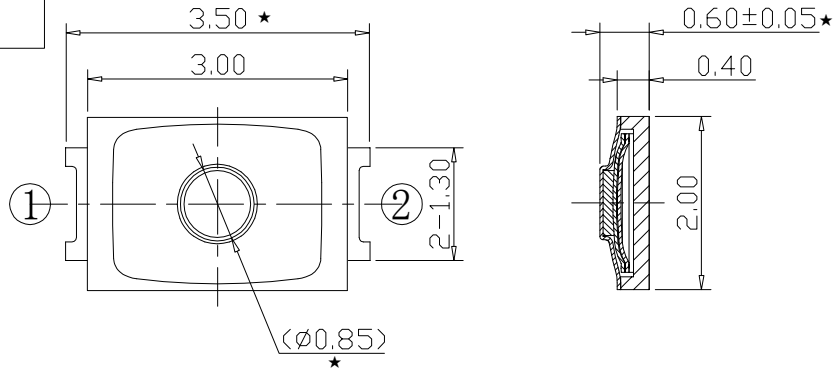

CIRCUIT DIAGRAM

P. C. B. Layout

SPECIFICATION

1. RATING: DC 12V, 50mA Max
2. OPERATING FORCE:  $330 \pm 50$ gf
3. TRAVEL:  $0.15 \pm 0.1$ mm
4. LIFE: 300,000cycles
5. PACKAGE: 10000PCS/REEL.
6. SINGLE: 0.0075g
7. WATERPROOF GRADE : IP67
8. "★"LOGO IS THE KEY SIZE

REV.	DESCRIPTION	DATE	DRAWN	CHECKED	APPROVED
A	NEW DWG	01/19/20	Jack	ROC	Jason

1	KAPTON	PA9T	1	WHITE	TOLERANCES UNLESS OTHERWISE SPECIFIED WITHIN: $1.5\text{mm} \pm 0.1\text{mm}$ OVER: $1.5\text{mm} \pm 0.2\text{mm}$
2	NOB	PA9T	1	BLACK	
3	CONTACT	STAINLESS STEEL	3	Ag-Plate (Silver plated copper base)	
4	TERMINAL	PHOSPHOR BRONZE	2	Ag-Plate (Silver plated nickel base)	
5	CASE	PA9T	1	BLACK	
NO.	PARTS	MATERIALS	Q' TY	FINISH	

TACT SWITCH			MODEL	YTSSKSW033
SCALE	UNIT	SHEET	DWG NO.	
1:1	mm	1 / 1		
CUSTOMER DRAWING			SHENZHEN YIYUAN TECHNOLOGY CO., LTD	