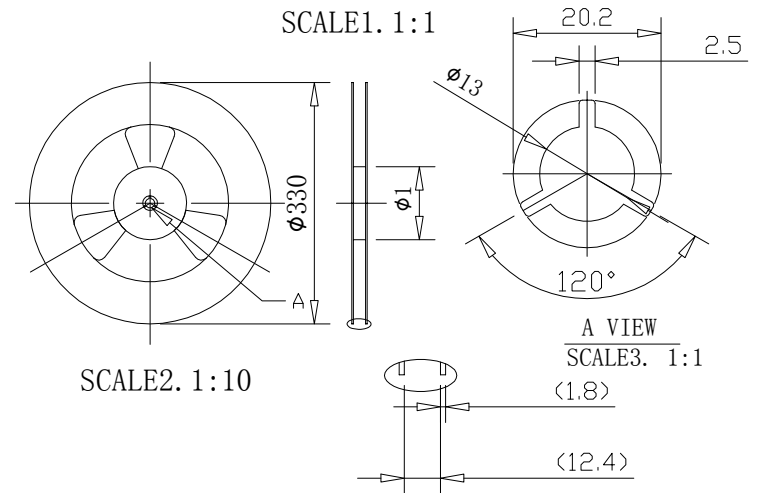

1	KAPTON	PA9T	1	WHITE	TOLERANCES UNLESS OTHERWISE SPECIFIED WITHIN: $1.5\text{mm} \pm 0.1\text{mm}$ OVER: $1.5\text{mm} \pm 0.2\text{mm}$
2	NOB	PA9T	1	BLACK	
3	CONTACT	STAINLESS STEEL	3	Ag-Plate (Silver plated copper base)	
4	TERMINAL	PHOSPHOR BRONZE	2	Ag-Plate (Silver plated nickel base)	
5	CASE	PA9T	1	BLACK	
NO.	PARTS	MATERIALS	Q' TY	FINISH	

TACT SWITCH			MODEL	YTSSKSW033
SCALE	UNIT	SHEET	DWG NO.	
1:1	mm	1 / 1		
CUSTOMER DRAWING			SHENZHEN YIYUAN TECHNOLOGY CO., LTD