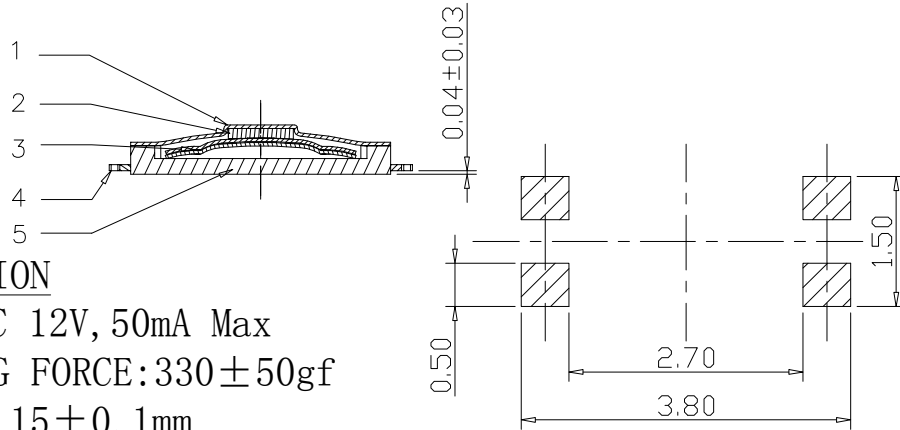

CIRCUIT DIAGRAM

P. C. B. Layout

SPECIFICATION

1. RATING: DC 12V, 50mA Max
2. OPERATING FORCE:  $330 \pm 50$ gf
3. TRAVEL:  $0.15 \pm 0.1$ mm
4. LIFE: 300,000cycles
5. PACKAGE: 10000PCS/REEL.
6. SINGLE: 0.0075g
7. WATERPROOF GRADE : IP67
8. "★"LOGO IS THE KEY SIZE

TACT SWITCH			MODEL	YTSSKSW033
SCALE	UNIT	SHEET	DWG NO.	
1:1	mm	1 / 1		
CUSTOMER DRAWING			SHENZHEN YIYUAN TECHNOLOGY CO., LTD	