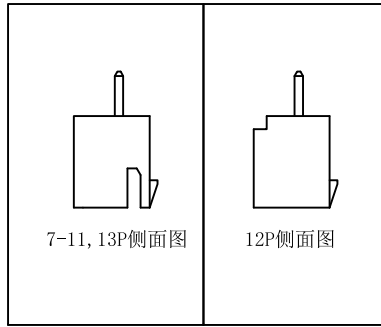

7-13PIN

3-6PIN

2PIN

7-11, 13P侧面图

12P侧面图

■ SPECIFICATIONS

- Voltage rating: 250V AC/DC
- Current rating: 3.0A, AC/DC
- Withstanding Voltage: 1000VAC/minute
- Insulation resistance: 1,000MΩ min
- Temperature range: -40°C to +105°C
- Contact resistance: 20mΩ max

■ WAFER

- Part No: CS-1001-XXA (LOCK)
- Poles: 2-13
- Material: PA66 A63V0 UL 94V-0 .
- Q' TY: 500 pcs/PE Bag

NO	PART NO	DIMENSION (mm)			
	Top entry type	A	B	C	D
2	CS-1001-02A (LOCK)	7.5	6.10	2.50	0.85
3	CS-1001-03A (LOCK)	10.00	8.60	5.00	2.1
4	CS-1001-04A (LOCK)	12.50	11.10	7.50	4.3
5	CS-1001-05A (LOCK)	15.00	13.60	10.00	6.9
6	CS-1001-06A (LOCK)	17.50	16.10	12.50	9.4
7	CS-1001-07A (LOCK)	20.00	18.60	15.00	2
8	CS-1001-08A (LOCK)	22.50	21.10	17.50	2
9	CS-1001-09A (LOCK)	25.00	23.60	20.00	2
10	CS-1001-10A (LOCK)	27.50	26.10	22.50	2
11	CS-1001-11A (LOCK)	30.00	28.60	25.00	2
12	CS-1001-12A (LOCK)	32.50	31.10	27.50	2
13	CS-1001-13A (LOCK)	35.00	33.60	30.00	2