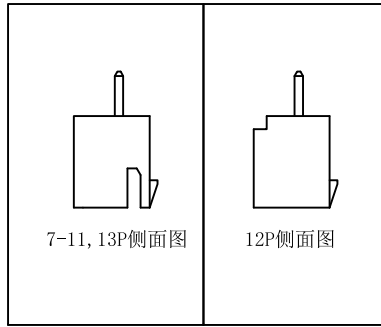

7-13PIN

3-6PIN

2PIN

■ SPECIFICATIONS

- Voltage rating: 250V AC/DC
- Current rating: 3.0A, AC/DC
- Withstanding Voltage: 1000VAC/minute
- Insulation resistance: 1,000MΩ min
- Temperature range: -40°C to +105°C
- Contact resistance: 20mΩ max

■ WAFER

- Part No: CS-1001-XXA (LOCK)
- Poles: 2-13
- Material: PA66 A63V0 UL 94V-0 .
- Q' TY: 500 pcs/PE Bag

NO	PART NO	DIMENSION (mm)			
	Top entry type	A	B	C	D
2	CS-1001-02A (LOCK)	7.5	6.10	2.50	0.85
3	CS-1001-03A (LOCK)	10.00	8.60	5.00	2.1
4	CS-1001-04A (LOCK)	12.50	11.10	7.50	4.3
5	CS-1001-05A (LOCK)	15.00	13.60	10.00	6.9
6	CS-1001-06A (LOCK)	17.50	16.10	12.50	9.4
7	CS-1001-07A (LOCK)	20.00	18.60	15.00	2
8	CS-1001-08A (LOCK)	22.50	21.10	17.50	2
9	CS-1001-09A (LOCK)	25.00	23.60	20.00	2
10	CS-1001-10A (LOCK)	27.50	26.10	22.50	2
11	CS-1001-11A (LOCK)	30.00	28.60	25.00	2
12	CS-1001-12A (LOCK)	32.50	31.10	27.50	2
13	CS-1001-13A (LOCK)	35.00	33.60	30.00	2