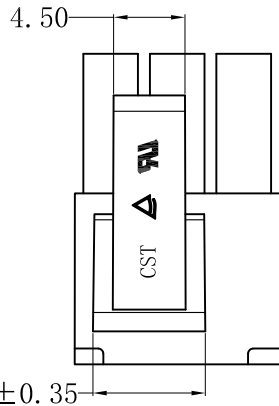

CS-1149-06EV2L (0015)

CS-1149-06EV2L (0015)+02BV2L (0015) 组合图

■ SPECIFICATIONS

- Voltage rating: 250V AC,DC
- Current rating: 7A-9A, AC,DC
- Withstanding voltage: 1500V AC/minute
- Insulation resistance:1000MΩ min
- Temperature range:-40°C to +105°C
- Contact resistance:20mΩ max

■ HOUSING

- Part No. :CS-1149-06EV2L (0015)
  CS-1149-02BV2L (0015)
- Poles:06+02
- Material:Nylon 66, UL94V-2, 蓝色0015
- Color:Blue
- Q' TY:1000 pcs/bag