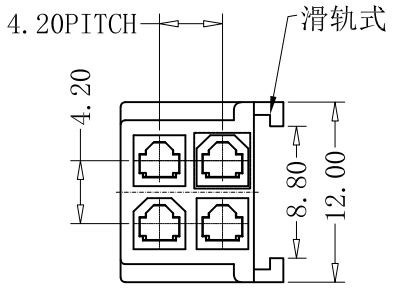

1 2 3 4 5 6 7 8

A

B

C

D

E

■ SPECIFICATIONS

- Poles:20
- Voltage rating: 250V AC,DC
- Current rating: 7A, AC, DC
- Withstanding voltage: 1500V AC/minute
- Insulation resistance:1000MΩ min
- Temperature range:-40°C to +105°C
- Contact resistance:20mΩ max

■ HOUSING

- Poles:20+4
- Material:Nylon 66, UL94V-0
- Q' TY: 500 , 1000 pcs/bag

● Part No. :CS-1149-20 E V0 W (0120)

本圖紙知識產權及版權由巧盛企業有限公司所有,未經書面許可不准擅自傳閱、复制和修改。本公司保留法律追究的权力。

SORT	HOUSING	PART NO.	CS-1149-20EV0W (0120) +04EV0W (0120)			MATERIAL	UNIT	mm	SHEET 1 OF 3		
VERSION	B/1	DESIGNER	WENCHANG LI	X. X	±0.40	COLOUR	SCALE	1:1	▲	REVISE	REVISE DATE
FRAME	ENGINEER DEPARTMENT	DRAW BY	WENCHANG LI	X. XX	±0.30	PROJECTION	QUANTITY		▲	10.8±0.1改 10.8±0.2	2023-04-07
DRAWING NO.	CST-H01149E	CHECK BY	PEIZHU YAO	X. XXX	±0.10	CST 深圳市永丰盈电子有限公司 ShenZhenYongFengYing ELEELECTRONICS CO.,LTD.			▲		
DATE	2023-04-07	APPROVE	CUI MIN	X. XXXX	±0.05				▲		