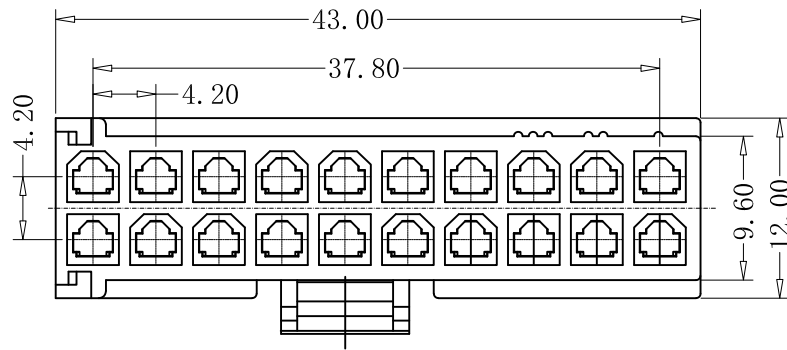

1 2 3 4 5 6 7 8

A

B

C

D

E

■ SPECIFICATIONS

- Poles:20
- Voltage rating: 250V AC,DC
- Current rating: 7A, AC, DC
- Withstanding voltage: 1500V AC/minute
- Insulation resistance:1000MΩ min
- Temperature range:-40°C to +105°C
- Contact resistance:20mΩ max

■ HOUSING

- Poles:20+4
- Material:Nylon 66, UL94V-0
- Q' TY: 500 , 1000 pcs/bag

● Part No. :CS-1149-20 E V0 W (0120)

本圖紙知識產權及版權由巧盛企業有限公司所有,未經書面許可不准擅自傳閱、复制和修改。本公司保留法律追究的权力。

SORT	HOUSING	PART NO.	CS-1149-20EV0W (0120) +04EV0W (0120)			MATERIAL	UNIT	mm	SHEET 1 OF 3		
VERSION	B/1	DESIGNER	WENCHANG LI	X. X	±0.40	COLOUR	SCALE	1:1	▲	REVISE	REVISE DATE
FRAME	ENGINEER DEPARTMENT	DRAW BY	WENCHANG LI	X. XX	±0.30	PROJECTION	QUANTITY		▲	10.8±0.1改 10.8±0.2	2023-04-07
DRAWING NO.	CST-H01149E	CHECK BY	PEIZHU YAO	X. XXX	±0.10	CST 深圳市永丰盈电子有限公司 ShenZhenYongFengYing ELEELECTRONICS CO.,LTD.			▲		
DATE	2023-04-07	APPROVE	CUI MIN	X. XXXX	±0.05				▲		