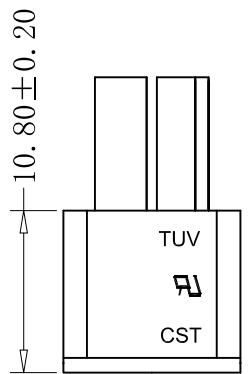

1 2 3 4 5 6 7 8

A

B

C

D

E

■ SPECIFICATIONS

- Poles:20
- Voltage rating: 250V AC,DC
- Current rating: 7A, AC, DC
- Withstanding voltage: 1500V AC/minute
- Insulation resistance:1000MΩ min
- Temperature range:-40°C to +105°C
- Contact resistance:20mΩ max

■ HOUSING

- Poles:20+4
- Material:Nylon 66, UL94V-0
- Q' TY: 500 , 1000 pcs/bag

● Part No. :CS-1149-20 E V0 W (0120)

本圖紙知識產權及版權由巧盛企業有限公司所有,未經書面許可不准擅自傳閱、复制和修改。本公司保留法律追究的权力。

SORT	HOUSING	PART NO.	CS-1149-20EV0W (0120) +04EV0W (0120)			MATERIAL	UNIT	mm	SHEET 1 OF 3		
VERSION	B/1	DESIGNER	WENCHANG LI	X. X	±0.40	COLOUR	SCALE	1:1	▲	REVISE	REVISE DATE
FRAME	ENGINEER DEPARTMENT	DRAW BY	WENCHANG LI	X. XX	±0.30	PROJECTION	QUANTITY		▲	10.8±0.1改 10.8±0.2	2023-04-07
DRAWING NO.	CST-H01149E	CHECK BY	PEIZHU YAO	X. XXX	±0.10	CST 深圳市永丰盈电子有限公司 ShenZhenYongFengYing ELEELECTRONICS CO.,LTD.			▲		
DATE	2023-04-07	APPROVE	CUI MIN	X. XXXX	±0.05				▲		