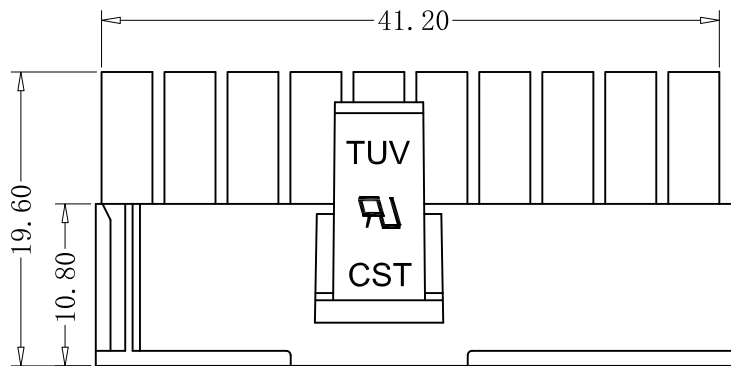

1 2 3 4 5 6 7 8

A

B

C

D

E

■ SPECIFICATIONS

- Poles:20
- Voltage rating: 250V AC,DC
- Current rating: 7A, AC, DC
- Withstanding voltage: 1500V AC/minute
- Insulation resistance:1000MΩ min
- Temperature range:-40°C to +105°C
- Contact resistance:20mΩ max

■ HOUSING

- Poles:20+4
- Material:Nylon 66, UL94V-0
- Q' TY: 500 , 1000 pcs/bag

● Part No. :CS-1149-20 E V0 W (0120)

本圖紙知識產權及版權由巧盛企業有限公司所有,未經書面許可不准擅自傳閱、复制和修改。本公司保留法律追究的权力。

SORT	HOUSING	PART NO.	CS-1149-20EV0W (0120) +04EV0W (0120)			MATERIAL	UNIT	mm	SHEET 1 OF 3		
VERSION	B/1	DESIGNER	WENCHANG LI	X. X	±0.40	COLOUR	SCALE	1:1	▲	REVISE	REVISE DATE
FRAME	ENGINEER DEPARTMENT	DRAW BY	WENCHANG LI	X. XX	±0.30	PROJECTION	QUANTITY		▲	10.8±0.1改 10.8±0.2	2023-04-07
DRAWING NO.	CST-H01149E	CHECK BY	PEIZHU YAO	X. XXX	±0.10	CST 深圳市永丰盈电子有限公司 ShenZhenYongFengYing ELEELECTRONICS CO.,LTD.			▲		
DATE	2023-04-07	APPROVE	CUI MIN	X. XXXX	±0.05				▲		