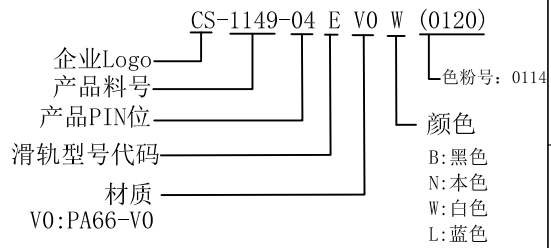

1 2 3 4 5 6 7 8

A

B

C

D

E

■ SPECIFICATIONS

- Poles:20
- Voltage rating: 250V AC,DC
- Current rating: 7A, AC, DC
- Withstanding voltage: 1500V AC/minute
- Insulation resistance:1000MΩ min
- Temperature range:-40°C to +105°C
- Contact resistance:20mΩ max

■ HOUSING

- Poles:20+4
- Material:Nylon 66, UL94V-0
- Q' TY: 500 , 1000 pcs/bag

● Part No. :CS-1149-20 E V0 W (0120)

本圖紙知識產權及版權由巧盛企業有限公司所有,未經書面許可不准擅自傳閱、复制和修改。本公司保留法律追究的权力。

SORT	HOUSING	PART NO.	CS-1149-20EV0W (0120) +04EV0W (0120)			MATERIAL	UNIT	mm	SHEET 1 OF 3		
VERSION	B/1	DESIGNER	WENCHANG LI	X. X	±0.40	COLOUR	SCALE	1:1	▲	REVISE	REVISE DATE
FRAME	ENGINEER DEPARTMENT	DRAW BY	WENCHANG LI	X. XX	±0.30	PROJECTION	QUANTITY		▲	10.8±0.1改 10.8±0.2	2023-04-07
DRAWING NO.	CST-H01149E	CHECK BY	PEIZHU YAO	X. XXX	±0.10	CST 深圳市永丰盈电子有限公司 ShenZhenYongFengYing ELEELECTRONICS CO.,LTD.			▲		
DATE	2023-04-07	APPROVE	CUI MIN	X. XXXX	±0.05				▲		