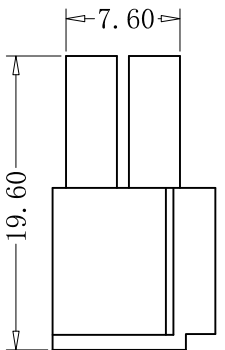

1 2 3 4 5 6 7 8

A

B

C

D

E

■ SPECIFICATIONS

- Poles:20
- Voltage rating: 250V AC,DC
- Current rating: 7A, AC, DC
- Withstanding voltage: 1500V AC/minute
- Insulation resistance:1000MΩ min
- Temperature range:-40°C to +105°C
- Contact resistance:20mΩ max

■ HOUSING

- Poles:20+4
- Material:Nylon 66, UL94V-0
- Q' TY: 500 , 1000 pcs/bag

● Part No. :CS-1149-20 E V0 W (0120)

本圖紙知識產權及版權由巧盛企業有限公司所有,未經書面許可不准擅自傳閱、复制和修改。本公司保留法律追究的权力。

SORT	HOUSING	PART NO.	CS-1149-20EV0W (0120) +04EV0W (0120)			MATERIAL	UNIT	mm	SHEET 1 OF 3		
VERSION	B/1	DESIGNER	WENCHANG LI	X. X	±0.40	COLOUR	SCALE	1:1	▲	REVISE	REVISE DATE
FRAME	ENGINEER DEPARTMENT	DRAW BY	WENCHANG LI	X. XX	±0.30	PROJECTION	QUANTITY		▲	10.8±0.1改 10.8±0.2	2023-04-07
DRAWING NO.	CST-H01149E	CHECK BY	PEIZHU YAO	X. XXX	±0.10	CST 深圳市永丰盈电子有限公司 ShenZhenYongFengYing ELEELECTRONICS CO.,LTD.			▲		
DATE	2023-04-07	APPROVE	CUI MIN	X. XXXX	±0.05				▲		