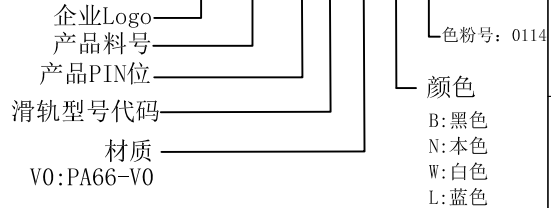

1 2 3 4 5 6 7 8

A

B

C

D

E

■ SPECIFICATIONS

- Poles:20
- Voltage rating: 250V AC,DC
- Current rating: 7A, AC, DC
- Withstanding voltage: 1500V AC/minute
- Insulation resistance:1000MΩ min
- Temperature range:-40°C to +105°C
- Contact resistance:20mΩ max

■ HOUSING

- Poles:20+4
- Material:Nylon 66, UL94V-0
- Q' TY: 500 , 1000 pcs/bag

● Part No. :CS-1149-20 E V0 W (0120)

本圖紙知識產權及版權由巧盛企業有限公司所有,未經書面許可不准擅自傳閱、复制和修改。本公司保留法律追究的权力。

SORT	HOUSING	PART NO.	CS-1149-20EV0W (0120) +04EV0W (0120)			MATERIAL	UNIT	mm	SHEET 1 OF 3		
VERSION	B/1	DESIGNER	WENCHANG LI	X. X	±0.40	COLOUR	SCALE	1:1	▲	REVISE	REVISE DATE
FRAME	ENGINEER DEPARTMENT	DRAW BY	WENCHANG LI	X. XX	±0.30	PROJECTION	QUANTITY		▲	10.8±0.1改 10.8±0.2	2023-04-07
DRAWING NO.	CST-H01149E	CHECK BY	PEIZHU YAO	X. XXX	±0.10	CST 深圳市永丰盈电子有限公司 ShenZhenYongFengYing ELEELECTRONICS CO.,LTD.			▲		
DATE	2023-04-07	APPROVE	CUI MIN	X. XXXX	±0.05				▲		