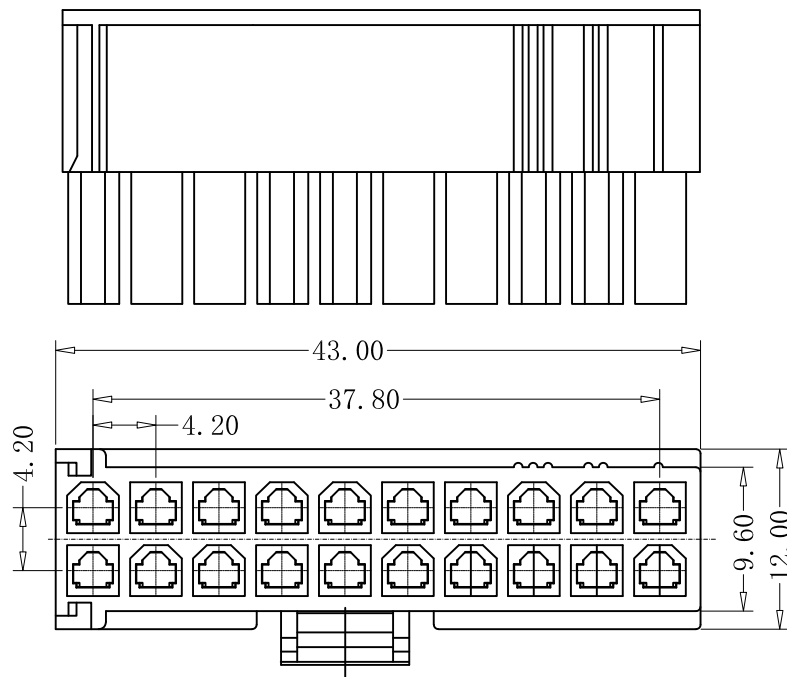

■ SPECIFICATIONS

- Poles:20
- Voltage rating: 250V AC,DC
- Current rating: 7A, AC, DC
- Withstanding voltage: 1500V AC/minute
- Insulation resistance:1000MΩ min
- Temperature range:-40°C to +105°C
- Contact resistance:20mΩ max

■ HOUSING

- Part No. :CS-1149-20 E V0 W+04 E V0 W

- Poles:20+4
- Material:Nylon 66, UL94V-0
- Q' TY: 500 , 1000 pcs/bag

本圖紙知識產權及版權由巧盛企業有限公司所有,未經書面許可不准擅自傳閱、复制和修改。本公司保留法律追究的权力。

SORT	HOUSING	PART NO.	CS-1149-20EVOW+04EVOW			MATERIAL	UNIT	mm	SHEET 1 OF 3		
VERSION	B/1	DESIGNER	WENCHANG LI	X. X	±0.40	COLOUR	SCALE	1:1	▲	REVISE	REVISE DATE
FRAME	ENGINEER DEPARTMENT	DRAW BY	WENCHANG LI	X. XX	±0.30	PROJECTION	QUANTITY	▲	10.8±0.1改 10.8±0.2	2023-04-07	▲
DRAWING NO.	CST-H01149E	CHECK BY	PEIZHU YAO	X. XXX	±0.10	CST 深圳市永丰盈电子有限公司 ShenZhenYongFengYing ELEELECTRONICS CO.,LTD.	▲				
DATE	2023-04-07	APPROVE	CUI MIN	X. XXXX	±0.05		▲				