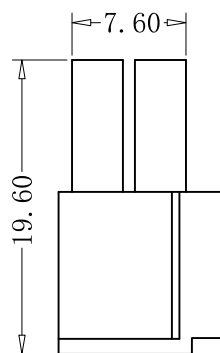

■ SPECIFICATIONS

- Poles:20
- Voltage rating: 250V AC,DC
- Current rating: 7A, AC, DC
- Withstanding voltage: 1500V AC/minute
- Insulation resistance:1000MΩ min
- Temperature range:-40°C to +105°C
- Contact resistance:20mΩ max

■ HOUSING

- Part No. :CS-1149-20 E V0 W+04 E V0 W

- Poles:20+4
- Material:Nylon 66, UL94V-0
- Q' TY: 500 , 1000 pcs/bag

本圖紙知識產權及版權由巧盛企業有限公司所有,未經書面許可不准擅自傳閱、复制和修改。本公司保留法律追究的权力。

SORT	HOUSING	PART NO.	CS-1149-20EVOW+04EVOW			MATERIAL	UNIT	mm	SHEET 1 OF 3		
VERSION	B/1	DESIGNER	WENCHANG LI	X. X	±0.40	COLOUR	SCALE	1:1	▲	REVISE	REVISE DATE
FRAME	ENGINEER DEPARTMENT	DRAW BY	WENCHANG LI	X. XX	±0.30	PROJECTION	QUANTITY	▲	10.8±0.1改 10.8±0.2	2023-04-07	▲
DRAWING NO.	CST-H01149E	CHECK BY	PEIZHU YAO	X. XXX	±0.10	CST 深圳市永丰盈电子有限公司 ShenZhenYongFengYing ELEELECTRONICS CO.,LTD.	▲				
DATE	2023-04-07	APPROVE	CUI MIN	X. XXXX	±0.05		▲				