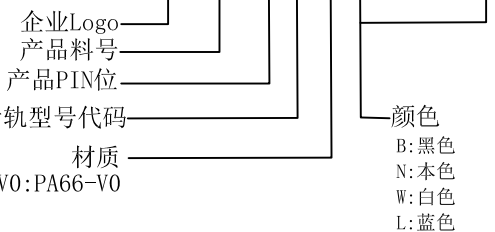

■ SPECIFICATIONS

- Poles:20
- Voltage rating: 250V AC,DC
- Current rating: 7A, AC, DC
- Withstanding voltage: 1500V AC/minute
- Insulation resistance:1000MΩ min
- Temperature range:-40°C to +105°C
- Contact resistance:20mΩ max

■ HOUSING

- Part No. :CS-1149-20 E V0 W+04 E V0 W

- Poles:20+4
- Material:Nylon 66, UL94V-0
- Q' TY: 500 , 1000 pcs/bag

本圖紙知識產權及版權由巧盛企業有限公司所有,未經書面許可不准擅自傳閱、复制和修改。本公司保留法律追究的权力。

SORT	HOUSING	PART NO.	CS-1149-20EVOW+04EVOW			MATERIAL	UNIT	mm	SHEET 1 OF 3		
VERSION	B/1	DESIGNER	WENCHANG LI	X. X	±0.40	COLOUR	SCALE	1:1	▲	REVISE	REVISE DATE
FRAME	ENGINEER DEPARTMENT	DRAW BY	WENCHANG LI	X. XX	±0.30	PROJECTION	QUANTITY	▲	10.8±0.1改 10.8±0.2	2023-04-07	▲
DRAWING NO.	CST-H01149E	CHECK BY	PEIZHU YAO	X. XXX	±0.10	CST 深圳市永丰盈电子有限公司 ShenZhenYongFengYing ELEELECTRONICS CO.,LTD.	▲				
DATE	2023-04-07	APPROVE	CUI MIN	X. XXXX	±0.05		▲				