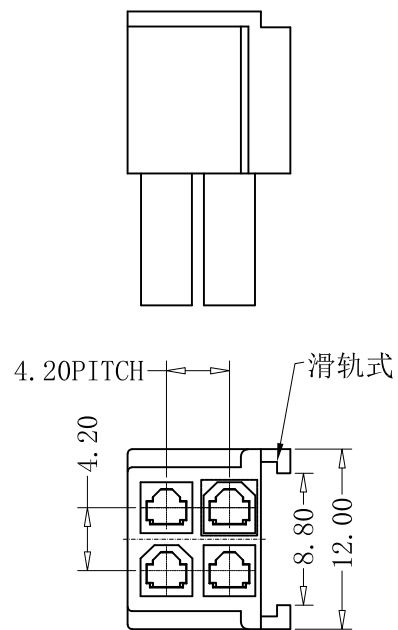

■ SPECIFICATIONS

- Poles:20
- Voltage rating: 250V AC,DC
- Current rating: 7A, AC, DC
- Withstanding voltage: 1500V AC/minute
- Insulation resistance:1000MΩ min
- Temperature range:-40°C to +105°C
- Contact resistance:20mΩ max

■ HOUSING

- Part No. :CS-1149-20 E V0 W+04 E V0 W

- Poles:20+4
- Material:Nylon 66, UL94V-0
- Q' TY: 500 , 1000 pcs/bag

本圖紙知識產權及版權由巧盛企業有限公司所有,未經書面許可不准擅自傳閱、复制和修改。本公司保留法律追究的权力。

SORT	HOUSING	PART NO.	CS-1149-20EVOW+04EVOW			MATERIAL	UNIT	mm	SHEET 1 OF 3		
VERSION	B/1	DESIGNER	WENCHANG LI	X. X	±0.40	COLOUR	SCALE	1:1	▲	REVISE	REVISE DATE
FRAME	ENGINEER DEPARTMENT	DRAW BY	WENCHANG LI	X. XX	±0.30	PROJECTION	QUANTITY	▲	10.8±0.1改 10.8±0.2	2023-04-07	▲
DRAWING NO.	CST-H01149E	CHECK BY	PEIZHU YAO	X. XXX	±0.10	CST 深圳市永丰盈电子有限公司 ShenZhenYongFengYing ELEELECTRONICS CO.,LTD.	▲				
DATE	2023-04-07	APPROVE	CUI MIN	X. XXXX	±0.05		▲				