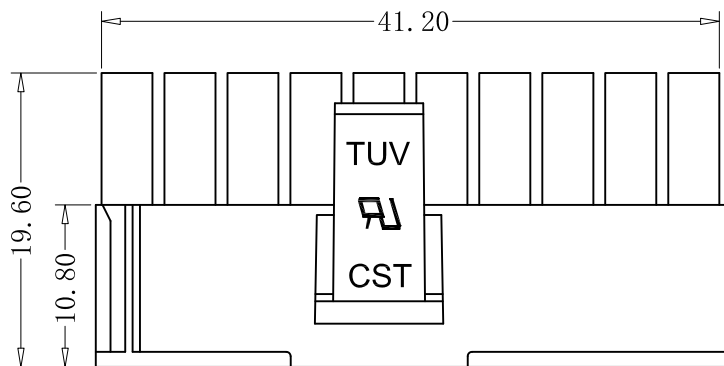

■ SPECIFICATIONS

- Poles:20
- Voltage rating: 250V AC,DC
- Current rating: 7A, AC, DC
- Withstanding voltage: 1500V AC/minute
- Insulation resistance:1000MΩ min
- Temperature range:-40°C to +105°C
- Contact resistance:20mΩ max

■ HOUSING

- Part No. :CS-1149-20 E V0 W+04 E V0 W

- Poles:20+4
- Material:Nylon 66, UL94V-0
- Q' TY: 500 , 1000 pcs/bag

本圖紙知識產權及版權由巧盛企業有限公司所有,未經書面許可不准擅自傳閱、复制和修改。本公司保留法律追究的权力。

SORT	HOUSING	PART NO.	CS-1149-20EVOW+04EVOW			MATERIAL	UNIT	mm	SHEET 1 OF 3		
VERSION	B/1	DESIGNER	WENCHANG LI	X. X	±0.40	COLOUR	SCALE	1:1	▲	REVISE	REVISE DATE
FRAME	ENGINEER DEPARTMENT	DRAW BY	WENCHANG LI	X. XX	±0.30	PROJECTION	QUANTITY	▲	10.8±0.1改 10.8±0.2	2023-04-07	▲
DRAWING NO.	CST-H01149E	CHECK BY	PEIZHU YAO	X. XXX	±0.10	CST 深圳市永丰盈电子有限公司 ShenZhenYongFengYing ELEELECTRONICS CO.,LTD.	▲				
DATE	2023-04-07	APPROVE	CUI MIN	X. XXXX	±0.05		▲				