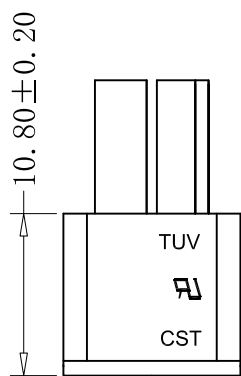

■ SPECIFICATIONS

- Poles:20
- Voltage rating: 250V AC,DC
- Current rating: 7A, AC, DC
- Withstanding voltage: 1500V AC/minute
- Insulation resistance:1000MΩ min
- Temperature range:-40°C to +105°C
- Contact resistance:20mΩ max

■ HOUSING

- Part No. :CS-1149-20 E V0 W+04 E V0 W

- Poles:20+4
- Material:Nylon 66, UL94V-0
- Q' TY: 500 , 1000 pcs/bag

本圖紙知識產權及版權由巧盛企業有限公司所有,未經書面許可不准擅自傳閱、复制和修改。本公司保留法律追究的权力。

SORT	HOUSING	PART NO.	CS-1149-20EVOW+04EVOW			MATERIAL	UNIT	mm	SHEET 1 OF 3		
VERSION	B/1	DESIGNER	WENCHANG LI	X. X	±0.40	COLOUR	SCALE	1:1	▲	REVISE	REVISE DATE
FRAME	ENGINEER DEPARTMENT	DRAW BY	WENCHANG LI	X. XX	±0.30	PROJECTION	QUANTITY	▲	10.8±0.1改 10.8±0.2	2023-04-07	▲
DRAWING NO.	CST-H01149E	CHECK BY	PEIZHU YAO	X. XXX	±0.10	CST 深圳市永丰盈电子有限公司 ShenZhenYongFengYing ELEELECTRONICS CO.,LTD.	▲				
DATE	2023-04-07	APPROVE	CUI MIN	X. XXXX	±0.05		▲				