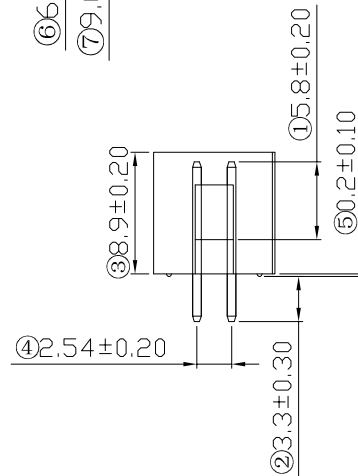

NOTE:

MATERIAL

HOUSING: PBT BK UL94V-0

CONTACT: BRASS (C2680).

CONTACT PLATING: GOLD OVER Nickle.

ELECTRICAL

CURRENT RATING: 3AMP.

VOLTAGE RATING: 250VAC/DC.

DIELECTRIC WITHSTANDING VOLTAGE: 600VAC MIN.

CONTACT RESISTANCE: 20mΩMAX.

INSULATION RESISTANCE: 1000MΩMIN.

ENVIRONMENTAL

TEMPERATURE RANGE: -40° C TO +105° C.

DIMENSION TABLE:

PIN	A(mm)	B(mm)	C(mm)
06	15.22	5.08	12.92
08	17.76	7.62	15.46
10	20.30	10.16	18.00
12	22.84	12.70	20.54
14	25.38	15.24	23.08
16	27.92	17.78	25.62
18	30.46	20.32	28.16

PIN	A(mm)	B(mm)	C(mm)
20	33.00	22.86	30.70
24	38.08	27.94	35.78
26	40.62	30.48	38.32
30	45.70	35.56	43.40
34	50.78	40.64	48.48
40	58.40	48.26	56.10
50	71.10	60.96	68.80

Recommended PCB Layout

**ROHS2.0**