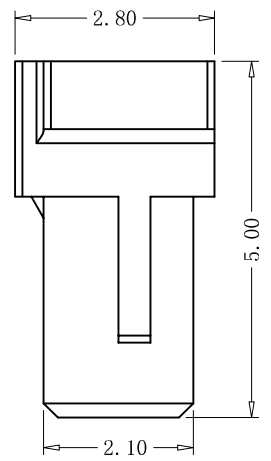

A

B

C

D

E

■ SPECIFICATIONS

- Voltage rating: 50V AC, DC
- Current rating: 1.0A AC/DC (AWG#28)
- Withstanding Voltage: 500V AC/minute
- Insulation resistance: 1000M Ω min
- Temperature range: -40°C - +105°C
- Contact resistance: 20mΩ

■ HOUSING

- Part No: CST-1253-XX
- Poles: 2-20
- Material: PBT+15% Glass Fiber
- Q' TY: 1000 pcs/bag

NO	PART NO	DIMENSION (mm)	
		A	B
2	CST-1253-02	1.00	5.00
3	CST-1253-03	2.00	6.00
4	CST-1253-04	3.00	7.00
5	CST-1253-05	4.00	8.00
6	CST-1253-06	5.00	9.00
7	CST-1253-07	6.00	10.00
8	CST-1253-08	7.00	11.00
9	CST-1253-09	8.00	12.00
10	CST-1253-10	9.00	13.00
11	CST-1253-11	10.00	14.00

NO	PART NO	DIMENSION (mm)	
		A	B
12	CST-1253-12	11.00	15.00
13	CST-1253-13	12.00	16.00
14	CST-1253-14	13.00	17.00
15	CST-1253-15	14.00	18.00
16	CST-1253-16	15.00	19.00
17	CST-1253-17	16.00	20.00
18	CST-1253-18	17.00	21.00
19	CST-1253-19	18.00	22.00
20	CST-1253-20	19.00	23.00