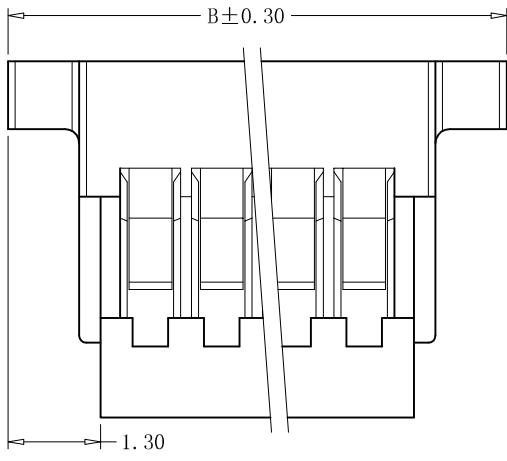

A

B

C

D

E

■ SPECIFICATIONS

- Voltage rating: 50V AC, DC
- Current rating: 1.0A AC/DC (AWG#28)
- Withstanding Voltage: 500V AC/minute
- Insulation resistance: 1000M Ω min
- Temperature range: -40°C - +105°C
- Contact resistance: 20mΩ

■ HOUSING

- Part No: CST-1253-XX
- Poles: 2-20
- Material: PBT+15% Glass Fiber
- Q' TY: 1000 pcs/bag

NO	PART NO	DIMENSION (mm)	
		A	B
2	CST-1253-02	1.00	5.00
3	CST-1253-03	2.00	6.00
4	CST-1253-04	3.00	7.00
5	CST-1253-05	4.00	8.00
6	CST-1253-06	5.00	9.00
7	CST-1253-07	6.00	10.00
8	CST-1253-08	7.00	11.00
9	CST-1253-09	8.00	12.00
10	CST-1253-10	9.00	13.00
11	CST-1253-11	10.00	14.00

NO	PART NO	DIMENSION (mm)	
		A	B
12	CST-1253-12	11.00	15.00
13	CST-1253-13	12.00	16.00
14	CST-1253-14	13.00	17.00
15	CST-1253-15	14.00	18.00
16	CST-1253-16	15.00	19.00
17	CST-1253-17	16.00	20.00
18	CST-1253-18	17.00	21.00
19	CST-1253-19	18.00	22.00
20	CST-1253-20	19.00	23.00