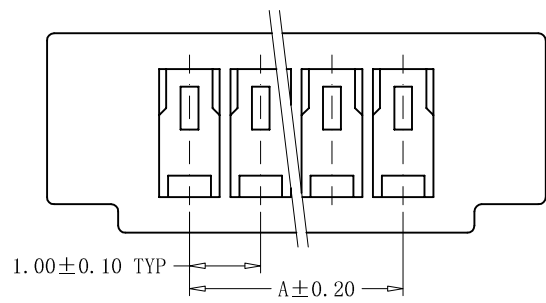

A

B

C

D

E

■ SPECIFICATIONS

- Voltage rating: 50V AC, DC
- Current rating: 1.0A AC/DC (AWG#28)
- Withstanding Voltage: 500V AC/minute
- Insulation resistance: 1000M Ω min
- Temperature range: -40°C - +105°C
- Contact resistance: 20mΩ

■ HOUSING

- Part No: CST-1253-XX
- Poles: 2-20
- Material: PBT+15% Glass Fiber
- Q' TY: 1000 pcs/bag

NO	PART NO	DIMENSION (mm)	
		A	B
2	CST-1253-02	1.00	5.00
3	CST-1253-03	2.00	6.00
4	CST-1253-04	3.00	7.00
5	CST-1253-05	4.00	8.00
6	CST-1253-06	5.00	9.00
7	CST-1253-07	6.00	10.00
8	CST-1253-08	7.00	11.00
9	CST-1253-09	8.00	12.00
10	CST-1253-10	9.00	13.00
11	CST-1253-11	10.00	14.00

NO	PART NO	DIMENSION (mm)	
		A	B
12	CST-1253-12	11.00	15.00
13	CST-1253-13	12.00	16.00
14	CST-1253-14	13.00	17.00
15	CST-1253-15	14.00	18.00
16	CST-1253-16	15.00	19.00
17	CST-1253-17	16.00	20.00
18	CST-1253-18	17.00	21.00
19	CST-1253-19	18.00	22.00
20	CST-1253-20	19.00	23.00