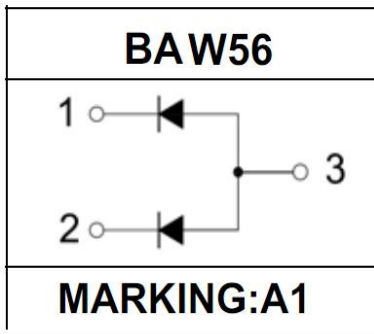

BAW56

FEATURES:

- High Conductance
- Fast Switching Speed
- For General Purpose Switching Applications

Solid dot = Green molding compound device, if none, the normal device.

Maximum ratings (@Ta=25°C)

Parameter	Symbol	Limit	Unit
Reverse Voltage	VR	70	V
Forward Current	IF	200	mA
Non-Repetitive Peak Forward Surge Current @t=8.3ms	IFSM	2.0	A
Power Dissipation	PD	225	mW
Thermal Resistance from Junction to Ambient	RθJA	556	°C/W
Junction Temperature	TJ	150	°C
Storage Temperature Range	TSTG	-55~+150	°C

Electrical Characteristics (@Ta=25°C)

Parameter	Symbol	Test Condition	Min	Typ	Max	Unit
Reverse breakdown voltage	V(BR)	IR=100μA	70			V
Forward voltage	VF1	IF=1mA			0.715	V
	VF2	IF=10mA			0.855	V
	VF3	IF=50mA			1	V
	VF4	IF=150mA			1.25	V
Reverse current	IR	VR=70V			2.5	μA
capacitance Between terminals	Ctot	VR=0V, f=1MHz			1.5	PF
Reverse recovery time	t_{rr}	IF=IR=10mA, I_{rr}=0.1×IR, RL= 100 Ω			6	nS