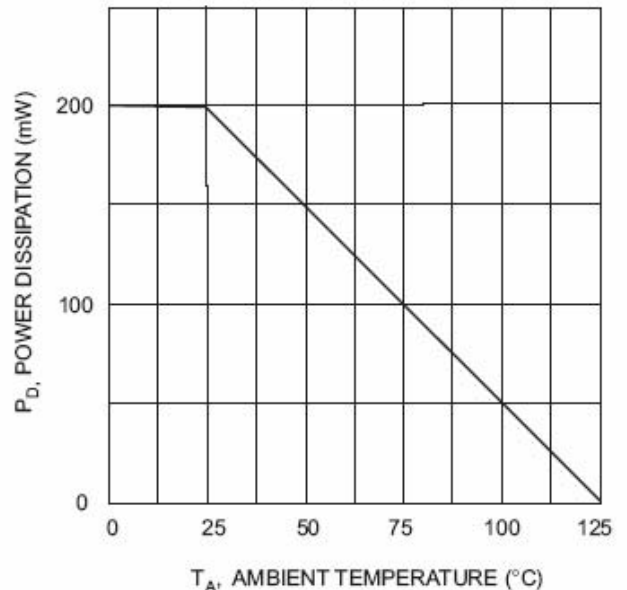

FEATURES

- ◆ Extremely Fast Switching Speed

KBAT54-7-F
MARKING : KL1

KBAT54A-7-F
MARKING : KL2

KBAT54C-7-F
MARKING : KL3

KBAT54S-7-F
MARKING : KL4

Maximum Ratings @T_A=25°C

Parameter	Symbol	Limits	Unit
Peak Repetitive Peak reverse voltage Working Peak Reverse Voltage DC Blocking Voltage	V _{RRM} V _{RWM} V _R	30	V
Forward Continuous Current	I _{FM}	200	mA
Power Dissipation	P _D	200	mW
Storage temperature	T _{STG}	-55-150	°C

Electrical Characteristics @T_A=25°C

Parameter	Symbol	Min.	Typ.	Max.	Unit	Conditions
Reverse Breakdown Voltage	V _{(BR)R}	30			V	I _R =100μA
Forward voltage	V _{F1}			0.24	V	I _F =0.1mA
	V _{F2}			0.32	V	I _F =1mA
	V _{F3}			0.40	V	I _F =10mA
	V _{F4}			0.50	V	I _F =30mA
	V _{F5}			1	V	I _F =100mA
Reverse current	I _R			2	μA	V _R =25V
Diode Capacitance	C _D			10	pF	V _R =1V, f=1MHz
Reverse Recovery Time	t _{rr}			5	nS	I _F =I _R =10mA I _{rr} =0.1X I _R , R _L =100Ω

Typical Characteristics

Fig. 1 Forward Characteristics

Fig. 2 Typical Reverse Characteristics

Fig. 3 Typical Capacitance vs. Reverse Voltage

Fig. 4 Power Derating Curve

X-ON Electronics

Largest Supplier of Electrical and Electronic Components