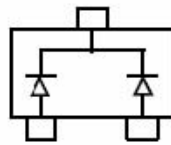

FEATURES

- ◆ Extremely Fast Switching Speed

KBAT54-7-F
MARKING : KL1

KBAT54A-7-F
MARKING : KL2

KBAT54C-7-F
MARKING : KL3

KBAT54S-7-F
MARKING : KL4

Maximum Ratings @T_A=25°C

Parameter	Symbol	Limits	Unit
Peak Repetitive Peak reverse voltage Working Peak Reverse Voltage DC Blocking Voltage	V _{RRM} V _{RWM} V _R	30	V
Forward Continuous Current	I _{FM}	200	mA
Power Dissipation	P _D	200	mW
Storage temperature	T _{STG}	-55-150	°C

Electrical Characteristics @T_A=25°C

Parameter	Symbol	Min.	Typ.	Max.	Unit	Conditions
Reverse Breakdown Voltage	V _{(BR)R}	30			V	I _R =100μA
Forward voltage	V _{F1}			0.24	V	I _F =0.1mA
	V _{F2}			0.32	V	I _F =1mA
	V _{F3}			0.40	V	I _F =10mA
	V _{F4}			0.50	V	I _F =30mA
	V _{F5}			1	V	I _F =100mA
Reverse current	I _R			2	μA	V _R =25V
Diode Capacitance	C _D			10	pF	V _R =1V, f=1MHz
Reverse Recovery Time	t _{rr}			5	nS	I _F =I _R =10mA I _{rr} =0.1X I _R , R _L =100Ω