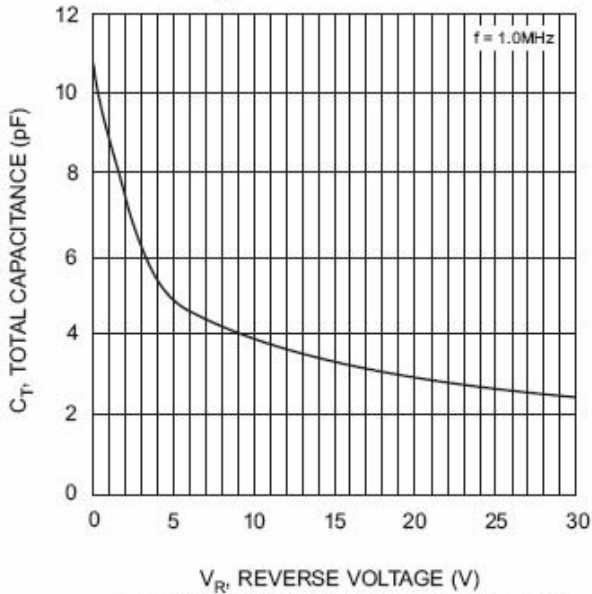

FEATURES

- ◆ Extremely Fast Switching Speed

KBAT54-7-F
MARKING : KL1

KBAT54A-7-F
MARKING : KL2

KBAT54C-7-F
MARKING : KL3

KBAT54S-7-F
MARKING : KL4

Maximum Ratings @T_A=25°C

Parameter	Symbol	Limits	Unit
Peak Repetitive Peak reverse voltage Working Peak Reverse Voltage DC Blocking Voltage	V _{RRM} V _{RWM} V _R	30	V
Forward Continuous Current	I _{FM}	200	mA
Power Dissipation	P _D	200	mW
Storage temperature	T _{STG}	-55-150	°C

Electrical Characteristics @T_A=25°C

Parameter	Symbol	Min.	Typ.	Max.	Unit	Conditions
Reverse Breakdown Voltage	V _{(BR)R}	30			V	I _R =100μA
Forward voltage	V _{F1}			0.24	V	I _F =0.1mA
	V _{F2}			0.32	V	I _F =1mA
	V _{F3}			0.40	V	I _F =10mA
	V _{F4}			0.50	V	I _F =30mA
	V _{F5}			1	V	I _F =100mA
Reverse current	I _R			2	μA	V _R =25V
Diode Capacitance	C _D			10	pF	V _R =1V, f=1MHz
Reverse Recovery Time	t _{rr}			5	nS	I _F =I _R =10mA I _{rr} =0.1X I _R , R _L =100Ω

Typical Characteristics

Fig. 1 Forward Characteristics

Fig. 2 Typical Reverse Characteristics

Fig. 3 Typical Capacitance vs. Reverse Voltage

Fig. 4 Power Derating Curve

X-ON Electronics

Largest Supplier of Electrical and Electronic Components