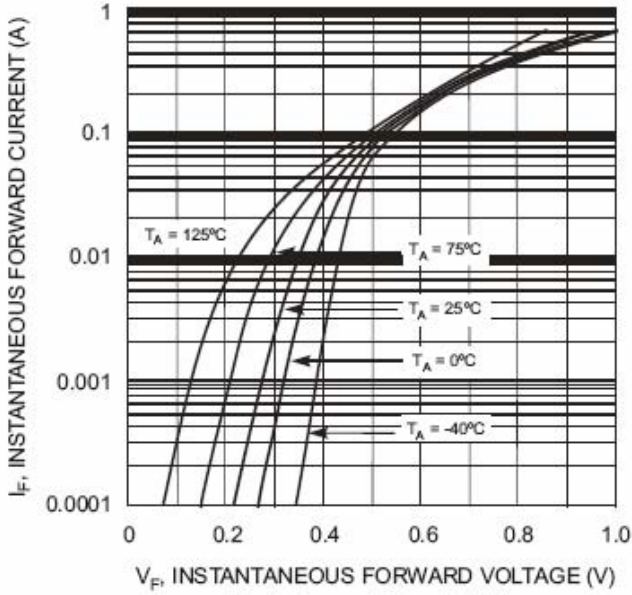

FEATURES

- ◆ Extremely Fast Switching Speed

KBAT54-7-F
MARKING : KL1

KBAT54A-7-F
MARKING : KL2

KBAT54C-7-F
MARKING : KL3

KBAT54S-7-F
MARKING : KL4

Maximum Ratings @T_A=25°C

Parameter	Symbol	Limits	Unit
Peak Repetitive Peak reverse voltage Working Peak Reverse Voltage DC Blocking Voltage	V _{RRM} V _{RWM} V _R	30	V
Forward Continuous Current	I _{FM}	200	mA
Power Dissipation	P _D	200	mW
Storage temperature	T _{STG}	-55-150	°C

Electrical Characteristics @T_A=25°C

Parameter	Symbol	Min.	Typ.	Max.	Unit	Conditions
Reverse Breakdown Voltage	V _{(BR)R}	30			V	I _R =100μA
Forward voltage	V _{F1}			0.24	V	I _F =0.1mA
	V _{F2}			0.32	V	I _F =1mA
	V _{F3}			0.40	V	I _F =10mA
	V _{F4}			0.50	V	I _F =30mA
	V _{F5}			1	V	I _F =100mA
Reverse current	I _R			2	μA	V _R =25V
Diode Capacitance	C _D			10	pF	V _R =1V, f=1MHz
Reverse Recovery Time	t _{rr}			5	nS	I _F =I _R =10mA I _{rr} =0.1X I _R , R _L =100Ω

Typical Characteristics

Fig. 1 Forward Characteristics

Fig. 2 Typical Reverse Characteristics

Fig. 3 Typical Capacitance vs. Reverse Voltage

Fig. 4 Power Derating Curve

X-ON Electronics

Largest Supplier of Electrical and Electronic Components