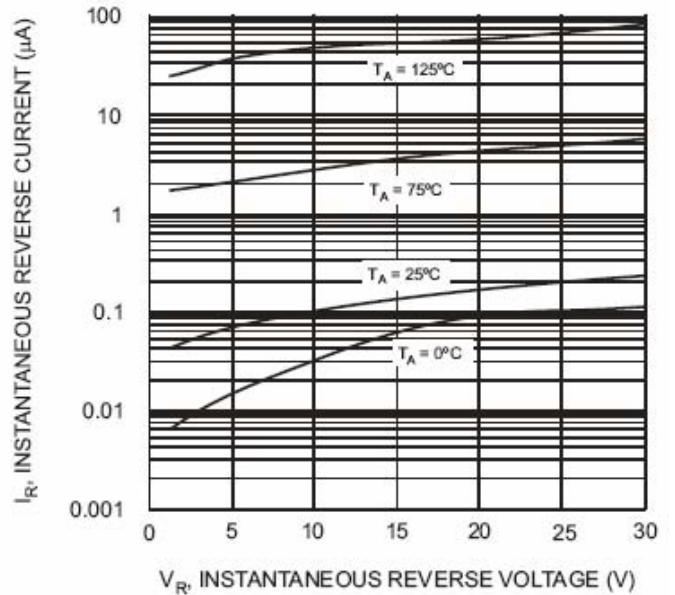

FEATURES

- ◆ Extremely Fast Switching Speed

KBAT54-7-F
MARKING : KL1

KBAT54A-7-F
MARKING : KL2

KBAT54C-7-F
MARKING : KL3

KBAT54S-7-F
MARKING : KL4

Maximum Ratings @T_A=25°C

Parameter	Symbol	Limits	Unit
Peak Repetitive Peak reverse voltage Working Peak Reverse Voltage DC Blocking Voltage	V _{RRM} V _{RWM} V _R	30	V
Forward Continuous Current	I _{FM}	200	mA
Power Dissipation	P _D	200	mW
Storage temperature	T _{STG}	-55-150	°C

Electrical Characteristics @T_A=25°C

Parameter	Symbol	Min.	Typ.	Max.	Unit	Conditions
Reverse Breakdown Voltage	V _{(BR)R}	30			V	I _R =100μA
Forward voltage	V _{F1}			0.24	V	I _F =0.1mA
	V _{F2}			0.32	V	I _F =1mA
	V _{F3}			0.40	V	I _F =10mA
	V _{F4}			0.50	V	I _F =30mA
	V _{F5}			1	V	I _F =100mA
Reverse current	I _R			2	μA	V _R =25V
Diode Capacitance	C _D			10	pF	V _R =1V, f=1MHz
Reverse Recovery Time	t _{rr}			5	nS	I _F =I _R =10mA I _{rr} =0.1X I _R , R _L =100Ω

Typical Characteristics

Fig. 1 Forward Characteristics

Fig. 2 Typical Reverse Characteristics

Fig. 3 Typical Capacitance vs. Reverse Voltage

Fig. 4 Power Derating Curve

X-ON Electronics

Largest Supplier of Electrical and Electronic Components