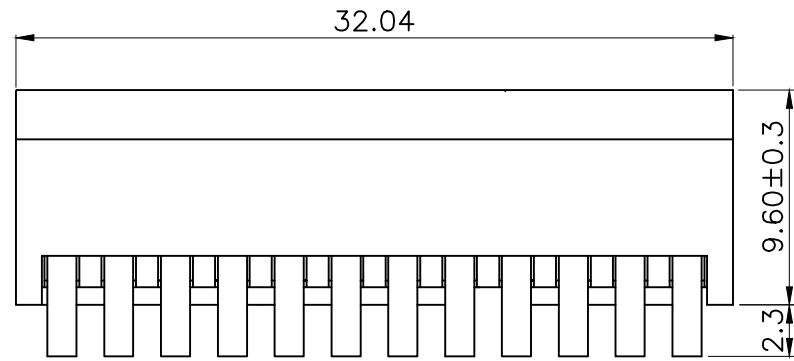

RoHS

NOTE:
 1.Rating: 24V 25mA DC
 2.Insulation Resistance: ≥100 MΩ
 3.Withstand voltage:AC 500V 1Minute
 4.Operating Force Range: 400gf Max
 5.Mechanical Life:3,000 Cycles

Number of digits(位数)	1P	2P	3P	4P	5P	6P	7P	8P	9P	10P	12P
Cover/red 凸柄 Convex handle	TE-01	TE-02	TE-03	TE-04	TE-05	TE-06	TE-07	TE-08	TE-09	TE-10	TE-12
盖子/红色 短柄 Short handle	TE-01D	TE-02D	TE-03D	TE-04D	TE-05D	TE-06D	TE-07D	TE-08D	TE-09D	TE-10D	TE-12D
Cover/blue 凸柄 Convex handle	TE-01R	TE-02R	TE-03R	TE-04R	TE-05R	TE-06R	TE-07R	TE-08R	TE-09R	TE-10R	TE-12R
盖子/蓝色 短柄 Short handle	TE-01L	TE-02L	TE-03L	TE-04L	TE-05L	TE-06L	TE-07L	TE-08L	TE-09L	TE-10L	TE-12L

Ⓔ	Terminal		24	Phosphorus bronze	Gold plating
Ⓓ	Potting glue			Epoxy resin	Black
Ⓒ	Handle		12	PBT	White
Ⓑ	Cover		1	PBT	Red/Blue
Ⓐ	Base		1	PBT	Black
NO.	Name	Number	Qty	Materil	Remarks

YUANDI® Yuandi Electronics Co, Ltd
元迪

design	date	name	DIP SWITCH
Review	date	model	TE-12
Approved	date		

Drawing number: Tolerance not specified Proportion 1:1 unit mm gage number A4

X-ON Electronics

Largest Supplier of Electrical and Electronic Components