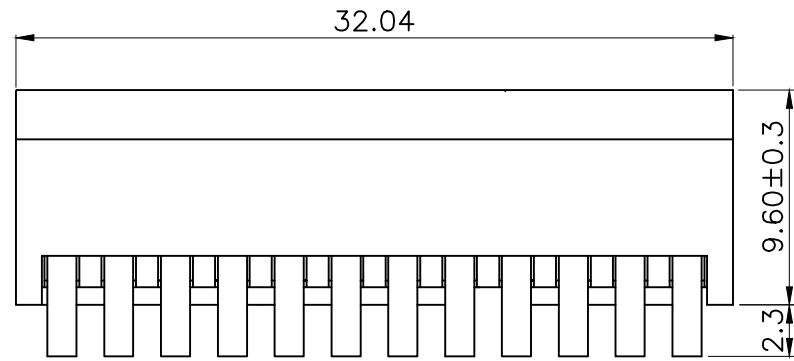

RoHS

NOTE:
 1.Rating: 24V 25mA DC
 2.Insulation Resistance: ≥100 MΩ
 3.Withstand voltage:AC 500V 1Minute
 4.Operating Force Range: 400gf Max
 5.Mechanical Life:3,000 Cycles

Number of digits(位数)	1P	2P	3P	4P	5P	6P	7P	8P	9P	10P	12P
Cover/red 凸柄 Convex handle	TE-01	TE-02	TE-03	TE-04	TE-05	TE-06	TE-07	TE-08	TE-09	TE-10	TE-12
盖子/红色 短柄 Short handle	TE-01D	TE-02D	TE-03D	TE-04D	TE-05D	TE-06D	TE-07D	TE-08D	TE-09D	TE-10D	TE-12D
Cover/blue 凸柄 Convex handle	TE-01R	TE-02R	TE-03R	TE-04R	TE-05R	TE-06R	TE-07R	TE-08R	TE-09R	TE-10R	TE-12R
盖子/蓝色 短柄 Short handle	TE-01L	TE-02L	TE-03L	TE-04L	TE-05L	TE-06L	TE-07L	TE-08L	TE-09L	TE-10L	TE-12L

Ⓔ	Terminal		24	Phosphorus bronze	Gold plating
Ⓓ	Potting glue			Epoxy resin	Black
Ⓒ	Handle		12	PBT	White
Ⓑ	Cover		1	PBT	Red/Blue
Ⓐ	Base		1	PBT	Black
NO.	Name	Number	Qty	Materil	Remarks

YUANDI® Yuandi Electronics Co.,Ltd
元迪

design	date	name	DIP SWITCH
Review	date	model	TE-12R
Approved	date		
Drawing number:			
angle	±2'		
10~30	±0.30		
5~10	±0.20		
~ 5	±0.10		
modify	Review	Approved	Tolerance not specified
Proportion	1:1	unit	mm
gape number			A4