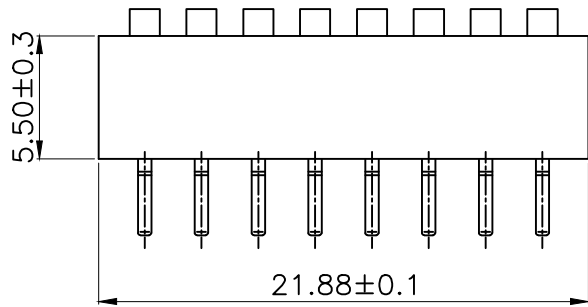

RoHS

NOTE:
 1.Rating: 24V 25mA DC
 2.Insulation Resistance: ≥100 MΩ
 3.Withstand voltage:AC 500V 1Minute
 4.Operating Force Range: 400gf Max
 5.Mechanical Life:3,000 Cycles

Number of digits(位数)		1P	2P	3P	4P	5P	6P	7P	8P	9P	10P	12P
Cover/red 盖子/红色	凸柄 Convex handle	TM-01	TM-02	TM-03	TM-04	TM-05	TM-06	TM-07	TM-08	TM-09	TM-10	TM-12
	短柄 Short handle	TM-01D	TM-02D	TM-03D	TM-04D	TM-05D	TM-06D	TM-07D	TM-08D	TM-09D	TM-10D	TM-12D
Cover/blue 盖子/蓝色	凸柄 Convex handle	TM-01R	TM-02R	TM-03R	TM-04R	TM-05R	TM-06R	TM-07R	TM-08R	TM-09R	TM-10R	TM-12R
	短柄 Short handle	TM-01L	TM-02L	TM-03L	TM-04L	TM-05L	TM-06L	TM-07L	TM-08L	TM-09L	TM-10L	TM-12L

design	date	name	DIP SWITCH
Review	date	model	TM-08R
Approved	date		

Drawing number: Proportion 1:1 unit mm gage number A4

modify Review Approved Tolerance not specified

X-ON Electronics

Largest Supplier of Electrical and Electronic Components