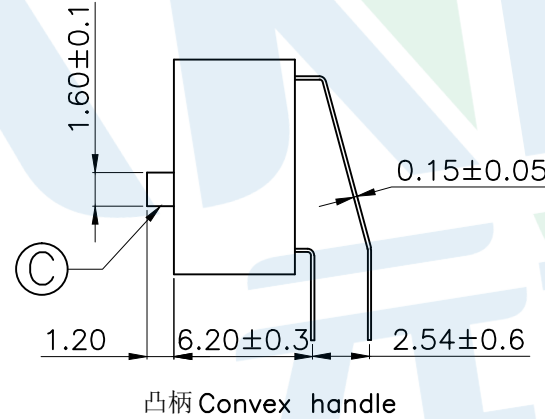

RoHS

NOTE:
 1.Rating: 24V 25mA DC
 2.Insulation Resistance: ≥100 MΩ
 3.Withstand voltage:AC 500V 1Minute
 4.Operating Force Range: 400gf Max
 5.Mechanical Life:3,000 Cycles

Number of digits(位数)		1P	2P	3P	4P	5P	6P	7P	8P	9P	10P	12P
Cover/red 盖子/红色	凸柄 Convex handle	TM-01	TM-02	TM-03	TM-04	TM-05	TM-06	TM-07	TM-08	TM-09	TM-10	TM-12
	短柄 Short handle	TM-01D	TM-02D	TM-03D	TM-04D	TM-05D	TM-06D	TM-07D	TM-08D	TM-09D	TM-10D	TM-12D
Cover/blue 盖子/蓝色	凸柄 Convex handle	TM-01R	TM-02R	TM-03R	TM-04R	TM-05R	TM-06R	TM-07R	TM-08R	TM-09R	TM-10R	TM-12R
	短柄 Short handle	TM-01L	TM-02L	TM-03L	TM-04L	TM-05L	TM-06L	TM-07L	TM-08L	TM-09L	TM-10L	TM-12L

design	date	name	DIP SWITCH
Review	date	model	TM-08R
Approved	date		

Drawing number: Proportion 1:1 unit mm gage number A4

modify Review Approved Tolerance not specified

X-ON Electronics

Largest Supplier of Electrical and Electronic Components