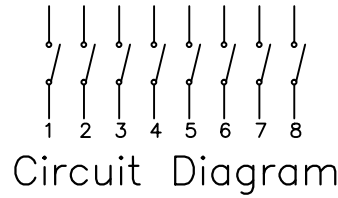

RoHS

NOTE:
 1.Rating: 24V 25mA DC
 2.Insulation Resistance: ≥100 MΩ
 3.Withstand voltage:AC 500V 1Minute
 4.Operating Force Range: 400gf Max
 5.Mechanical Life:3,000 Cycles

Number of digits(位数)		1P	2P	3P	4P	5P	6P	7P	8P	9P	10P	12P
Cover/red 盖子/红色	凸柄 Convex handle	TM-01	TM-02	TM-03	TM-04	TM-05	TM-06	TM-07	TM-08	TM-09	TM-10	TM-12
	短柄 Short handle	TM-01D	TM-02D	TM-03D	TM-04D	TM-05D	TM-06D	TM-07D	TM-08D	TM-09D	TM-10D	TM-12D
Cover/blue 盖子/蓝色	凸柄 Convex handle	TM-01R	TM-02R	TM-03R	TM-04R	TM-05R	TM-06R	TM-07R	TM-08R	TM-09R	TM-10R	TM-12R
	短柄 Short handle	TM-01L	TM-02L	TM-03L	TM-04L	TM-05L	TM-06L	TM-07L	TM-08L	TM-09L	TM-10L	TM-12L

design	date	name	DIP SWITCH
Review	date	model	TM-08R
Approved	date		

Drawing number: Proportion 1:1 unit mm gage number A4

modify Review Approved Tolerance not specified

X-ON Electronics

Largest Supplier of Electrical and Electronic Components