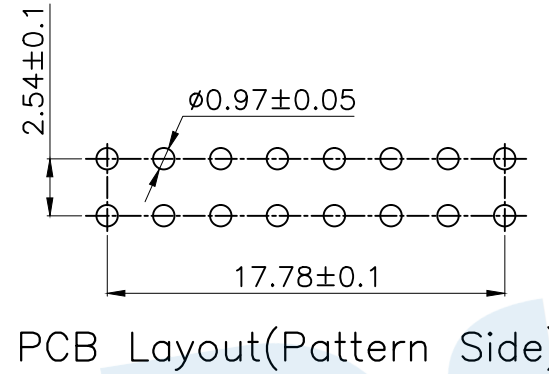

RoHS

NOTE:
 1.Rating: 24V 25mA DC
 2.Insulation Resistance: ≥100 MΩ
 3.Withstand voltage:AC 500V 1Minute
 4.Operating Force Range: 400gf Max
 5.Mechanical Life:3,000 Cycles

Number of digits(位数)		1P	2P	3P	4P	5P	6P	7P	8P	9P	10P	12P
Cover/red 盖子/红色	凸柄 Convex handle	TM-01	TM-02	TM-03	TM-04	TM-05	TM-06	TM-07	TM-08	TM-09	TM-10	TM-12
	短柄 Short handle	TM-01D	TM-02D	TM-03D	TM-04D	TM-05D	TM-06D	TM-07D	TM-08D	TM-09D	TM-10D	TM-12D
Cover/blue 盖子/蓝色	凸柄 Convex handle	TM-01R	TM-02R	TM-03R	TM-04R	TM-05R	TM-06R	TM-07R	TM-08R	TM-09R	TM-10R	TM-12R
	短柄 Short handle	TM-01L	TM-02L	TM-03L	TM-04L	TM-05L	TM-06L	TM-07L	TM-08L	TM-09L	TM-10L	TM-12L

design	date	name	DIP SWITCH
Review	date	model	TM-08R
Approved	date		

Drawing number: Proportion 1:1 unit mm gage number A4

modify Review Approved Tolerance not specified

X-ON Electronics

Largest Supplier of Electrical and Electronic Components