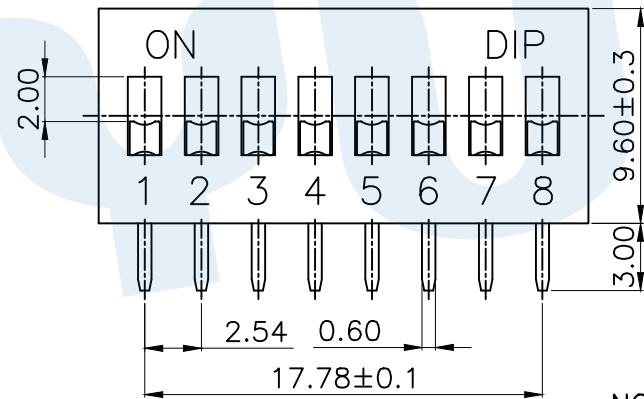

RoHS

NOTE:
 1.Rating: 24V 25mA DC
 2.Insulation Resistance: ≥100 MΩ
 3.Withstand voltage:AC 500V 1Minute
 4.Operating Force Range: 400gf Max
 5.Mechanical Life:3,000 Cycles

Number of digits(位数)		1P	2P	3P	4P	5P	6P	7P	8P	9P	10P	12P
Cover/red 盖子/红色	凸柄 Convex handle	TM-01	TM-02	TM-03	TM-04	TM-05	TM-06	TM-07	TM-08	TM-09	TM-10	TM-12
	短柄 Short handle	TM-01D	TM-02D	TM-03D	TM-04D	TM-05D	TM-06D	TM-07D	TM-08D	TM-09D	TM-10D	TM-12D
Cover/blue 盖子/蓝色	凸柄 Convex handle	TM-01R	TM-02R	TM-03R	TM-04R	TM-05R	TM-06R	TM-07R	TM-08R	TM-09R	TM-10R	TM-12R
	短柄 Short handle	TM-01L	TM-02L	TM-03L	TM-04L	TM-05L	TM-06L	TM-07L	TM-08L	TM-09L	TM-10L	TM-12L

Ⓔ	Terminal		16	Phosphorus bronze	Gold plating
Ⓓ	Potting glue			Epoxy resin	Black
Ⓒ	Handle		8	PBT	White
Ⓑ	Cover		1	PBT	Red/Blue
Ⓐ	Base		1	PBT	Black
NO.	Name	Number	Qty	Materil	Remarks

YUANDI® Yuandi Electronics Co, Ltd
元迪

design	date	name	DIP SWITCH
Review	date	model	TM-08R
Approved	date		

Drawing number: Proportion 1:1 unit mm gage number A4

modify Review Approved Tolerance not specified

X-ON Electronics

Largest Supplier of Electrical and Electronic Components