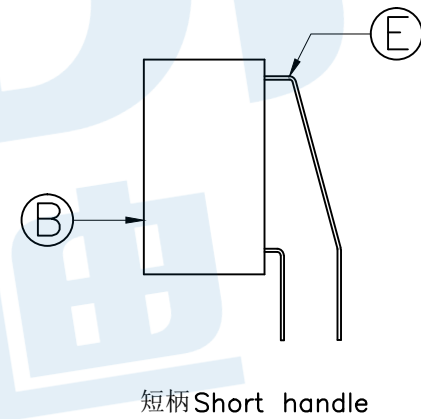

RoHS

NOTE:
 1.Rating: 24V 25mA DC
 2.Insulation Resistance: ≥100 MΩ
 3.Withstand voltage:AC 500V 1Minute
 4.Operating Force Range: 400gf Max
 5.Mechanical Life:3,000 Cycles

Number of digits(位数)		1P	2P	3P	4P	5P	6P	7P	8P	9P	10P	12P
Cover/red 盖子/红色	凸柄 Convex handle	TM-01	TM-02	TM-03	TM-04	TM-05	TM-06	TM-07	TM-08	TM-09	TM-10	TM-12
	短柄 Short handle	TM-01D	TM-02D	TM-03D	TM-04D	TM-05D	TM-06D	TM-07D	TM-08D	TM-09D	TM-10D	TM-12D
Cover/blue 盖子/蓝色	凸柄 Convex handle	TM-01R	TM-02R	TM-03R	TM-04R	TM-05R	TM-06R	TM-07R	TM-08R	TM-09R	TM-10R	TM-12R
	短柄 Short handle	TM-01L	TM-02L	TM-03L	TM-04L	TM-05L	TM-06L	TM-07L	TM-08L	TM-09L	TM-10L	TM-12L

design	date	name	DIP SWITCH
Review	date	model	TM-08R
Approved	date		

Drawing number: Proportion 1:1 unit mm gage number A4

modify Review Approved Tolerance not specified

X-ON Electronics

Largest Supplier of Electrical and Electronic Components