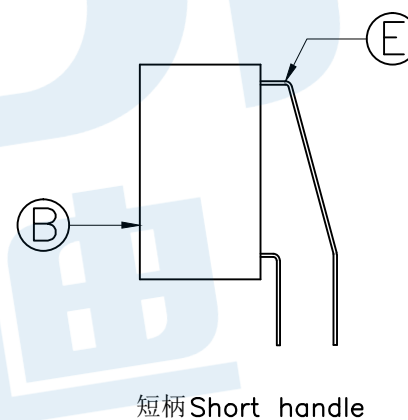

RoHS

1. NOTE:
- 1.Rating: 24V 25mA DC
  - 2.Insulation Resistance: $\geq 100 \text{ M}\Omega$
  - 3.Withstand voltage: AC 500V 1Minute
  - 4.Operating Force Range: 400gf Max
  - 5.Mechanical Life: 3,000 Cycles

Number of digits(位数)	1P	2P	3P	4P	5P	6P	7P	8P	9P	10P	12P
Cover/red 凸柄 盖子/红色	TM-01	TM-02	TM-03	TM-04	TM-05	TM-06	TM-07	TM-08	TM-09	TM-10	TM-12
短柄	TM-01D	TM-02D	TM-03D	TM-04D	TM-05D	TM-06D	TM-07D	TM-08D	TM-09D	TM-10D	TM-12D
Cover/blue 凸柄 盖子/蓝色	TM-01R	TM-02R	TM-03R	TM-04R	TM-05R	TM-06R	TM-07R	TM-08R	TM-09R	TM-10R	TM-12R
短柄	TM-01L	TM-02L	TM-03L	TM-04L	TM-05L	TM-06L	TM-07L	TM-08L	TM-09L	TM-10L	TM-12L

Ⓔ	Terminal		24	Phosphorus bronze	Gold plating
Ⓓ	Potting glue			Epoxy resin	Black
Ⓒ	Handle		12	PBT	White
Ⓑ	Cover		1	PBT	Red/Blue
Ⓐ	Base		1	PBT	Black
NO.	Name	Number	Qty	Materil	Remarks

YUANDI® Yuandi Electronics Co, Ltd
元迪

design	date	name	DIP SWITCH
Review	date	model	TM-12R
Approved	date		
Drawing number:			
modify	Review	Approved	Tolerance not specified
Proportion	1:1	unit	mm
gape number			A4