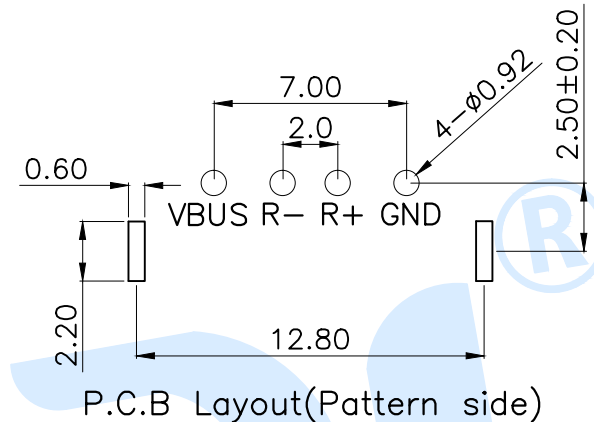

RoHS

规格说明: Specifications

电气特性: Electrical

1. 额定电流: Current Rating
1.5A/contact terminal
2. 额定电压: Voltage Rating
30V DC
3. 接触阻抗: Contact Resistance
50 milliohms Max
4. 耐电压: Dielectric Withstanding Voltage
AC 500V/1MINUTE.
5. 绝缘阻抗: Insulation Resistance
1000MEGA Ohms Min

物理性能: Mechanical

1. 插拔力: Connector Mate and Unmate Force
Insertion force: 35N(3.57kgf) MAX
Extraction force: 10-35N(1.02-3.57kgf) Min
- 端子保持力: Terminal Retention
1.0kgf(MIN)
- 耐久性: Durability
3000cycles. EXTRACTLON FORCE:
10-35N(1.02-3.57kgf)

Ⓒ	Terminal		4	Brass	Ag Plating
Ⓑ	Shell		1	SPCC	Ni Plating
Ⓐ	Base		1	PBT	White/Black
NO.	Name	Number	Qty	Materil	Remarks

YUANDI® Yuandi Electronics Co, Ltd
元迪

design	date	name	USB CONNECTOR
Review	date	model	USB180-11-T1-W
Approved	date		

Drawing number: Proportion 1:1 unit mm gage number A4

modify Review Approved Tolerance not specified

X-ON Electronics

Largest Supplier of Electrical and Electronic Components

Click to view similar products for [USB Connectors](#) category: