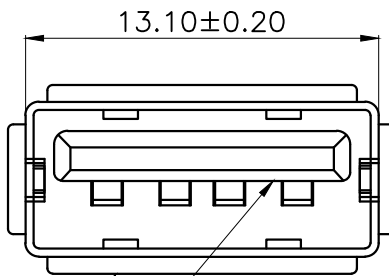

RoHS

规格说明: Specifications

电气特性: Electrical

1. 额定电流: Current Rating
1.5A/contact terminal
2. 额定电压: Voltage Rating
30V DC
3. 接触阻抗: Contact Resistance
50 milliohms Max
4. 耐电压: Dielectric Withstanding Voltage
AC 500V/1MINUTE.
5. 绝缘阻抗: Insulation Resistance
1000MEGA Ohms Min

物理性能: Mechanical

1. 插拔力: Connector Mate and Unmate Force
Insertion force: 35N(3.57kgf) MAX
Extraction force: 10-35N(1.02-3.57kgf) Min
- 端子保持力: Terminal Retention
1.0kgf(MIN)
- 耐久性: Durability
3000cycles. EXTRACTLON FORCE:
10-35N(1.02-3.57kgf)

Drawing number: Proportion 1:1 unit mm gage number A4

modify Review Approved Tolerance not specified

X-ON Electronics

Largest Supplier of Electrical and Electronic Components

Click to view similar products for [USB Connectors](#) category: