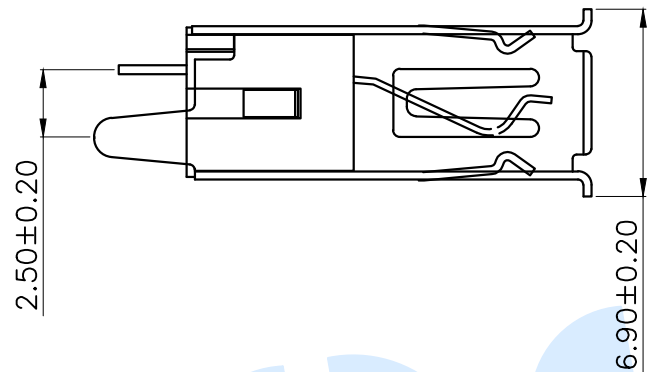

RoHS

规格说明: Specifications

电气特性: Electrical

1. 额定电流: Current Rating
1.5A/contact terminal
2. 额定电压: Voltage Rating
30V DC
3. 接触阻抗: Contact Resistance
50 milliohms Max
4. 耐电压: Dielectric Withstanding Voltage
AC 500V/1MINUTE.
5. 绝缘阻抗: Insulation Resistance
1000MEGA Ohms Min

物理性能: Mechanical

1. 插拔力: Connector Mate and Unmate Force
Insertion force: 35N(3.57kgf) MAX
Extraction force: 10-35N(1.02-3.57kgf) Min
- 端子保持力: Terminal Retention
1.0kgf(MIN)
- 耐久性: Durability
3000cycles. EXTRACTLON FORCE:
10-35N(1.02-3.57kgf)

Ⓒ	Terminal		4	Brass	Ag Plating
Ⓑ	Shell		1	SPCC	Ni Plating
Ⓐ	Base		1	PBT	White/Black
NO.	Name	Number	Qty	Materil	Remarks

YUANDI® Yuandi Electronics Co, Ltd
元迪

design	date	name	USB CONNECTOR
Review	date	model	USB180-11-T1-W
Approved	date		

Drawing number: Proportion 1:1 unit mm gage number A4

modify Review Approved Tolerance not specified

X-ON Electronics

Largest Supplier of Electrical and Electronic Components

Click to view similar products for [USB Connectors](#) category: