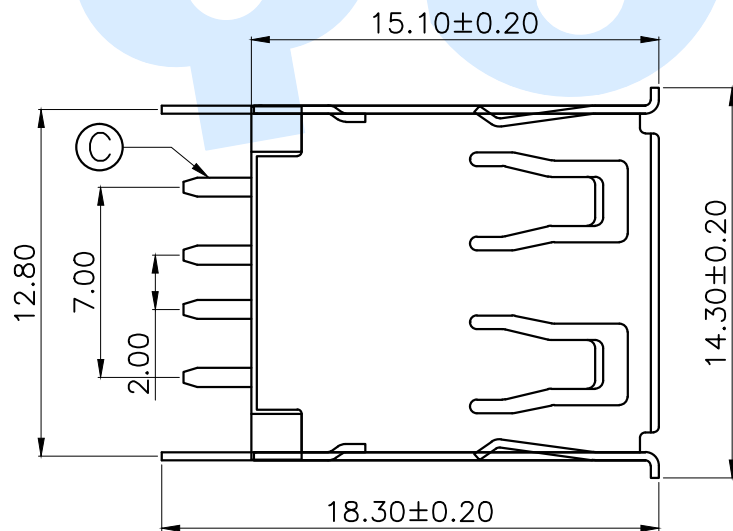

RoHS

规格说明: Specifications

电气特性: Electrical

1. 额定电流: Current Rating
1.5A/contact terminal
2. 额定电压: Voltage Rating
30V DC
3. 接触阻抗: Contact Resistance
50 milliohms Max
4. 耐电压: Dielectric Withstanding Voltage
AC 500V/1MINUTE.
5. 绝缘阻抗: Insulation Resistance
1000MEGA Ohms Min

物理性能: Mechanical

1. 插拔力: Connector Mate and Unmate Force
Insertion force: 35N(3.57kgf) MAX
Extraction force: 10-35N(1.02-3.57kgf) Min
- 端子保持力: Terminal Retention
1.0kgf(MIN)
- 耐久性: Durability
3000cycles. EXTRACTLON FORCE:
10-35N(1.02-3.57kgf)

Ⓒ	Terminal		4	Brass	Ag Plating
Ⓑ	Shell		1	SPCC	Ni Plating
Ⓐ	Base		1	PBT	White/Black
NO.	Name	Number	Qty	Materil	Remarks

YUANDI® Yuandi Electronics Co, Ltd
元迪

design	date	name	USB CONNECTOR
Review	date	model	USB180-11-T1-W
Approved	date		

Drawing number: Proportion 1:1 unit mm gage number A4

modify Review Approved Tolerance not specified

X-ON Electronics

Largest Supplier of Electrical and Electronic Components

Click to view similar products for [USB Connectors](#) category: