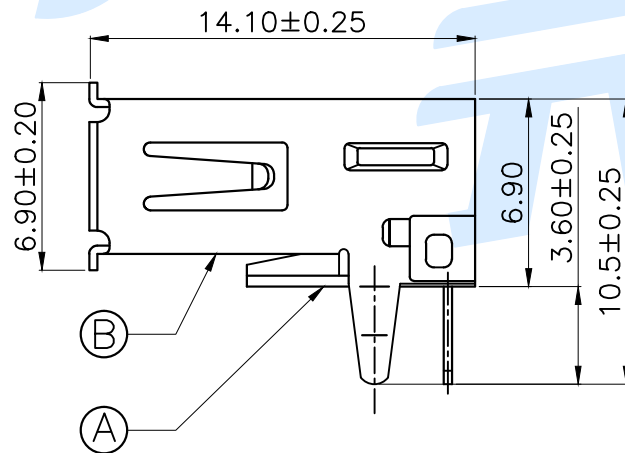

RoHS

P.C.B Layout (Pattern side)

规格说明: Specifications

电气特性: Electrical

1. 额定电流: Current Rating  
3.0A/contact terminal
2. 额定电压: Voltage Rating  
30V DC
3. 接触阻抗: Contact Resistance  
50 milliohms Max
4. 耐电压: Dielectric Withstanding Voltage  
AC 500V/1MINUTE.
5. 绝缘阻抗: Insulation Resistance  
1000MEGA Ohms Min

物理性能: Mechanical

1. 插拔力: Connector Mate and Unmate Force  
Insertion force: 35N(3.57kgf) MAX  
Extraction force: 10-35N(1.02-3.57kgf) Min
- 端子保持力: Terminal Retention  
1.0kgf (MIN)
- 耐久性: Durability  
3000cycles. EXTRACTLON FORCE:  
10-35N(1.02-3.57kgf)

◎	Terminal		4	Brass	Silvering
◎	Shell		1	SPCC	Ni Plating
◎	Base		1	PBT	White
NO.	Name	Number	Qty	Materil	Remarks

**YUANDI®** Yuandi Electronics Co, Ltd  
元迪

design	date	name	USB CONNECTOR
Review	date	model	USB90-01-T1-3A-W
Approved	date		

Drawing number: Proportion 1:1 unit mm gage number A4

modify Review Approved Tolerance not specified

angle	±2'
10~30	±0.30
5~10	±0.20
~ 5	±0.10