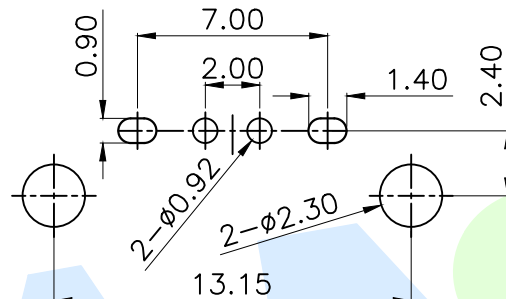

RoHS

P.C.B Layout (Pattern side)

规格说明: Specifications

电气特性: Electrical

1. 额定电流: Current Rating  
3.0A/contact terminal
2. 额定电压: Voltage Rating  
30V DC
3. 接触阻抗: Contact Resistance  
50 milliohms Max
4. 耐电压: Dielectric Withstanding Voltage  
AC 500V/1MINUTE.
5. 绝缘阻抗: Insulation Resistance  
1000MEGA Ohms Min

物理性能: Mechanical

1. 插拔力: Connector Mate and Unmate Force  
Insertion force: 35N(3.57kgf) MAX  
Extraction force: 10-35N(1.02-3.57kgf) Min
- 端子保持力: Terminal Retention  
1.0kgf (MIN)
- 耐久性: Durability  
3000cycles. EXTRACTLON FORCE:  
10-35N(1.02-3.57kgf)

Drawing number: Proportion 1:1 unit mm gage number A4

modify Review Approved Tolerance not specified

angle	±2'
10~30	±0.30
5~10	±0.20
~ 5	±0.10