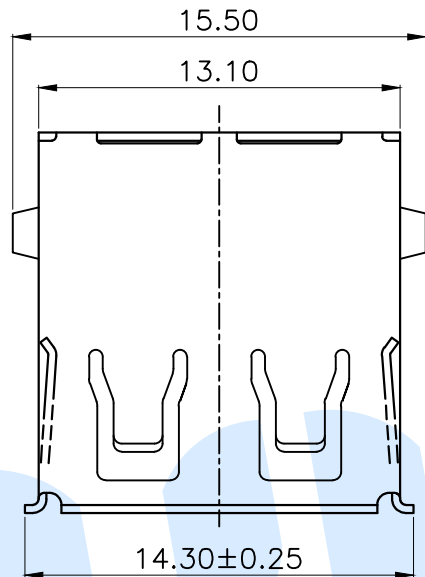

RoHS

P.C.B Layout (Pattern side)

规格说明: Specifications

电气特性: Electrical

1. 额定电流: Current Rating  
3.0A/contact terminal
2. 额定电压: Voltage Rating  
30V DC
3. 接触阻抗: Contact Resistance  
50 milliohms Max
4. 耐电压: Dielectric Withstanding Voltage  
AC 500V/1MINUTE.
5. 绝缘阻抗: Insulation Resistance  
1000MEGA Ohms Min

物理性能: Mechanical

1. 插拔力: Connector Mate and Unmate Force  
Insertion force: 35N(3.57kgf) MAX  
Extraction force: 10-35N(1.02-3.57kgf) Min
- 端子保持力: Terminal Retention  
1.0kgf (MIN)
- 耐久性: Durability  
3000cycles. EXTRACTLON FORCE:  
10-35N(1.02-3.57kgf)

Drawing number: Proportion 1:1 unit mm gage number A4

modify Review Approved Tolerance not specified

angle	±2'
10~30	±0.30
5~10	±0.20
~ 5	±0.10