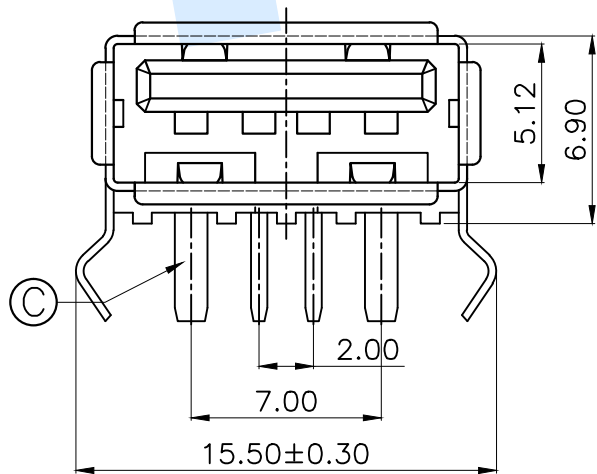

RoHS

P.C.B Layout (Pattern side)

规格说明: Specifications

电气特性: Electrical

1. 额定电流: Current Rating  
3.0A/contact terminal
2. 额定电压: Voltage Rating  
30V DC
3. 接触阻抗: Contact Resistance  
50 milliohms Max
4. 耐电压: Dielectric Withstanding Voltage  
AC 500V/1MINUTE.
5. 绝缘阻抗: Insulation Resistance  
1000MEGA Ohms Min

物理性能: Mechanical

1. 插拔力: Connector Mate and Unmate Force  
Insertion force: 35N(3.57kgf) MAX  
Extraction force: 10-35N(1.02-3.57kgf) Min
- 端子保持力: Terminal Retention  
1.0kgf (MIN)
- 耐久性: Durability  
3000cycles. EXTRACTLON FORCE:  
10-35N(1.02-3.57kgf)

◎	Terminal		4	Brass	Silvering
◎	Shell		1	SPCC	Ni Plating
◎	Base		1	PBT	White
NO.	Name	Number	Qty	Materil	Remarks

**YUANDI®** Yuandi Electronics Co, Ltd  
元迪

design	date	name	USB CONNECTOR
Review	date	model	USB90-01-T1-3A-W
Approved	date		

Drawing number: Proportion 1:1 unit mm gage number A4

modify Review Approved Tolerance not specified

angle	±2'
10~30	±0.30
5~10	±0.20
~ 5	±0.10