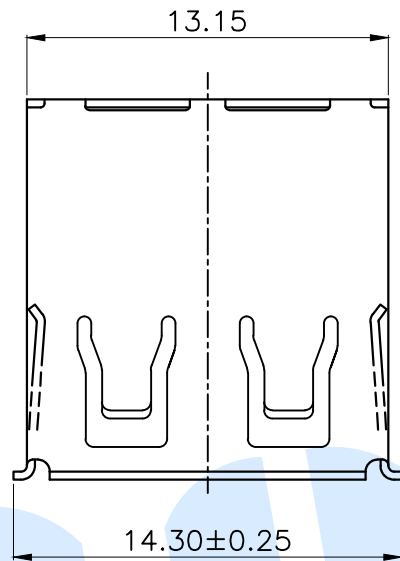

RoHS

P.C.B Layout (Pattern side)

规格说明: Specifications

电气特性: Electrical

1. 额定电流: Current Rating  
1.5A/contact terminal
2. 额定电压: Voltage Rating  
30V DC
3. 接触阻抗: Contact Resistance  
50 milliohms Max
4. 耐电压: Dielectric Withstanding Voltage  
AC 500V/1MINUTE.
5. 绝缘阻抗: Insulation Resistance  
1000MEGA Ohms Min

物理性能: Mechanical

1. 插拔力: Connector Mate and Unmate Force  
Insertion force: 35N(3.57kgf) MAX  
Extraction force: 10-35N(1.02-3.57kgf) Min
- 端子保持力: Terminal Retention  
1.0kgf(MIN)
- 耐久性: Durability  
3000cycles. EXTRACTLON FORCE:  
10-35N(1.02-3.57kgf)

Drawing number: Proportion 1:1 unit mm gage number A4

modify Review Approved Tolerance not specified

angle	±2'
10~30	±0.30
5~10	±0.20
~ 5	±0.10