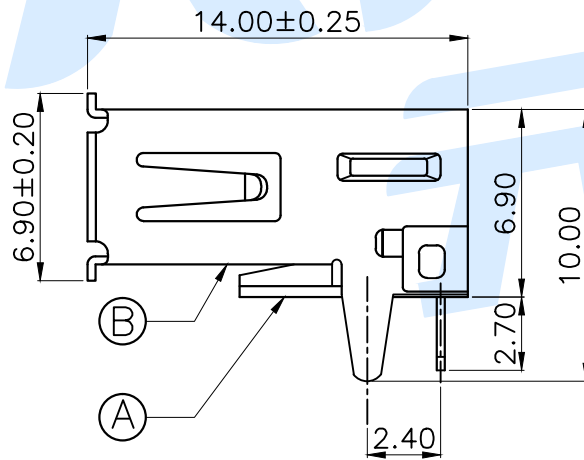

RoHS

P.C.B Layout (Pattern side)

规格说明: Specifications

电气特性: Electrical

1. 额定电流: Current Rating  
1.5A/contact terminal
2. 额定电压: Voltage Rating  
30V DC
3. 接触阻抗: Contact Resistance  
50 milliohms Max
4. 耐电压: Dielectric Withstanding Voltage  
AC 500V/1MINUTE.
5. 绝缘阻抗: Insulation Resistance  
1000MEGA Ohms Min

物理性能: Mechanical

1. 插拔力: Connector Mate and Unmate Force  
Insertion force: 35N(3.57kgf) MAX  
Extraction force: 10-35N(1.02-3.57kgf) Min
- 端子保持力: Terminal Retention  
1.0kgf(MIN)
- 耐久性: Durability  
3000cycles. EXTRACTLON FORCE:  
10-35N(1.02-3.57kgf)

Ⓒ	Terminal		4	Brass	Silvering
Ⓑ	Shell		1	SPCC	Ni Plating
Ⓐ	Base		1	PBT	White
NO.	Name	Number	Qty	Materil	Remarks

**YUANDI®** Yuandi Electronics Co, Ltd  
元迪

design	date	name	USB CONNECTOR
Review	date	model	USB90-03-T1-W
Approved	date		

Drawing number: Proportion 1:1 unit mm gage number A4

modify Review Approved Tolerance not specified

angle	±2'
10~30	±0.30
5~10	±0.20
~ 5	±0.10