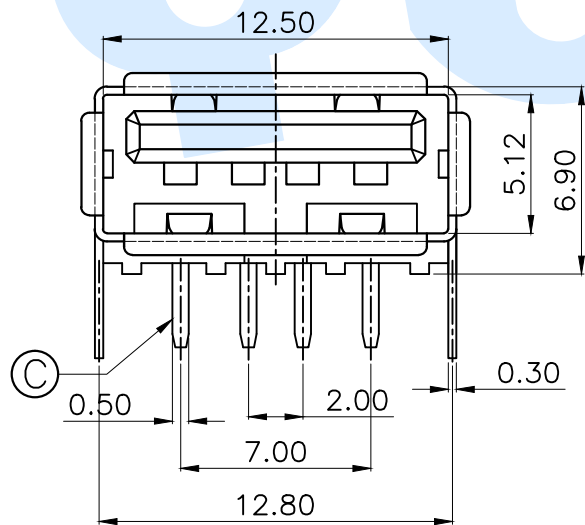

RoHS

P.C.B Layout (Pattern side)

规格说明: Specifications

电气特性: Electrical

1. 额定电流: Current Rating  
1.5A/contact terminal
2. 额定电压: Voltage Rating  
30V DC
3. 接触阻抗: Contact Resistance  
50 milliohms Max
4. 耐电压: Dielectric Withstanding Voltage  
AC 500V/1MINUTE.
5. 绝缘阻抗: Insulation Resistance  
1000MEGA Ohms Min

物理性能: Mechanical

1. 插拔力: Connector Mate and Unmate Force  
Insertion force: 35N(3.57kgf) MAX  
Extraction force: 10-35N(1.02-3.57kgf) Min
- 端子保持力: Terminal Retention  
1.0kgf(MIN)
- 耐久性: Durability  
3000cycles. EXTRACTLON FORCE:  
10-35N(1.02-3.57kgf)

Drawing number: Proportion 1:1 unit mm gage number A4

modify Review Approved Tolerance not specified

angle	±2'
10~30	±0.30
5~10	±0.20
~ 5	±0.10