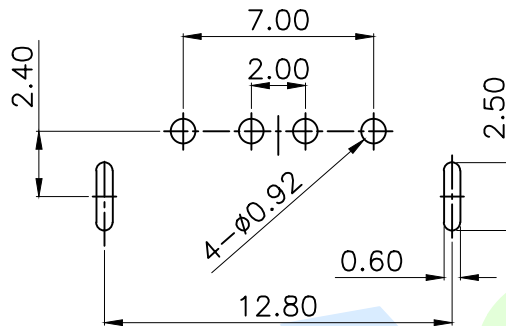

RoHS

P.C.B Layout (Pattern side)

规格说明: Specifications

电气特性: Electrical

1. 额定电流: Current Rating  
1.5A/contact terminal
2. 额定电压: Voltage Rating  
30V DC
3. 接触阻抗: Contact Resistance  
50 milliohms Max
4. 耐电压: Dielectric Withstanding Voltage  
AC 500V/1MINUTE.
5. 绝缘阻抗: Insulation Resistance  
1000MEGA Ohms Min

物理性能: Mechanical

1. 插拔力: Connector Mate and Unmate Force  
Insertion force: 35N(3.57kgf) MAX  
Extraction force: 10-35N(1.02-3.57kgf) Min
- 端子保持力: Terminal Retention  
1.0kgf(MIN)
- 耐久性: Durability  
3000cycles. EXTRACTLON FORCE:  
10-35N(1.02-3.57kgf)

Drawing number: Proportion 1:1 unit mm gage number A4

modify Review Approved Tolerance not specified

angle	±2'
10~30	±0.30
5~10	±0.20
~ 5	±0.10