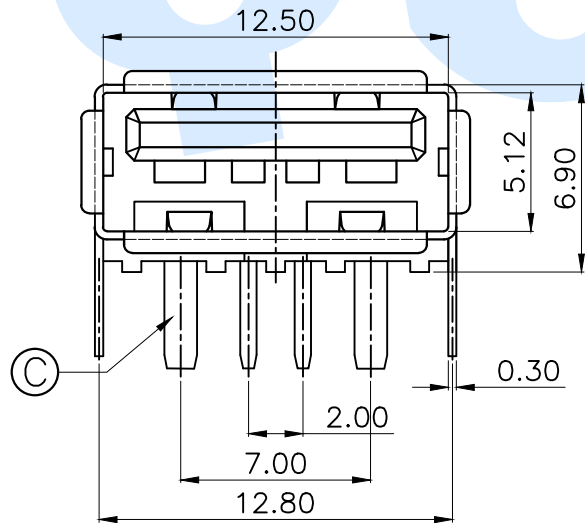

RoHS

P.C.B Layout(Pattern side)

规格说明:Specifications

电气特性:Electrical

- 1.额定电流:Current Rating
3.0A/contact terminal
- 2.额定电压:Voltage Rating
30V DC
- 3.接触阻抗>Contact Resistance
50 milliohms Max
- 4.耐电压:Dielectric Withstanding Voltage
AC 500V/1MINUTE.
- 5.绝缘阻抗:Insulation Resistance
1000MEGA Ohms Min

物理性能:Mechanical

- 1.插拔力:Connector Mate and Unmate Force
Insertion force:35N(3.57kgf)MAX
Extraction force:10-35N(1.02-3.57kgf)Min
- 端子保持力:Terminal Retention
1.0kgf(MIN)
- 耐久性:Durability
3000cycles.EXTRACTLON FORCE:
10-35N(1.02-3.57kgf)

Ⓒ	Terminal		4	Brass	Silvering
Ⓑ	Shell		1	Brass	Ni Plating
Ⓐ	Base		1	PBT	White
NO.	Name	Number	Qty	Materil	Remarks

YUANDI® Yuandi Electronics Co, Ltd
元典

design	date	name	USB CONNECTOR
Review	date	model	USB90-03-T2-3A-W
Approved	date		

Drawing number: modify Review Approved Tolerance not specified Proportion 1:1 unit mm gage number A4

X-ON Electronics

Largest Supplier of Electrical and Electronic Components

Click to view similar products for [USB Connectors](#) category: