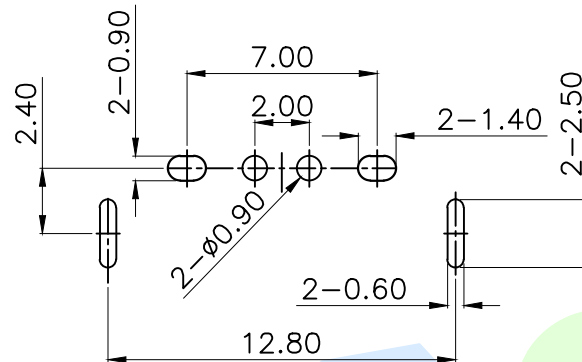

RoHS

P.C.B Layout(Pattern side)

规格说明:Specifications

电气特性:Electrical

- 1.额定电流:Current Rating
3.0A/contact terminal
- 2.额定电压:Voltage Rating
30V DC
- 3.接触阻抗>Contact Resistance
50 milliohms Max
- 4.耐电压:Dielectric Withstanding Voltage
AC 500V/1MINUTE.
- 5.绝缘阻抗:Insulation Resistance
1000MEGA Ohms Min

物理性能:Mechanical

- 1.插拔力:Connector Mate and Unmate Force
Insertion force:35N(3.57kgf)MAX
Extraction force:10-35N(1.02-3.57kgf)Min
- 端子保持力:Terminal Retention
1.0kgf(MIN)
- 耐久性:Durability
3000cycles.EXTRACTLON FORCE:
10-35N(1.02-3.57kgf)

Ⓒ	Terminal		4	Brass	Silvering
Ⓑ	Shell		1	Brass	Ni Plating
Ⓐ	Base		1	PBT	White
NO.	Name	Number	Qty	Materil	Remarks

YUANDI® Yuandi Electronics Co, Ltd
元典

design	date	name	USB CONNECTOR
Review	date	model	USB90-03-T2-3A-W
Approved	date		

Drawing number: modify Review Approved Tolerance not specified Proportion 1:1 unit mm gage number A4

X-ON Electronics

Largest Supplier of Electrical and Electronic Components

Click to view similar products for [USB Connectors](#) category: