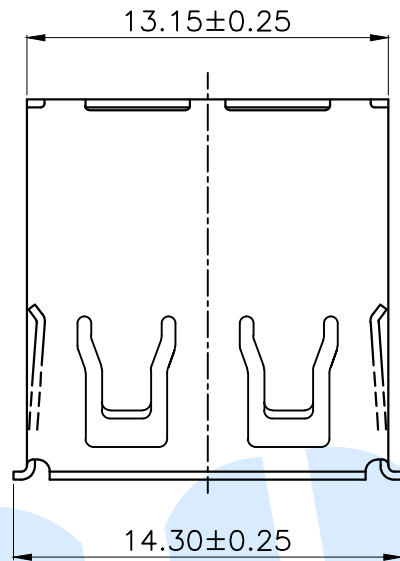

RoHS

P.C.B Layout(Pattern side)

规格说明:Specifications

电气特性:Electrical

- 1.额定电流:Current Rating
3.0A/contact terminal
- 2.额定电压:Voltage Rating
30V DC
- 3.接触阻抗>Contact Resistance
50 milliohms Max
- 4.耐电压:Dielectric Withstanding Voltage
AC 500V/1MINUTE.
- 5.绝缘阻抗:Insulation Resistance
1000MEGA Ohms Min

物理性能:Mechanical

- 1.插拔力:Connector Mate and Unmate Force
Insertion force:35N(3.57kgf)MAX
Extraction force:10-35N(1.02-3.57kgf)Min
- 端子保持力:Terminal Retention
1.0kgf(MIN)
- 耐久性:Durability
3000cycles.EXTRACTLON FORCE:
10-35N(1.02-3.57kgf)

Drawing number: modify Review Approved Tolerance not specified Proportion 1:1 unit mm gage number A4

X-ON Electronics

Largest Supplier of Electrical and Electronic Components

Click to view similar products for [USB Connectors](#) category: