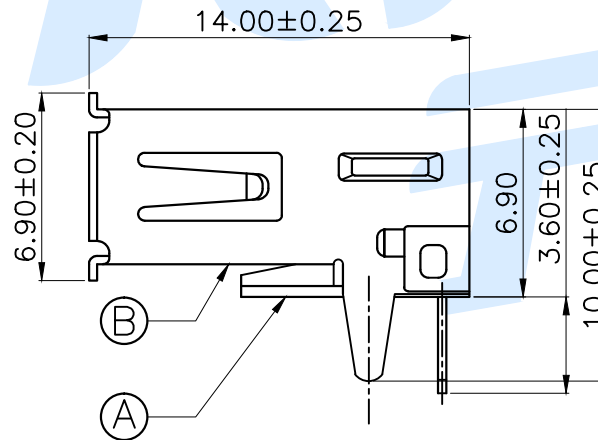

RoHS

P.C.B Layout(Pattern side)

规格说明:Specifications

电气特性:Electrical

- 1.额定电流:Current Rating
3.0A/contact terminal
- 2.额定电压:Voltage Rating
30V DC
- 3.接触阻抗>Contact Resistance
50 milliohms Max
- 4.耐电压:Dielectric Withstanding Voltage
AC 500V/1MINUTE.
- 5.绝缘阻抗:Insulation Resistance
1000MEGA Ohms Min

物理性能:Mechanical

- 1.插拔力:Connector Mate and Unmate Force
Insertion force:35N(3.57kgf)MAX
Extraction force:10-35N(1.02-3.57kgf)Min
- 端子保持力:Terminal Retention
1.0kgf(MIN)
- 耐久性:Durability
3000cycles.EXTRACTLON FORCE:
10-35N(1.02-3.57kgf)

Ⓒ	Terminal		4	Brass	Silvering
Ⓑ	Shell		1	Brass	Ni Plating
Ⓐ	Base		1	PBT	White
NO.	Name	Number	Qty	Materil	Remarks

YUANDI® Yuandi Electronics Co, Ltd
元典

design	date	name	USB CONNECTOR
Review	date	model	USB90-03-T2-3A-W
Approved	date		

Drawing number: modify Review Approved Tolerance not specified Proportion 1:1 unit mm gage number A4

X-ON Electronics

Largest Supplier of Electrical and Electronic Components

Click to view similar products for [USB Connectors](#) category: