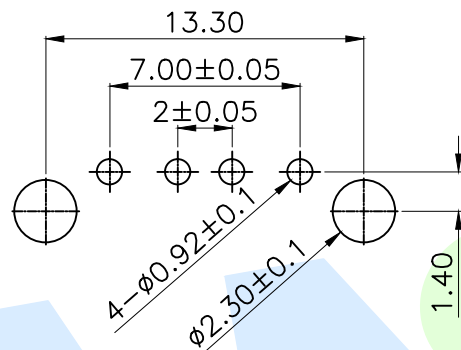

RoHS

Recommended P.C.B Layout

规格说明: Specifications

电气特性: Electrical

1. 额定电流: Current Rating
1.5A/contact terminal
2. 额定电压: Voltage Rating
30V DC
3. 接触阻抗: Contact Resistance
50 milliohms Max
4. 耐电压: Dielectric Withstanding Voltage
AC 500V/1MINUTE.
5. 绝缘阻抗: Insulation Resistance
1000MEGA Ohms Min

物理性能: Mechanical

1. 插拔力: Connector Mate and Unmate Force
Insertion force: 35N(3.57kgf)MAX
Extraction force: 10-35N(1.02-3.57kgf)Min
- 端子保持力: Terminal Retention
1.0kgf(MIN)
- 耐久性: Durability
3000cycles. EXTRACTLON FORCE:
10-35N(1.02-3.57kgf)

Drawing number: Proportion 1:1 unit mm gage number A4

modify Review Approved Tolerance not specified

angle	±2'
10~30	±0.30
5~10	±0.20
~ 5	±0.10

X-ON Electronics

Largest Supplier of Electrical and Electronic Components