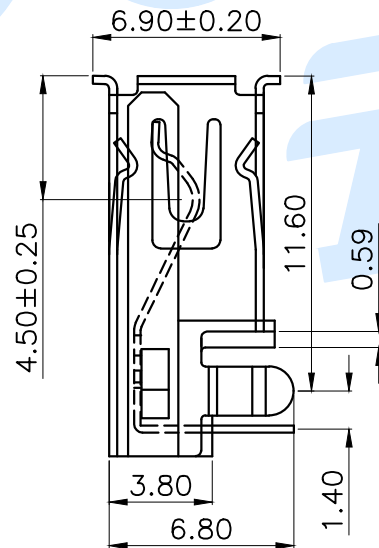

RoHS

Recommended P.C.B Layout

规格说明: Specifications

电气特性: Electrical

1. 额定电流: Current Rating
1.5A/contact terminal
2. 额定电压: Voltage Rating
30V DC
3. 接触阻抗: Contact Resistance
50 milliohms Max
4. 耐电压: Dielectric Withstanding Voltage
AC 500V/1MINUTE.
5. 绝缘阻抗: Insulation Resistance
1000MEGA Ohms Min

物理性能: Mechanical

1. 插拔力: Connector Mate and Unmate Force
Insertion force: 35N(3.57kgf)MAX
Extraction force: 10-35N(1.02-3.57kgf)Min
- 端子保持力: Terminal Retention
1.0kgf(MIN)
- 耐久性: Durability
3000cycles. EXTRACTLON FORCE:
10-35N(1.02-3.57kgf)

Drawing number: Proportion 1:1 unit mm gage number A4

modify Review Approved Tolerance not specified

angle	±2'
10~30	±0.30
5~10	±0.20
~ 5	±0.10

X-ON Electronics

Largest Supplier of Electrical and Electronic Components