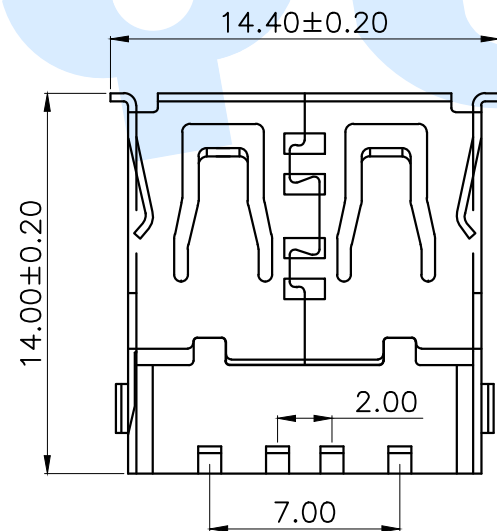

RoHS

Recommended P.C.B Layout

规格说明: Specifications

电气特性: Electrical

1. 额定电流: Current Rating
1.5A/contact terminal
2. 额定电压: Voltage Rating
30V DC
3. 接触阻抗: Contact Resistance
50 milliohms Max
4. 耐电压: Dielectric Withstanding Voltage
AC 500V/1MINUTE.
5. 绝缘阻抗: Insulation Resistance
1000MEGA Ohms Min

物理性能: Mechanical

1. 插拔力: Connector Mate and Unmate Force
Insertion force: 35N(3.57kgf)MAX
Extraction force: 10-35N(1.02-3.57kgf)Min
- 端子保持力: Terminal Retention
1.0kgf(MIN)
- 耐久性: Durability
3000cycles. EXTRACTLON FORCE:
10-35N(1.02-3.57kgf)

◎	Terminal		4	Brass	Silvering
ⓑ	Shell		1	Brass	Ni Plating
Ⓐ	Base		1	PBT	White
NO.	Name	Number	Qty	Materil	Remarks

YUANDI 元迪 Yuandi Electronics Co, Ltd

design	date	name	USB CONNECTOR
Review	date	model	USB90-05-T2-W
Approved	date		

Drawing number: Proportion 1:1 unit mm gage number A4

modify Review Approved Tolerance not specified

angle	±2'
10~30	±0.30
5~10	±0.20
~ 5	±0.10

X-ON Electronics

Largest Supplier of Electrical and Electronic Components