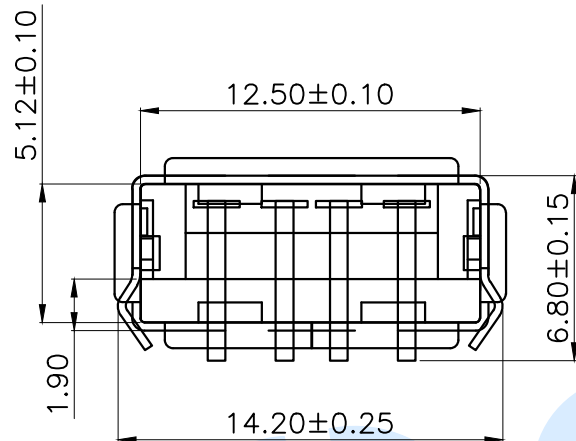

RoHS

Recommended P.C.B Layout

规格说明: Specifications

电气特性: Electrical

1. 额定电流: Current Rating
1.5A/contact terminal
2. 额定电压: Voltage Rating
30V DC
3. 接触阻抗: Contact Resistance
50 milliohms Max
4. 耐电压: Dielectric Withstanding Voltage
AC 500V/1MINUTE.
5. 绝缘阻抗: Insulation Resistance
1000MEGA Ohms Min

物理性能: Mechanical

1. 插拔力: Connector Mate and Unmate Force
Insertion force: 35N(3.57kgf)MAX
Extraction force: 10-35N(1.02-3.57kgf)Min
- 端子保持力: Terminal Retention
1.0kgf(MIN)
- 耐久性: Durability
3000cycles. EXTRACTLON FORCE:
10-35N(1.02-3.57kgf)

Drawing number: Proportion 1:1 unit mm gage number A4

modify Review Approved Tolerance not specified

angle	±2'
10~30	±0.30
5~10	±0.20
~ 5	±0.10

X-ON Electronics

Largest Supplier of Electrical and Electronic Components