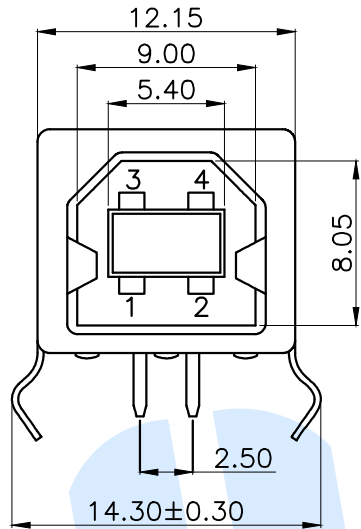

RoHS

P.C.B Layout(Pattern side)

规格说明:Specifications
电气特性:Electrical

- 1.额定电流:Current Rating
1.5A/contact terminal
- 2.额定电压:Voltage Rating
30V DC
- 3.接触阻抗>Contact Resistance
50 milliohms Max
- 4.耐电压:Dielectric Withstanding Voitage
AC 500V/1MINUTE.
- 5.绝缘阻抗:Insulation Resistance
1000MEGA Ohms Min

物理性能:Mechanical

- 1.插拔力:Connector Mate and Unmate Force
Insertion force:35N(3.57kgf)MAX
Extraction force:10-35N(1.02-3.57kgf)Min
- 端子保持力:Terminal Retention
1.0kgf(MIN)
- 耐久性:Durability
3000cycles.EXTRACTLON FORCE:
10-35N(1.02-3.57kgf)

◎	Terminal		4	Brass	Ag Plating
◎	Shell		1	SPCC	Ni Plating
◎	Base		1	PBT	White
NO.	Name	Number	Qty	Materil	Remarks

YUANDI® Yuandi Electronics Co, Ltd
元迪

design	date	name	USB CONNECTOR
Review	date	model	USB90-43-T1-W
Approved	date		

Drawing number: Proportion 1:1 unit mm gage number A4

modify Review Approved Tolerance not specified

X-ON Electronics

Largest Supplier of Electrical and Electronic Components

Click to view similar products for [USB Connectors](#) category: