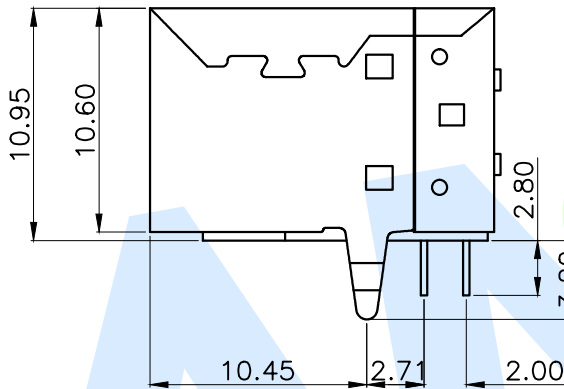

RoHS

P.C.B Layout(Pattern side)

规格说明:Specifications
电气特性:Electrical

- 1.额定电流:Current Rating
1.5A/contact terminal
- 2.额定电压:Voltage Rating
30V DC
- 3.接触阻抗>Contact Resistance
50 milliohms Max
- 4.耐电压:Dielectric Withstanding Voitage
AC 500V/1MINUTE.
- 5.绝缘阻抗:Insulation Resistance
1000MEGA Ohms Min

物理性能:Mechanical

- 1.插拔力:Connector Mate and Unmate Force
Insertion force:35N(3.57kgf)MAX
Extraction force:10-35N(1.02-3.57kgf)Min
- 端子保持力:Terminal Retention
1.0kgf(MIN)
- 耐久性:Durability
3000cycles.EXTRACTLON FORCE:
10-35N(1.02-3.57kgf)

Drawing number: Proportion 1:1 unit mm gage number A4

modify Review Approved Tolerance not specified

X-ON Electronics

Largest Supplier of Electrical and Electronic Components

Click to view similar products for [USB Connectors](#) category: