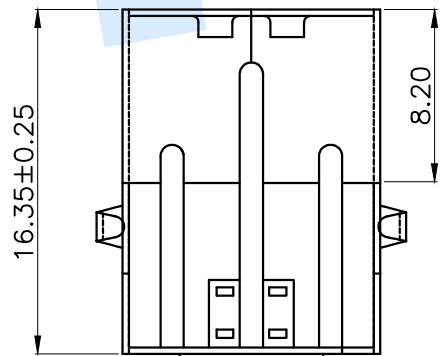

RoHS

P.C.B Layout(Pattern side)

规格说明:Specifications
电气特性:Electrical

- 1.额定电流:Current Rating
1.5A/contact terminal
- 2.额定电压:Voltage Rating
30V DC
- 3.接触阻抗>Contact Resistance
50 milliohms Max
- 4.耐电压:Dielectric Withstanding Voitage
AC 500V/1MINUTE.
- 5.绝缘阻抗:Insulation Resistance
1000MEGA Ohms Min

Drawing number: Proportion 1:1 unit mm gage number A4

modify Review Approved Tolerance not specified

X-ON Electronics

Largest Supplier of Electrical and Electronic Components

Click to view similar products for [USB Connectors](#) category: