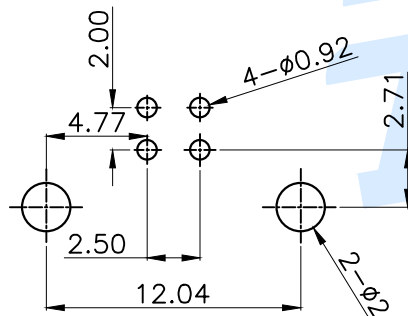

RoHS

P.C.B Layout(Pattern side)

规格说明:Specifications
电气特性:Electrical

- 1.额定电流:Current Rating
1.5A/contact terminal
- 2.额定电压:Voltage Rating
30V DC
- 3.接触阻抗>Contact Resistance
50 milliohms Max
- 4.耐电压:Dielectric Withstanding Voitage
AC 500V/1MINUTE.
- 5.绝缘阻抗:Insulation Resistance
1000MEGA Ohms Min

物理性能:Mechanical

- 1.插拔力:Connector Mate and Unmate Force
Insertion force:35N(3.57kgf)MAX
Extraction force:10-35N(1.02-3.57kgf)Min
- 端子保持力:Terminal Retention
1.0kgf(MIN)
- 耐久性:Durability
3000cycles.EXTRACTLON FORCE:
10-35N(1.02-3.57kgf)

Drawing number: Proportion 1:1 unit mm gage number A4

modify Review Approved Tolerance not specified

X-ON Electronics

Largest Supplier of Electrical and Electronic Components

Click to view similar products for [USB Connectors](#) category: