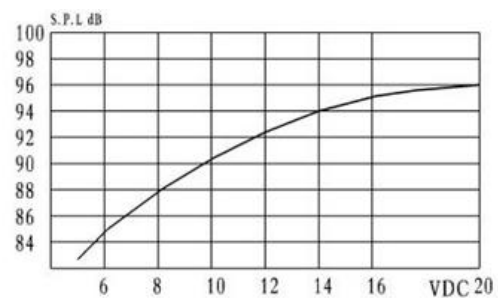

Yue Xin Electronics Co., Ltd.

Add: People Industrial Park Chen Bao Town Xinghua City Jiangsu province China

Tel: +86 0523 83722059 **Fax:** +86 0523 83722259

Mob/whatsapp: +8615952695023 **Mail:** annabuzzer@yahoo.com

Web: www.xhyxdz.com