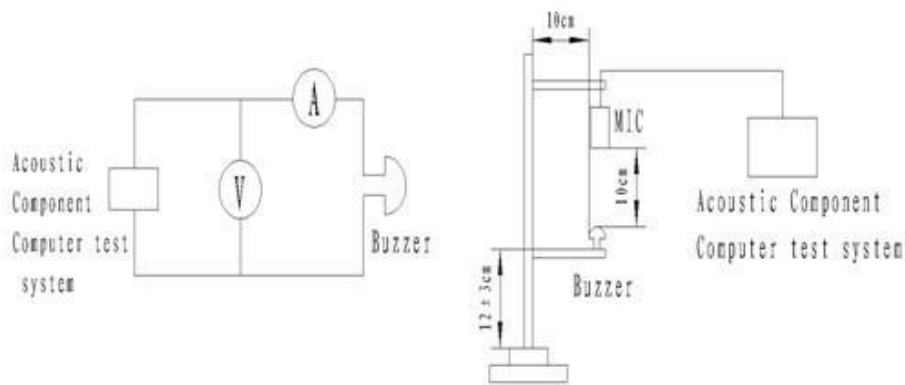

piezoelectric buzzer

YX-YD2310

Testing Method:

Frequency Response: