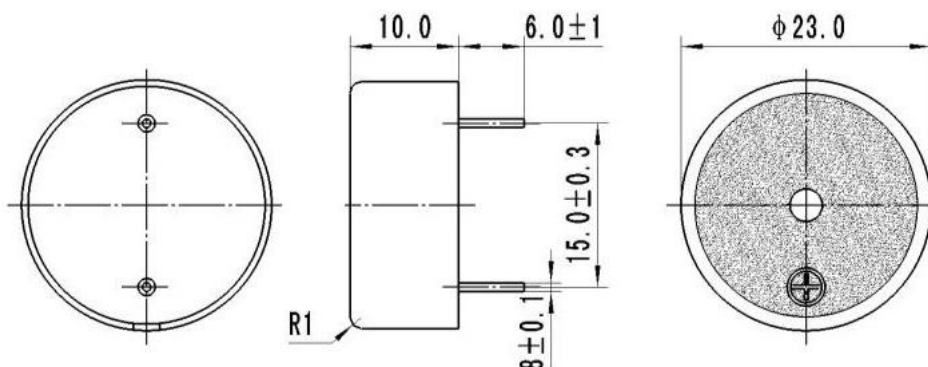

Dimensions

(UNT: mm) Tolerance: ±0.5mm Except Specified

Yue Xin Electronics Co., Ltd.

Add: People Industrial Park Chen Bao Town Xinghua City Jiangsu province China

Tel: +86 0523 83722059 Fax: +86 0523 83722259