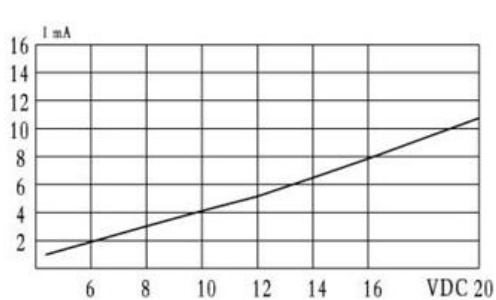

Yue Xin Electronics Co., Ltd.

Add: People Industrial Park Chen Bao Town Xinghua City Jiangsu province China

Tel: +86 0523 83722059 **Fax:** +86 0523 83722259

Mob/whatsapp: +8615952695023 **Mail:** annabuzzer@yahoo.com

Web: www.xhyxdz.com