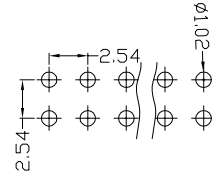

Specifications

备注 (Remark)
 1. 材料 (MATERIAL)
 胶芯: PA6T+30%G.F UL94V-0, 颜色: 黑色.
 Housing: PA6T+30%G.F UL94V-0, Color: Black
 四方针: 黄铜, 镍底30u"MIN, 表面镀普金
 Contact: Brass, GOLD PLATING OVER ALL
 30u" MIN NICKEL UNDERPLATING OVER ALL

Ordering Information

P125-12 40 A0 B R 138 A 1

HEI GHT OF HOUSING	NO. OF PINS PER ROW	Contact Plating	INSULATOR MATERIAL:	LENGTH OF TERMINAL	PACKING
15: 1.5mm 17: 1.7mm 20: 2.0mm 25: 2.54mm 30: 3.0mm	2~40P	Full of Gold A0=0.8u" A1=1u" A2=1.5u" A3=2u" A4=3u" A5=5u" A6=10u" A7=15u" A8=20u" A9=30u"	Semi-gold B0=0.8u" B1=1u" B2=1.5u" B3=2u" B4=3u" B5=5u" B6=10u" B7=15u" B8=20u" B9=30u"	A: PBT B: PA6T C: PA9T D: LCP	A: PE Bag B: Tape & Reel C: Tube D: Tube+CAP E: Tray

S1=Ordinary Tin Plated
 S2=Matte Tin Plated
 S3=Tin-plated High-temperature

RoHS COMPLIANT

客编: K9116

注意事项

1. 带*为品质重点检验尺寸

			OPERATION	SCALE	Fit	东莞市宇熙精密连接器有限公司 Dongguan Yuxi Electronic Co., Ltd.			
			X.X ±0.25	UNIT	MM				
			X.XX ±0.20	SIZE	A4	DESIGN	刘伟 2021.06.12	PART NO	P125-1240A0BR138A1
			X.XXX ±0.10	SHEET	1/1	CHECK		TITLE	2.54排针 2*40P L=13.8/18.8 90度 PA6T料 镀普金
A0	2021.06.12	/	新版发行	Angle ±3°	PROJ.	APPROVE		Customer No.	
REV	DATE	SYMBOL	MODIFICATION DESCRIPTION	DIM TOL					