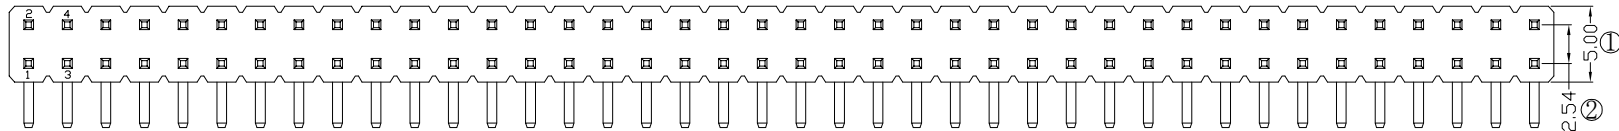

Specifications

备注 (Remark)
 1. 材料 (MATERIAL)
 胶芯: PA6T+30%G.F UL94V-0, 颜色: 黑色.
 Housing: PA6T+30%G.F UL94V-0, Color: Black
 四方针: 黄铜, 镍底30u"MIN, 表面镀普金
 Contact: Brass, GOLD PLATING OVER ALL
 30u" MIN NICKEL UNDERPLATING OVER ALL

Ordering Information

P125-12 40 A0 B R 138 A 1

HEI GHT OF HOUSING	NO. OF PINS PER ROW	Contact Plating	INSULATOR MATERIAL:	LENGTH OF TERMINAL	PACKING
15: 1.5mm 17: 1.7mm 20: 2.0mm 25: 2.54mm 30: 3.0mm	2~40P	Full of Gold A0=0.8u" A1=1u" A2=1.5u" A3=2u" A4=3u" A5=5u" A6=10u" A7=15u" A8=20u" A9=30u"	Semi-gold B0=0.8u" B1=1u" B2=1.5u" B3=2u" B4=3u" B5=5u" B6=10u" B7=15u" B8=20u" B9=30u"	A: PBT B: PA6T C: PA9T D: LCP	A: PE Bag B: Tape & Reel C: Tube D: Tube+CAP E: Tray

S1=Ordinary Tin Plated
 S2=Matte Tin Plated
 S3=Tin-plated High-temperature

RoHS COMPLIANT

客编: K9116

注意事项

1. 带*为品质重点检验尺寸

			OPERATION	SCALE	Fit	东莞市宇熙精密连接器有限公司 Dongguan Yuxi Electronic Co., Ltd.			
			X.X ±0.25	UNIT	MM				
			X.XX ±0.20	SIZE	A4	DESIGN	刘伟 2021.06.12	PART NO	P125-1240A0BR138A1
			X.XXX ±0.10	SHEET	1/1	CHECK		TITLE	2.54排针 2*40P L=13.8/18.8 90度 PA6T料 镀普金
A0	2021.06.12	/	新版发行	Angle ±3°	PROJ.	APPROVE		Customer No.	
REV	DATE	SYMBOL	MODIFICATION DESCRIPTION	DIM TOL					