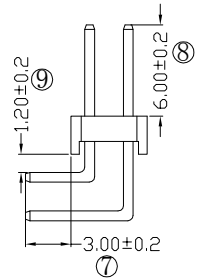

Specifications

备注 (Remark)
 1. 材料 (MATERIAL)
 胶芯: PA6T+30%G.F UL94V-0, 颜色: 黑色.
 Housing: PA6T+30%G.F UL94V-0, Color: Black
 四方针: 黄铜, 镍底30u"MIN, 表面镀普金
 Contact: Brass, GOLD PLATING OVER ALL
 30u" MIN NICKEL UNDERPLATING OVER ALL

Ordering Information

P125-12 40 A0 B R 138 A 1

HEI GHT OF HOUSING	NO. OF PINS PER ROW	Contact Plating	INSULATOR MATERIAL:	LENGTH OF TERMINAL	PACKING
15: 1.5mm 17: 1.7mm 20: 2.0mm 25: 2.54mm 30: 3.0mm	2~40P	Full of Gold A0=0.8u" A1=1u" A2=1.5u" A3=2u" A4=3u" A5=5u" A6=10u" A7=15u" A8=20u" A9=30u"	Semi-gold B0=0.8u" B1=1u" B2=1.5u" B3=2u" B4=3u" B5=5u" B6=10u" B7=15u" B8=20u" B9=30u"	A: PBT B: PA6T C: PA9T D: LCP	A: PE Bag B: Tape & Reel C: Tube D: Tube+CAP E: Tray

S1=Ordinary Tin Plated
 S2=Matte Tin Plated
 S3=Tin-plated High-temperature

RoHS COMPLIANT

客编: K9116

注意事项

1. 带*为品质重点检验尺寸

			OPERATION	SCALE	Fit	东莞市宇熙精密连接器有限公司 Dongguan Yuxi Electronic Co., Ltd.			
			X.X ±0.25	UNIT	MM				
			X.XX ±0.20	SIZE	A4	DESIGN	刘伟 2021.06.12	PART NO	P125-1240A0BR138A1
			X.XXX ±0.10	SHEET	1/1	CHECK		TITLE	2.54排针 2*40P L=13.8/18.8 90度 PA6T料 镀普金
A0	2021.06.12	/	新版发行	Angle ±3°	PROJ.	APPROVE		Customer No.	
REV	DATE	SYMBOL	MODIFICATION DESCRIPTION	DIM TOL					