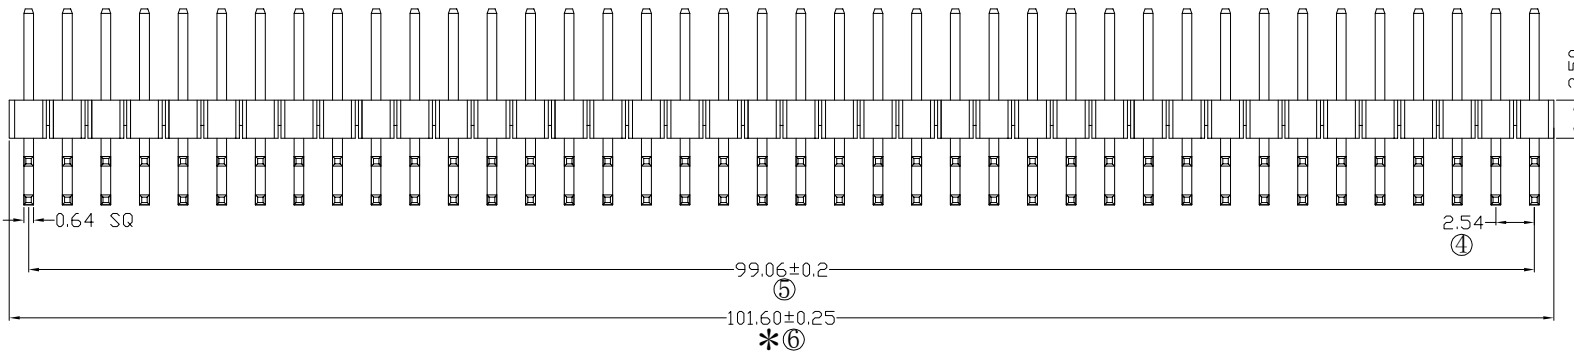

Specifications

备注 (Remark)
 1. 材料 (MATERIAL)
 胶芯: PA6T+30%G.F UL94V-0, 颜色: 黑色.
 Housing: PA6T+30%G.F UL94V-0, Color: Black
 四方针: 黄铜, 镍底30u"MIN, 表面镀普金
 Contact: Brass, GOLD PLATING OVER ALL
 30u" MIN NICKEL UNDERPLATING OVER ALL

Ordering Information

P125-12 40 A0 B R 138 A 1

HEI GHT OF HOUSING	NO. OF PINS PER ROW	Contact Plating	INSULATOR MATERIAL:	LENGTH OF TERMINAL	PACKING
15: 1.5mm 17: 1.7mm 20: 2.0mm 25: 2.54mm 30: 3.0mm	2~40P	Full of Gold A0=0.8u" A1=1u" A2=1.5u" A3=2u" A4=3u" A5=5u" A6=10u" A7=15u" A8=20u" A9=30u"	Semi-gold B0=0.8u" B1=1u" B2=1.5u" B3=2u" B4=3u" B5=5u" B6=10u" B7=15u" B8=20u" B9=30u"	A: PBT B: PA6T C: PA9T D: LCP	A: PE Bag B: Tape & Reel C: Tube D: Tube+CAP E: Tray

S1=Ordinary Tin Plated
 S2=Matte Tin Plated
 S3=Tin-plated High-temperature

RoHS COMPLIANT

客编: K9116

注意事项

1. 带*为品质重点检验尺寸

			OPERATION	SCALE	Fit	东莞市宇熙精密连接器有限公司 Dongguan Yuxi Electronic Co., Ltd.			
			X.X ±0.25	UNIT	MM				
			X.XX ±0.20	SIZE	A4	DESIGN	刘伟 2021.06.12	PART NO	P125-1240A0BR138A1
			X.XXX ±0.10	SHEET	1/1	CHECK		TITLE	2.54排针 2*40P L=13.8/18.8 90度 PA6T料 镀普金
A0	2021.06.12	/	新版发行	Angle ±3°	PROJ.	APPROVE		Customer No.	
REV	DATE	SYMBOL	MODIFICATION DESCRIPTION	DIM TOL					