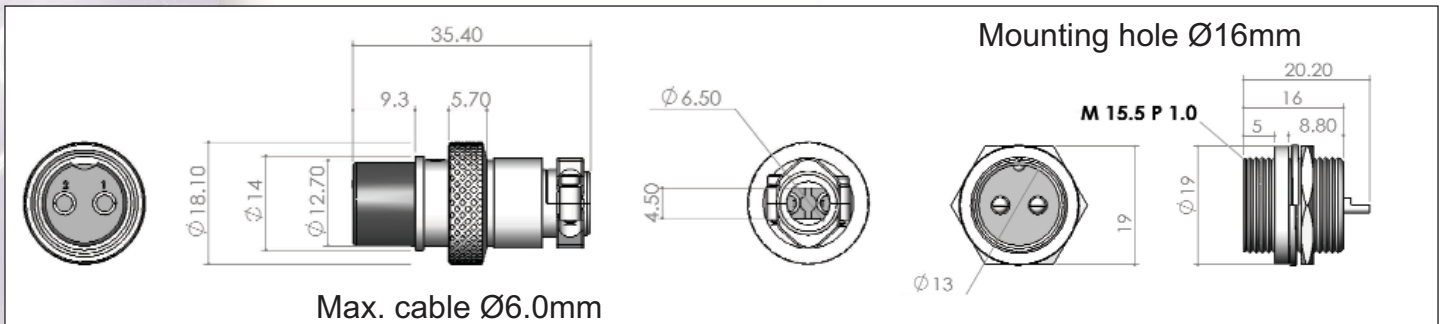

## CLIFFCON MINIATURE ZC SERIES Locking multipole shielded connectors

ZC Series are available in a range of 2 pole to 8 pole plugs and sockets. Primarily they are intended for low voltage and signal applications. Contacts are tin plated, and other metal parts are brass or mazac, nickel plated. There are 90° versions of the plug. (To order - not stocked).

### Socket Part Numbers:

2 Pole.....	FC684202
3 Pole.....	FC684203
4 Pole.....	FC684204
5 Pole.....	FC684205
6 Pole.....	FC684206
7 Pole.....	FC684207
8 Pole.....	FC684208

Specification: Rated 1A / Pin - 48V max.