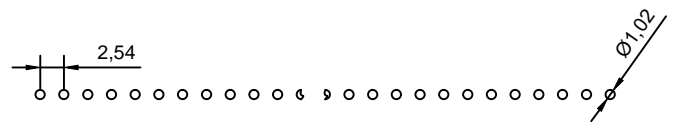

A B C D E F

N=PIN数

Material 材料
 Insulator 塑胶: PBT (UL 94V-0)
 Contact 端子: Brass 黄铜
 Surface Coating 表面镀层: Gold Over Nickel 里镍外金
 Electrical Characteristics 电气特性
 Current rating 额定电流: 2.5Amps
 Dielectric Withstanding Voltage 耐压:
 AC 500V for 1 Minute.
 Insulator Resistance 绝缘电阻: 1000MΩ Min.
 Contact Resistance 接触电阻: 20mΩ Max.
 Operating Temperature 工作温度: -40°C ~ +105°C
 Max. Processing Temp 瞬时温度:
 PBT 240° C for 6 seconds
 PA9T (260° C for 10 seconds)